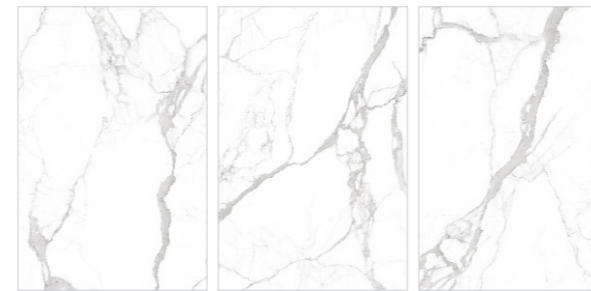

Available Size :
1200x1800mm

Minimum
3mm Spacer
Recommended

**STATUARIO
DELTA**

Scan to View

Random : 3
Series : Orra Diamond
Surface : Orra
Thickness : 15mm
Body : Toned (White)