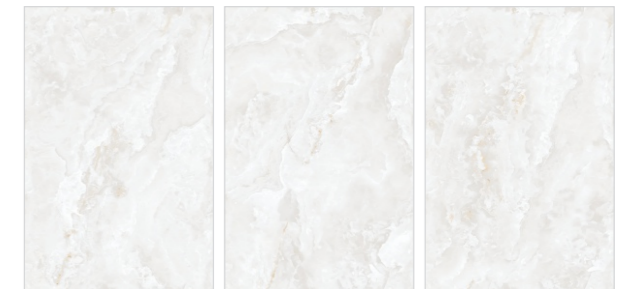

Floor : Infinity Ascot Ice | 1200x1800mm

NEW

**INFINITY
ASCOT ICE**

Scan to View

Random : 3
Series : Porso Silver
Surface : Polished
Thickness : 15mm
Body Type : Toned (White)

NEW

**SILK INFINITY
ASCOT ICE**