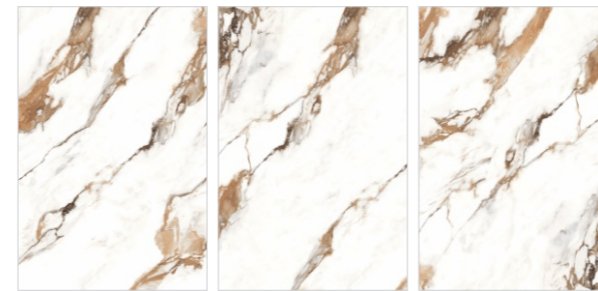

Scan to View

Random : 3
Series : Porso Silver
Surface : Polished
Thickness : 15mm
Body : Toned (White)

Available Size :
1200x1800mm

Minimum
3mm Spacer
Recommended

Floor : Levin Natural | 1200x1800mm

**LEVIN
NATURAL**