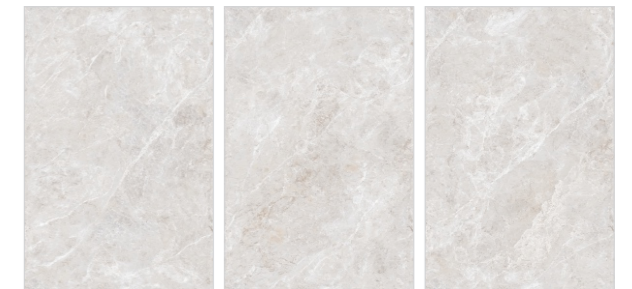

**SILK INFINITY
PANAMA WINTER**

Scan to View

Random : 3
Series : Porso Feather
Surface : Feather Matt
Thickness : 15mm
Body Type : Toned (White)