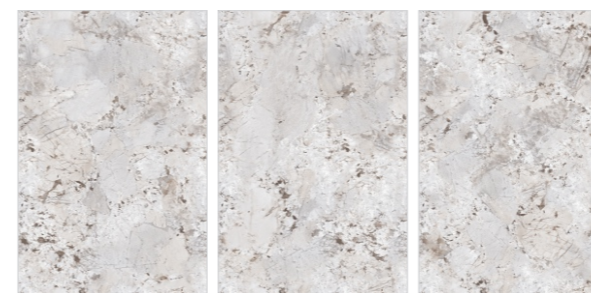

**INFINITY
PATAGONIA PEARL**

Scan to View

Random : 3
Series : Porso Silver
Surface : Polished
Thickness : 15mm
Body Type : Toned (White)

NEW