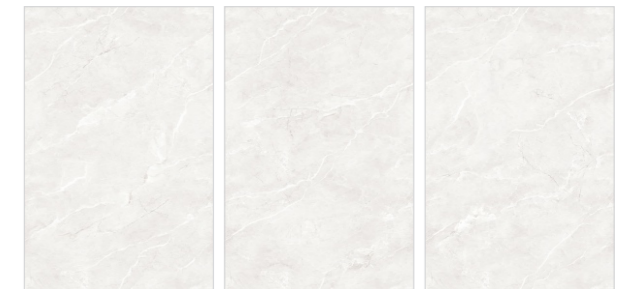

**SILK INFINITY
SPACE LIGHT**

Scan to View

Random : 3
Series : Porso Feather
Surface : Feather Matt
Thickness : 15mm
Body Type : Toned (White)