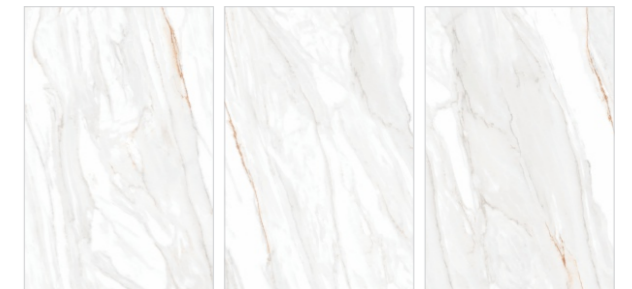

Available Size :
1200x1800mm

Floor : Calcutta Borghini | 1200x1800mm

**CALCUTTA
BORGHINI**

Scan to View

Random : 3
Series : Porso Silver
Surface : Polished
Thickness : 15mm
Body : Toned (White)

**STATUARIO
ASPAIR**