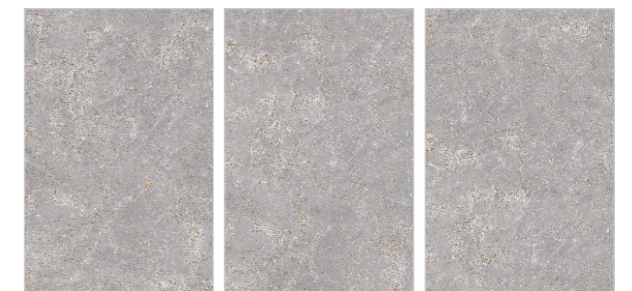

Available Size :
1200x1800mm

Minimum
3mm Spacer
Recommended

**INFINITY
BRIO GREY**

Scan to View

Random : 3
Series : Porso Rocker
Surface : Rocker
Thickness : 15mm
Body : Toned (Grey)

**SUNVISTA
GREY**

Scan to View