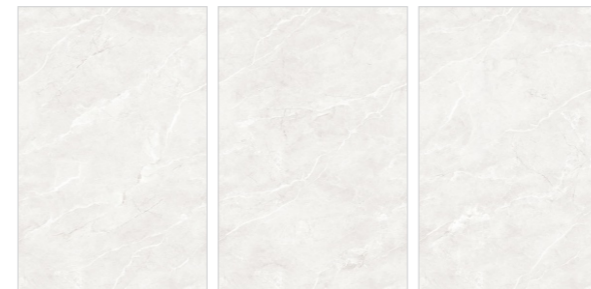

**INFINITY
SPACE LIGHT**

Scan to View

Random : 3
Series : Porso Silver
Surface : Polished
Thickness : 15mm
Body Type : Toned (White)

NEW