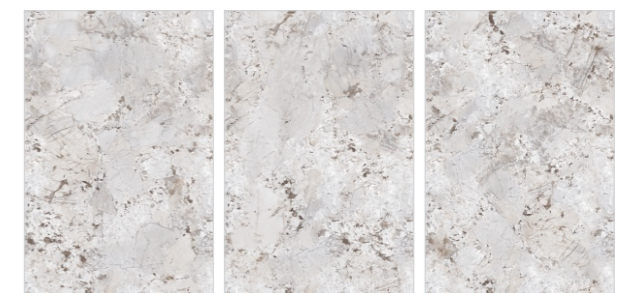

NEW

**INFINITY
PATAGONIA PEARL**

Scan to View

Random : 3
Series : Porso Silver
Surface : Polished
Thickness : 15mm
Body Type : Toned (White)

NEW

**SILK INFINITY
PATAGONIA PEARL**

Scan to View

Random : 3
Series : Porso Feather
Surface : Feather Matt
Thickness : 15mm
Body Type : Toned (White)