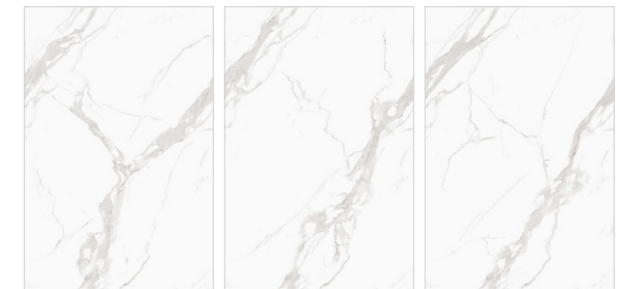

**SILK INFINITY
STATUARIO PALE**

Scan to View

Random : 3
Series : Porso Feather
Surface : Feather Matt
Thickness : 15mm
Body Type : Toned (White)