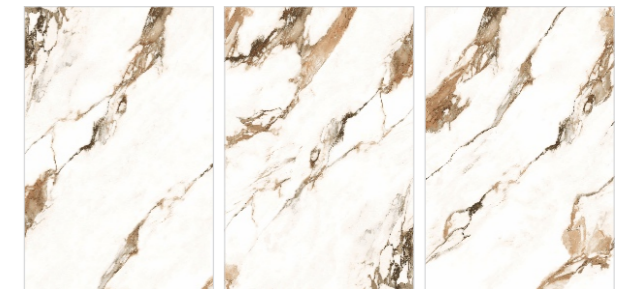

XENON

Scan to View

Random : 3
Series : Orra Diamond
Surface : Orra
Thickness : 15mm
Body : Toned (White)