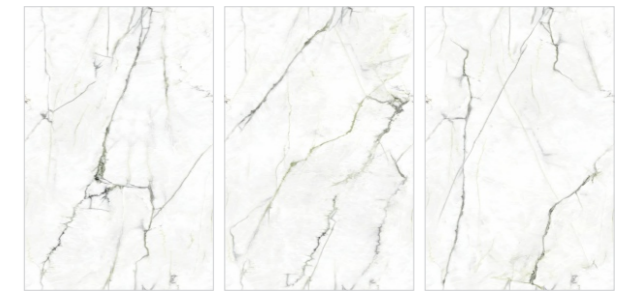

**INFINITY
CALCUTTA LIME**

Scan to View

Random : 3
Series : Porso Silver
Surface : Polished
Thickness : 15mm
Body : Toned (White)