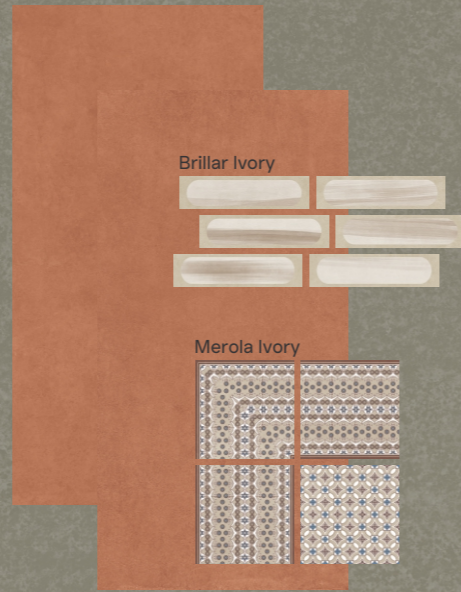

Pezzolano Bone

Pezzolano Burnt

Pezzolano Charcoal

Pezzolano Concrete

A perfect match with the Mini collection

Enhance your space by matching it with the Mini Collection in 200x200mm & 75x300mm for a unified and impressive aesthetic.