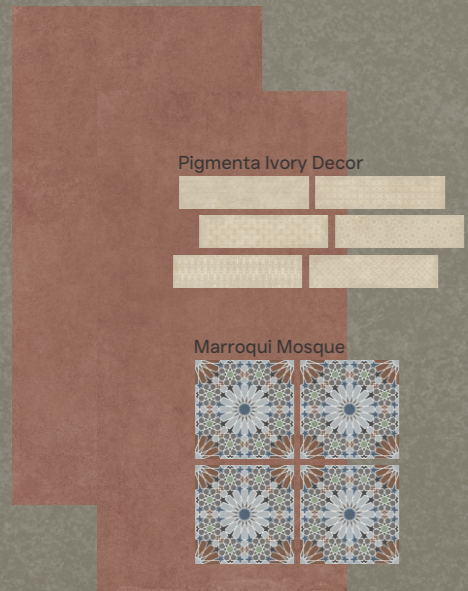

Pezzolano Bone

Pezzolano Burnt

Pezzolano Charcoal

Pezzolano Concrete

A perfect match with the Mini collection

Enhance your space by matching it with the Mini Collection in 200x200mm & 75x300mm for a unified and impressive aesthetic.

Pezzolano Indigo

Pezzolano Oyster

Pezzolano Wino

Pezzolano Slate

Pezzolano Earth

Pezzolano Forest

Outstanding features just for your space!

The Collection features traits that ease our lifestyle with user-friendly features through the Super Matt surfaces that improve the day-to-day routine. Each element is meticulously designed to offer convenience and enhance functionality.