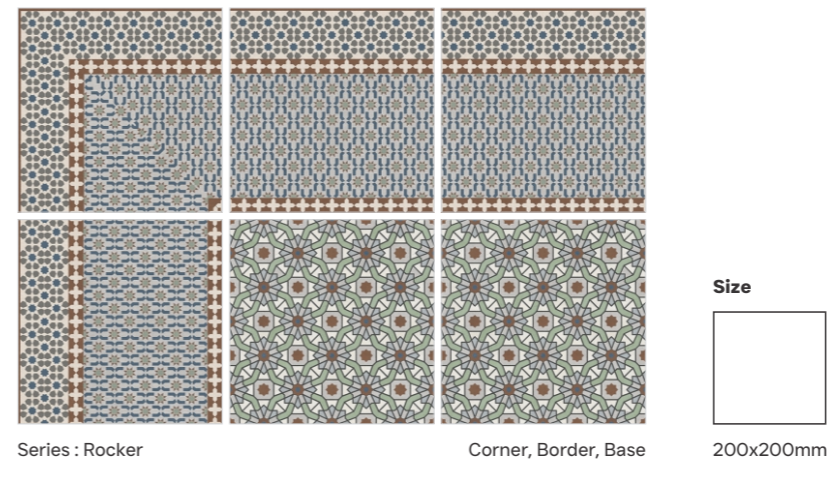

Pezzolano Forest

Surface : Super Matt
Series : Mono Earth

Sizes

Scan for
Virtual 360°

9mm
Thickness

Seamlessly & perfectly matches with the Mini Collection

Pigmenta Olive Glimmer

Marroqui