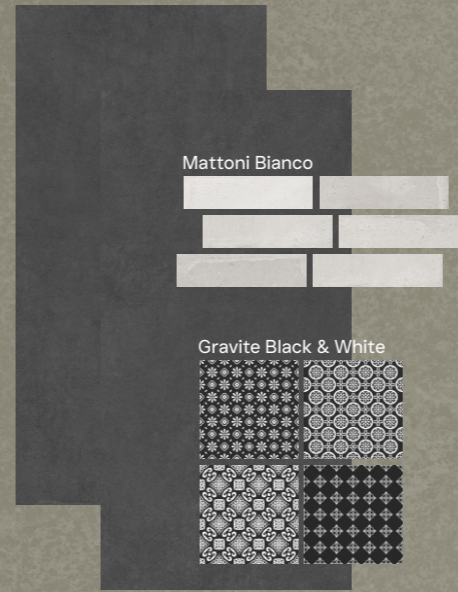

Pezzolano Bone

Pezzolano Burnt

Pezzolano Charcoal

Pezzolano Concrete

A perfect match with the Mini collection

Enhance your space by matching it with the Mini Collection in 200x200mm & 75x300mm for a unified and impressive aesthetic.