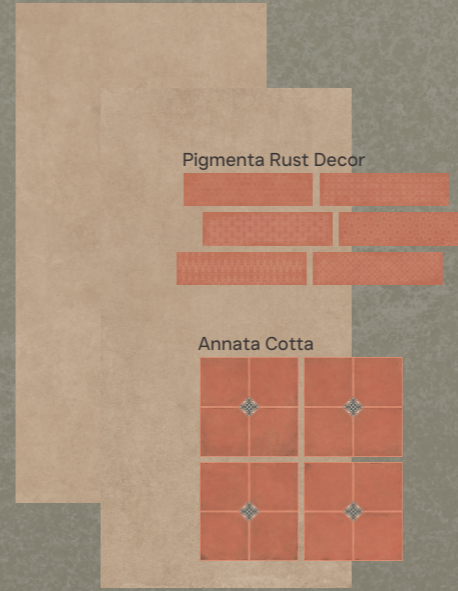

Pezzolano Indigo

Pezzolano Oyster

Pezzolano Wino

Pezzolano Slate

Pezzolano Earth

Pezzolano Forest

Outstanding features just for your space!

The Collection features traits that ease our lifestyle with user-friendly features through the Super Matt surfaces that improve the day-to-day routine. Each element is meticulously designed to offer convenience and enhance functionality.