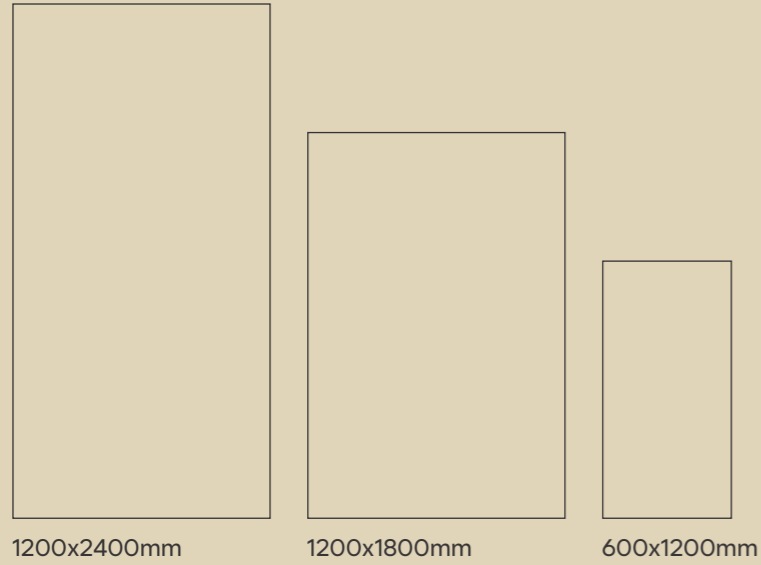

Vivid dimensions, Vivid impact

These toned body surfaces are available in 600x1200mm, 1200x1800mm, and 1200x2400mm with a touch of **Super Matt** that represents a leap in surface technology with its refined, smooth texture that achieves a rich, non-reflective aesthetic.

Sizes