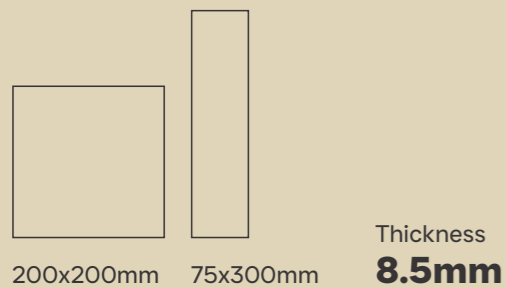

Surface

Super Matt

Body

Toned

Thickness

9mm

Seamlessly & perfectly matches with the Mini Collection