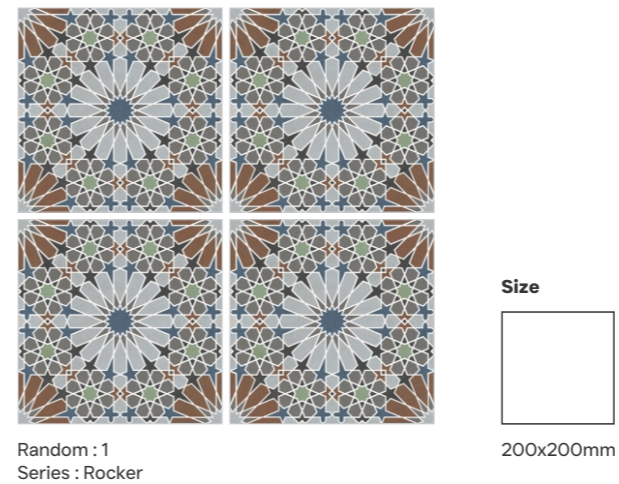

Marroqui Mosque