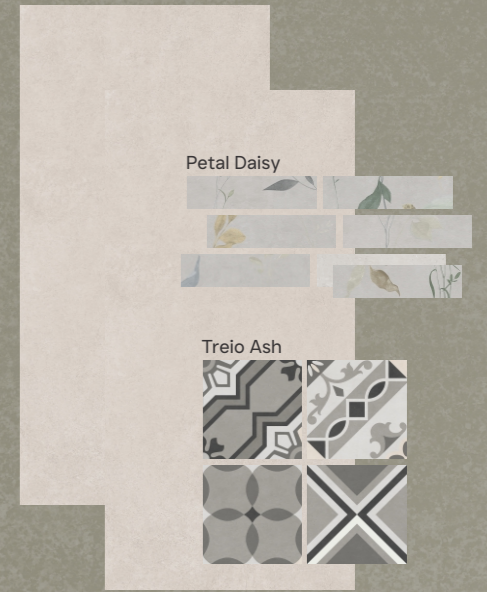

Pezzolano Bone

Pezzolano Burnt

Pezzolano Charcoal

Pezzolano Concrete

A perfect match with the Mini collection

Enhance your space by matching it with the Mini Collection in 200x200mm & 75x300mm for a unified and impressive aesthetic.