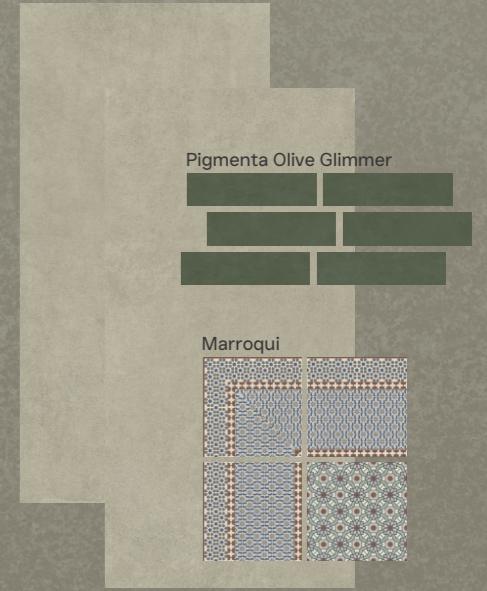

Pezzolano Indigo

Pezzolano Oyster

Pezzolano Wino

Pezzolano Slate

Pezzolano Earth

Pezzolano Forest

Outstanding features just for your space!

The Collection features traits that ease our lifestyle with user-friendly features through the Super Matt surfaces that improve the day-to-day routine. Each element is meticulously designed to offer convenience and enhance functionality.