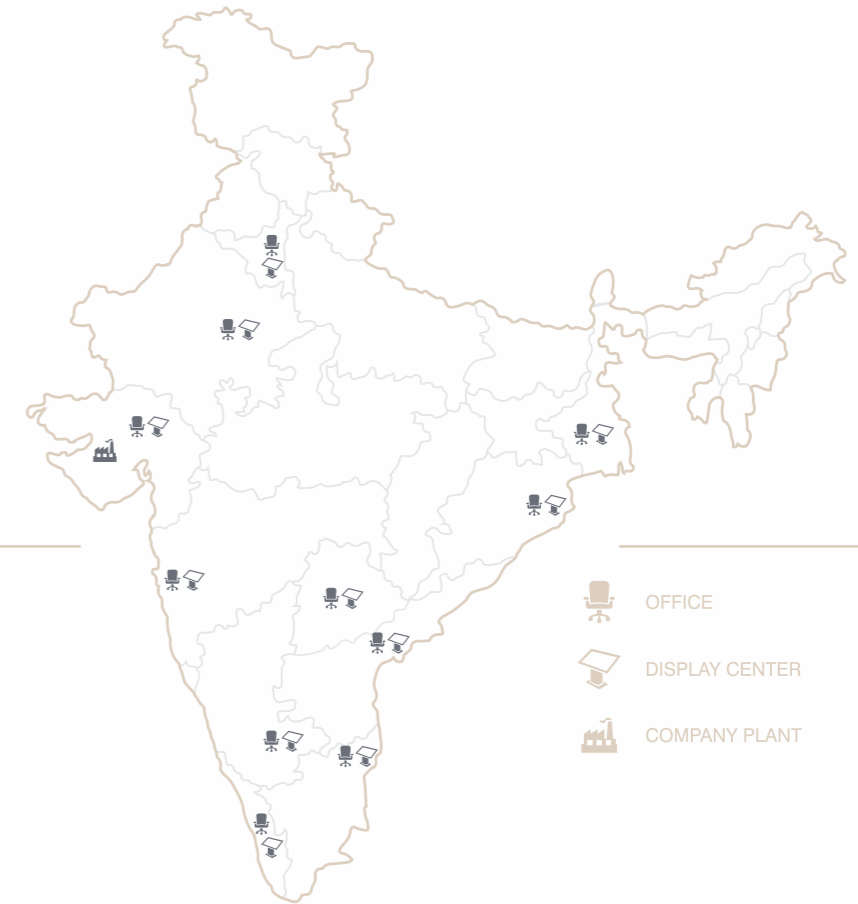

- OFFICE
- DISPLAY CENTER
- COMPANY PLANT

OFFICES & DISPLAYS

AHMEDABAD | GUJARAT
VARMORA GRANITO PVT. LTD.,
1004/5/6 South Tower, One42, Off Bopal-Ambli Road
Ahmedabad-380054
+91 78784 71773 | ahmedabad@varmora.com

CHENNAI | TAMILNADU
VARMORA GRANITO PVT. LTD.,
No. 42/51, Third Floor, Above Union Bank of India,
Thirumalai Pillai Road, T. Nagar, Chennai - 600 017.
+91-44 4355 1212, +91 8939 806901 | chennai@varmora.com

BANGALORE | KARNATAKA
VARMORA GRANITO PVT. LTD.,
#55/C-42/1, 2nd Floor, Above Canara Bank, 40th Cross,
2nd Main Jayanagar 8th Block, Bangalore - 560 070.
+91 80416 12001 | kar.salessupport@varmora.com

COCHIN | KERALA
VARMORA GRANITO PVT. LTD.,
2nd Floor, Door No. 38/187, Kokkat Square, Market Road,
Edapally - 682024, Cochin.
+91 93492 63805 | cochin@varmora.com

HYDERABAD | TELANGANA
VARMORA GRANITO PVT. LTD.,
Door No. 3 -11- 468, Shiva Ganga Colony,
L.B Nagar, Rangareddy Dist, Hyderabad - 50007 Telangana.
+91 96668 12781, raghavendra@varmora.com, hyderabad@varmora.com

DELHI & NCR
A-12, Sector - 9, Opp. Sector-20 Police Station, Noida, U.P.,
+91 80109 79731 | delhi@varmora.com

VIJAYAWADA | ANDHRA PRADESH
VARMORA GRANITO PVT. LTD.,
+91-90990 17287 | arif.jani@varmora.com

KOLKATA | WEST BENGAL
VARMORA GRANITO PVT. LTD.,
DLF Galleria, Premises No.02-0124, Action Area 1 b, Major Arterial Road, Room
No.709, New Town Kolkata - 700 156
+91-90079 30000 | kolkata@varmora.com

MUMBAI | MAHARASHTRA
A-54, 1st Floor, Elite Auto House, Mathuradas VasANJI Road, Andheri-Kurla Road,
Andheri (East), Mumbai.
+91-22 2838 9790 / 91/ 92, mumbai@varmora.com

BHUBANESWAR | ODISHA
VARMORA GRANITO PVT. LTD.,
Unit - 702, 7th Floor, Dlf Cybercity Infocity Area, Patia, Bhubaneswar - 751024.
Odisha. +91 73810 32059. bbsr@varmora.com

JAIPUR | RAJASTHAN
VARMORA GRANITO PVT. LTD.,
318, Dharam Nagar, Gopalpura Bypass Road, Jaipur (302019).
Rajasthan. +91 72300 72471, 92143 44414