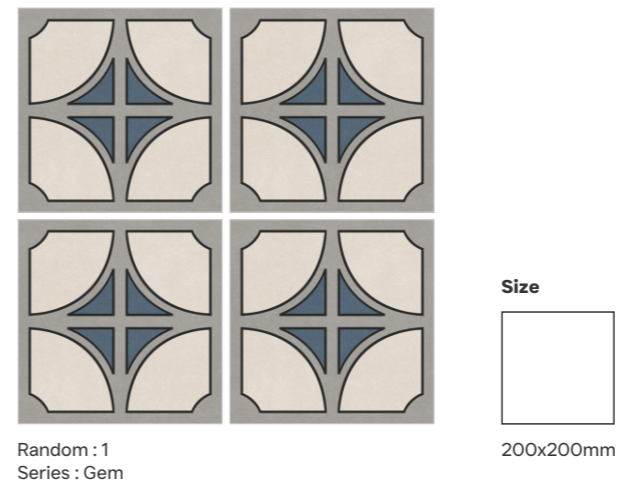

Forme Cassis