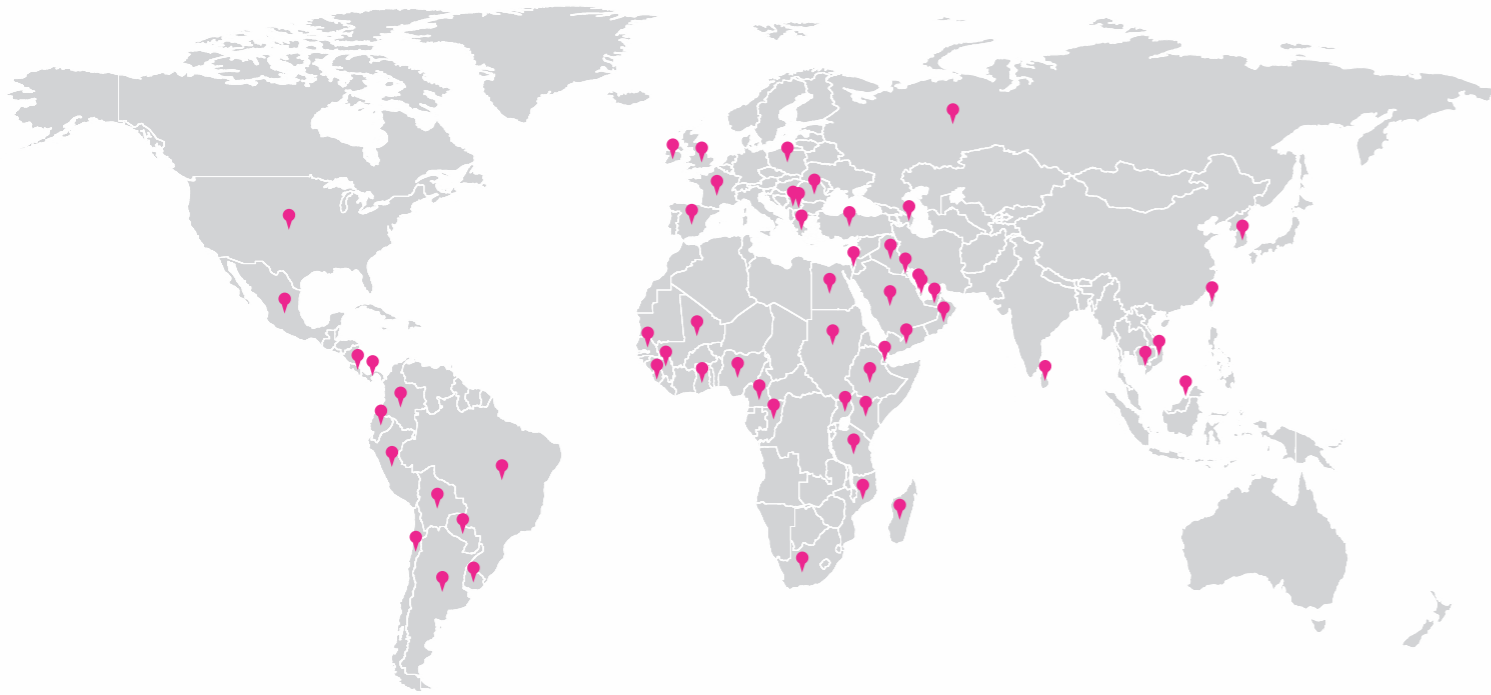

TOTAL SIZE OF EXPORT
6000+ CONTAINER
PER YEAR

WORLD WIDE PRESENCE

ALBANIA	CANADA	IRELAND	LITHUANIA	PHILIPPINES	TAJIKISTAN	VIETNAM
ARMENIA	ECUADOR	ISRAEL	MACEDONIA	POLAND	TANZANIA	
AUSTRALIA	ETHIOPIA	ITALY	MALDIVES	PORTUGAL	THAILAND	
BAHRAIN	EGYPT	JAMAICA	MALI	QATAR	TRINIDAD & TOBAGO	
BELARUS	EL SALVADOR	JORDAN	MAURITIUS	R.DOMINICANA	TUNISIA	
BAHRAIN	FRANCE	KAZAKHSTAN	MEXICO	ROMANIA	TURKEY	
BELGIUM	GEORGIA	KOREA	MOROCCO	RUSSIA	UAE	
BULGARIA	GREECE	KOSOVO	NAMIBIA	SENEGAL	UK	
COLOMBIA	GUATEMALA	KUWAIT	NEW ZEALAND	SERBIA	UKRAINE	
CORINTO	HONDURAS	KYRGYZSTAN	NICARAGUA	SIERRA LEONE	USA	
COSTA RICA	HUNGARY	LEBANON	OMAN	SOUTH AFRICA	UZBEKISTAN	
CROATIA	INDONESIA	LIBERIA	PANAMA	SPAIN	VENEZUELA	
DOMINICA	IRAQ	LIBYA	PERU	TAIWAN		

EXCLUSIVE VARMORA SHOWROOMS

CHINA	ETHIOPIA	MAURITIUS	TANZANIA	KOREA
COLOMBIA	IRAQ	SPAIN	UKRAINE	UZBEKISTAN
EGYPT	KUWAIT	TAIWAN	UAE	LITHUANIA

For Overseas Inquiry:
VARMORA GRANITO: 8-A, National Highway, At: Dhuva, Ta: Wankaner, Dist: Morbi, Gujarat (India.)
Contact No. +91 - 97277 77791 | E-mail: exports@varmora.com