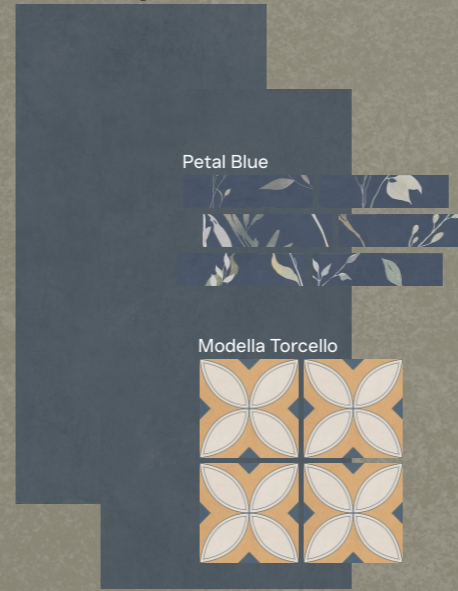

Pezzolano Indigo