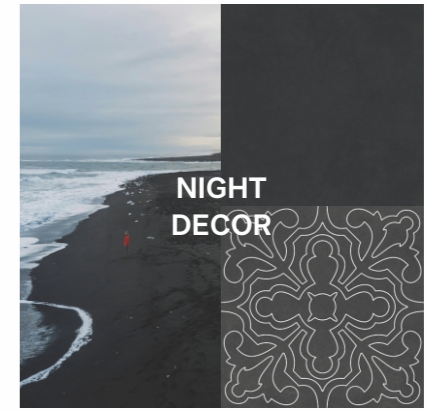

With 16 captivating colours, ranging from neutral tones to warm hues and deep, rich shades, the **Mini Collection** invites you to mix and match, creating a unique aesthetic.