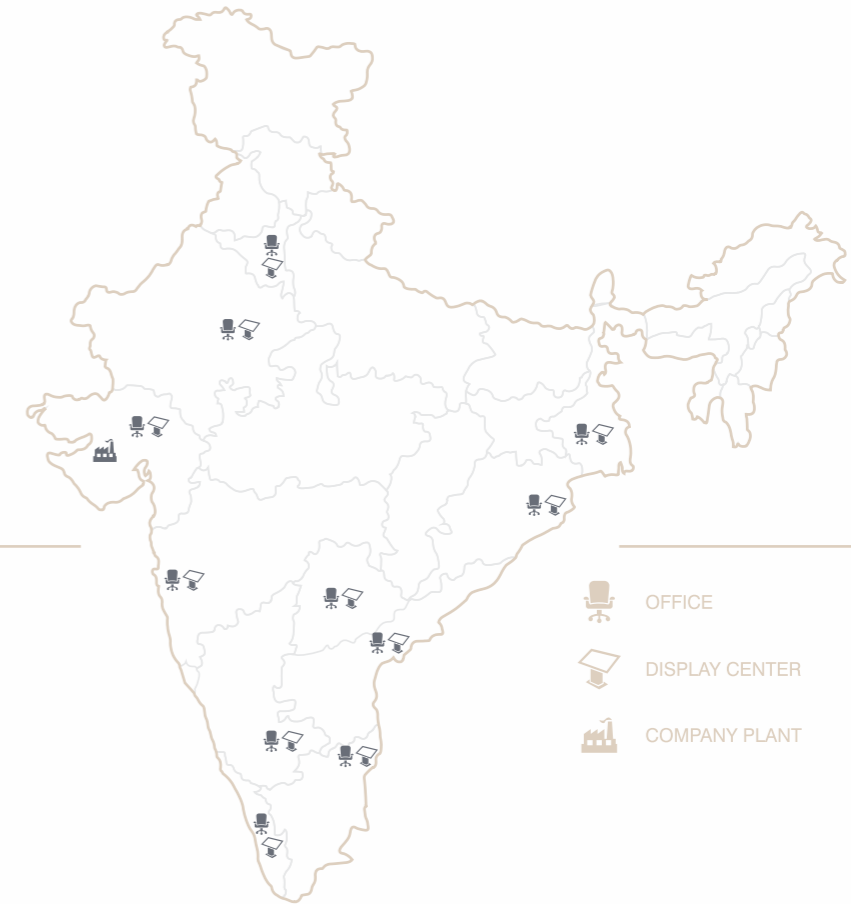

**EXCLUSIVE VARMORA SHOWROOMS**

CHINA	ETHIOPIA	MAURITIUS	TANZANIA	KOREA
COLOMBIA	IRAQ	SPAIN	UKRAINE	UZBEKISTAN
EGYPT	KUWAIT	TAIWAN	UAE	LITHUANIA

For Overseas Inquiry:  
 VARMORA GRANITO: 8-A, National Highway, At: Dhuva, Ta: Wankaner, Dist: Morbi, Gujarat (India.)  
 Contact No. +91 - 97277 77791 | E-mail: exports@varmora.com