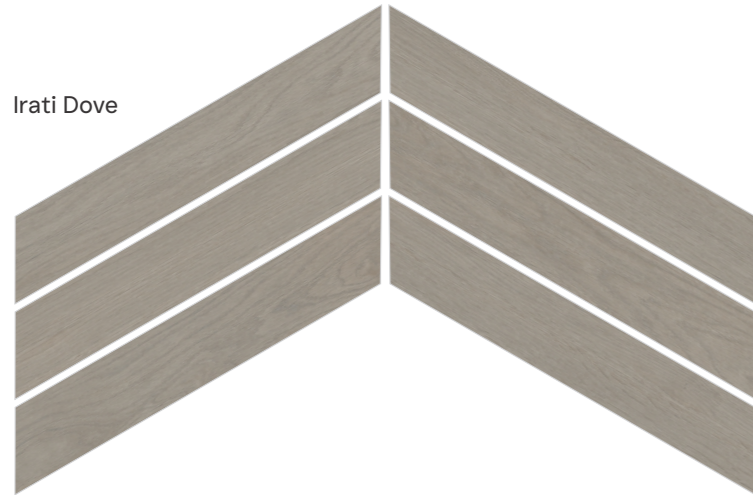

Irati Dove

Series: Orra
Random : 26
Surface : Orra