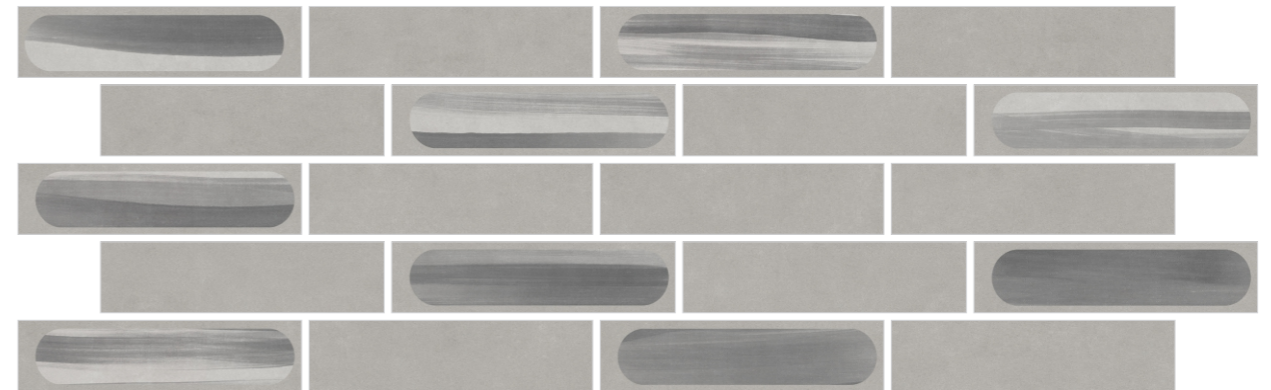

Brillar Harbor | Pigmenta Harbor

Series: Gem
Random : 18
Surface : Gem

Series: Orra
Random : 40
Surface : Orra

Wall : Brillar Harbor | 75x300mm
Wall : Pigmenta Harbor | 75x300mm