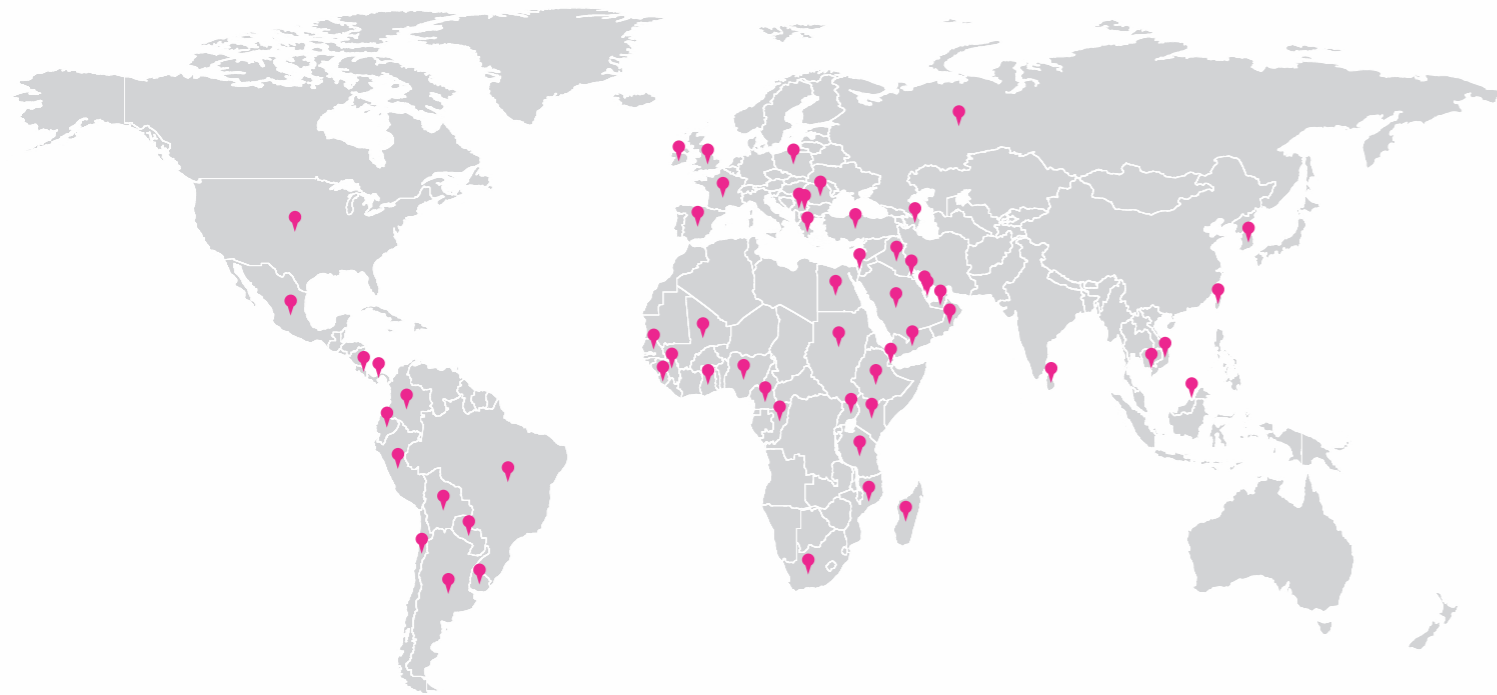

**TOTAL SIZE OF EXPORT**  
**6000+ CONTAINER**  
**PER YEAR**

**WORLD WIDE PRESENCE**

ALBANIA	CANADA	IRELAND	LITHUANIA	PHILIPPINES	TAJIKISTAN	VIETNAM
ARMENIA	ECUADOR	ISRAEL	MACEDONIA	POLAND	TANZANIA	
AUSTRALIA	ETHIOPIA	ITALY	MALDIVES	PORTUGAL	THAILAND	
BAHRAIN	EGYPT	JAMAICA	MALI	QATAR	TRINIDAD & TOBAGO	
BELARUS	EL SALVADOR	JORDAN	MAURITIUS	R.DOMINICANA	TUNISIA	
BAHRAIN	FRANCE	KAZAKHSTAN	MEXICO	ROMANIA	TURKEY	
BELGIUM	GEORGIA	KOREA	MOROCCO	RUSSIA	UAE	
BULGARIA	GREECE	KOSOVO	NAMIBIA	SENEGAL	UK	
COLOMBIA	GUATEMALA	KUWAIT	NEW ZEALAND	SERBIA	UKRAINE	
CORINTO	HONDURAS	KYRGYZSTAN	NICARAGUA	SIERRA LEONE	USA	
COSTA RICA	HUNGARY	LEBANON	OMAN	SOUTH AFRICA	UZBEKISTAN	
CROATIA	INDONESIA	LIBERIA	PANAMA	SPAIN	VENEZUELA	
DOMINICA	IRAQ	LIBYA	PERU	TAIWAN		

**EXCLUSIVE VARMORA SHOWROOMS**

CHINA	ETHIOPIA	MAURITIUS	TANZANIA	KOREA
COLOMBIA	IRAQ	SPAIN	UKRAINE	UZBEKISTAN
EGYPT	KUWAIT	TAIWAN	UAE	LITHUANIA

For Overseas Inquiry:  
 VARMORA GRANITO: 8-A, National Highway, At: Dhuva, Ta: Wankaner, Dist: Morbi, Gujarat (India.)  
 Contact No. +91 - 97277 77791 | E-mail: exports@varmora.com