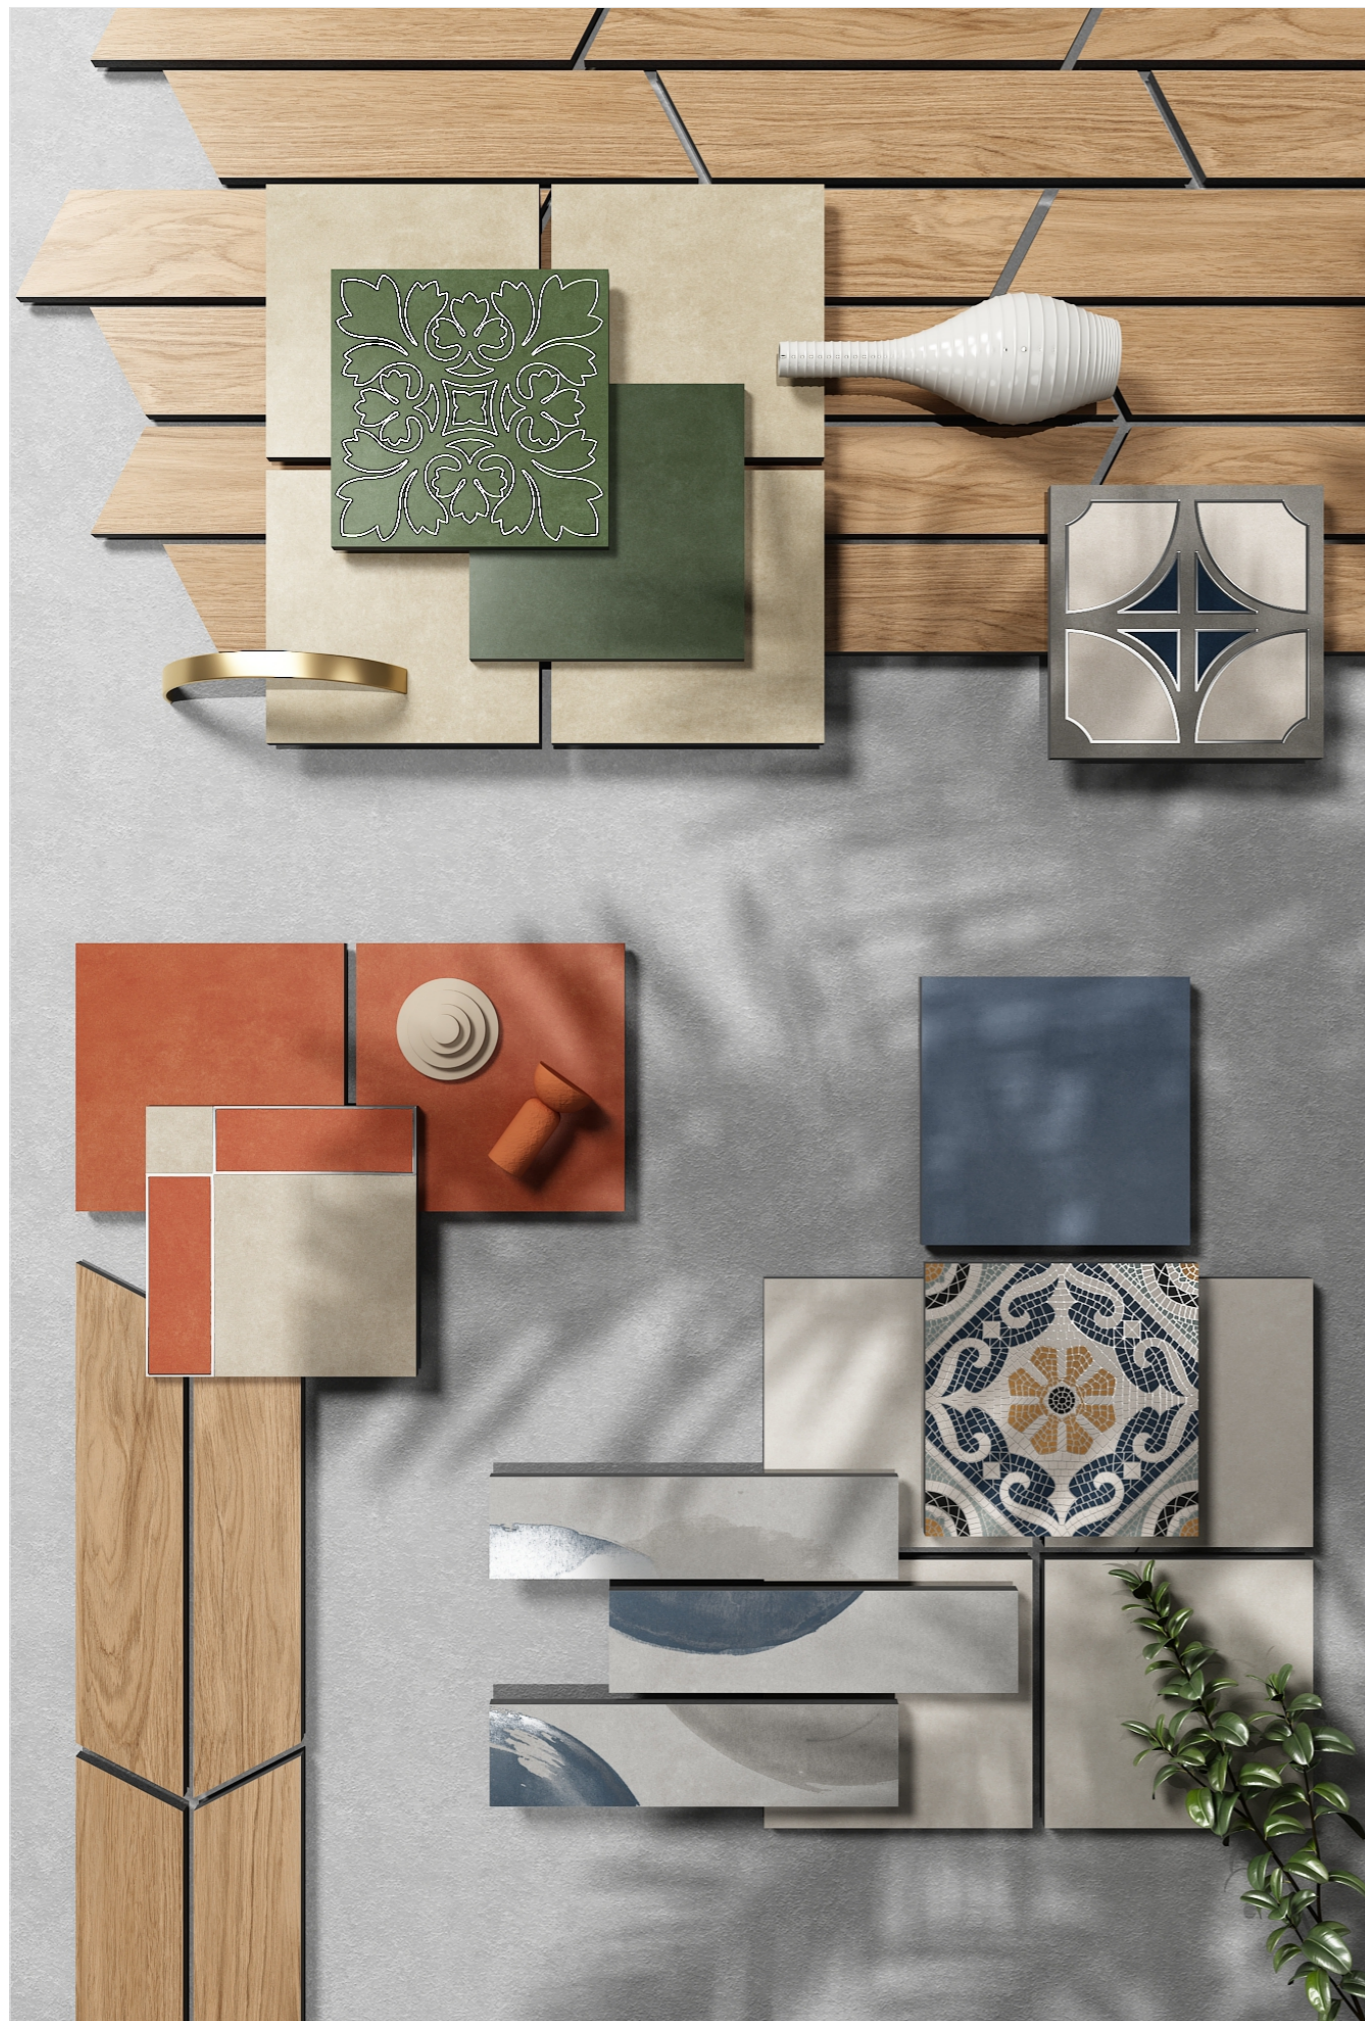

Power-packed features

Our surfaces carry high qualities and exceptional attributes, giving you the ideal solution for superior performance.

Advanced Glaze Technique

The advanced glaze technique offers a breakthrough in aesthetics and durability, providing a superior finish.

Decorative Highlight

Highlight your space and match it with your creative imaginations, through these surfaces.

Sparkling Surface

This feature shows how the surfaces are featured with contemporary effects to showcase a class of novelty.

Digital Printing

Add a touch of modernity to your space through digital printing that adds minimalistic yet contemporary designs to your space.

Resistance to Stain

This resistance not only helps maintain the aesthetic appeal of your surfaces but also extends their lifespan.

Dual Effect on Surface

The surface comes with a dual effect that adds a touch of ingenuity and luxury to your space while maintaining strength and style.

Thermal Resistant

This refers to their ability to withstand temperature fluctuations without being affected by heat or cold.

Resistance to Fire

The fire-resistant feature contributes to a safer environment, providing added security and durability in everyday use.

Zero Bacterial Risk

An advanced technology that helps to prevent the growth and spread of harmful bacteria.

Eco Friendly

Perfect for environmentally conscious homes and commercial spaces, these offer both style and sustainability.

Resistance to Frost

In order to safeguard your space against low temperatures, our surfaces are amassed with resistance to freezing.

Resistance to Scratch

Boosted with exceptional scratch resistance to ensure that the surface remains pristine and unblemished even with frequent use.