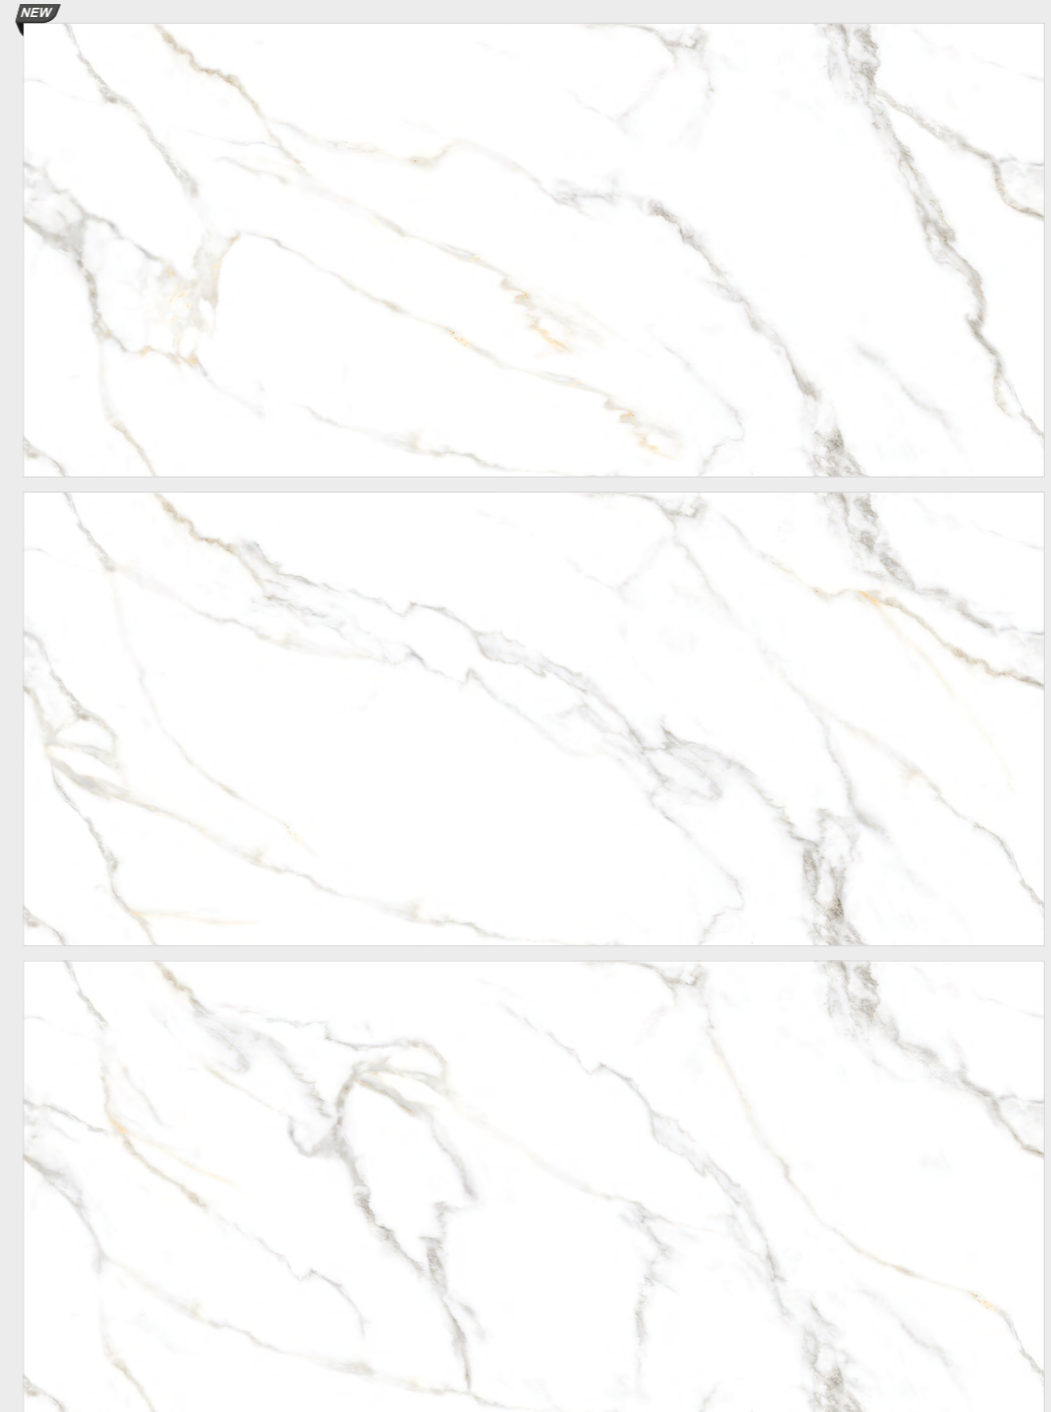

Infinity Venato Gold

Minimum
3mm Spacer
Recommended