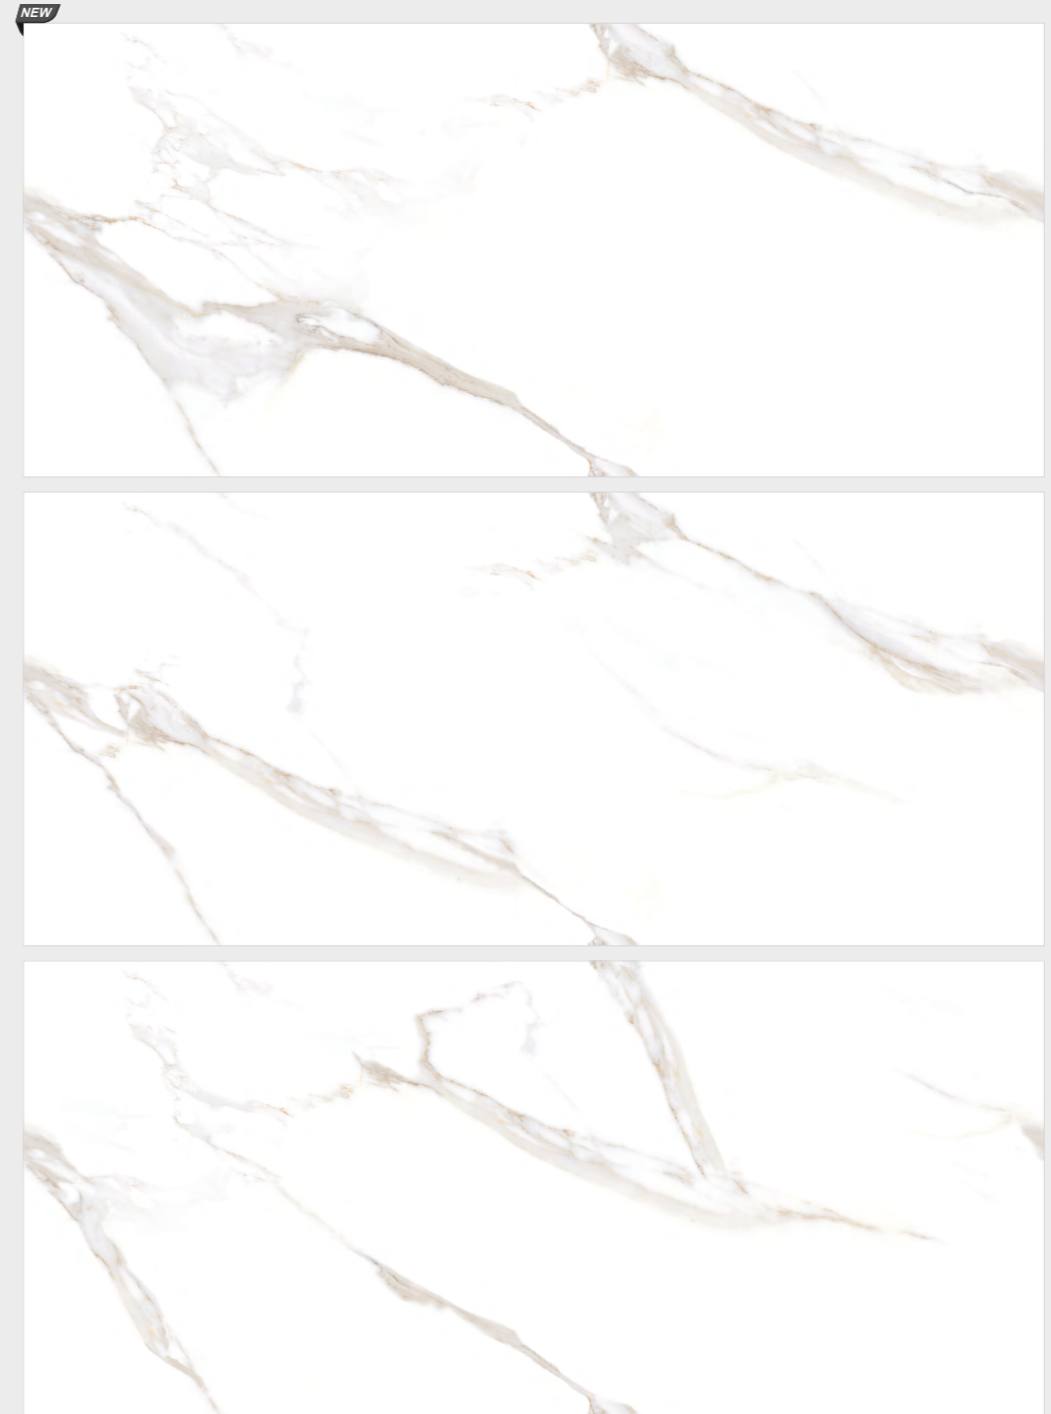

Colour  
Durability

Dimensional  
Stability

Resistance  
to Freezing

Resistance  
to Abrasion

WALL & FLOOR : INFINITY AURORA STATUARIO POLISHED

800x1800mm  
Series : Marvel | Surface : Polished

**VARMORA**  
TILES • BATHWARE