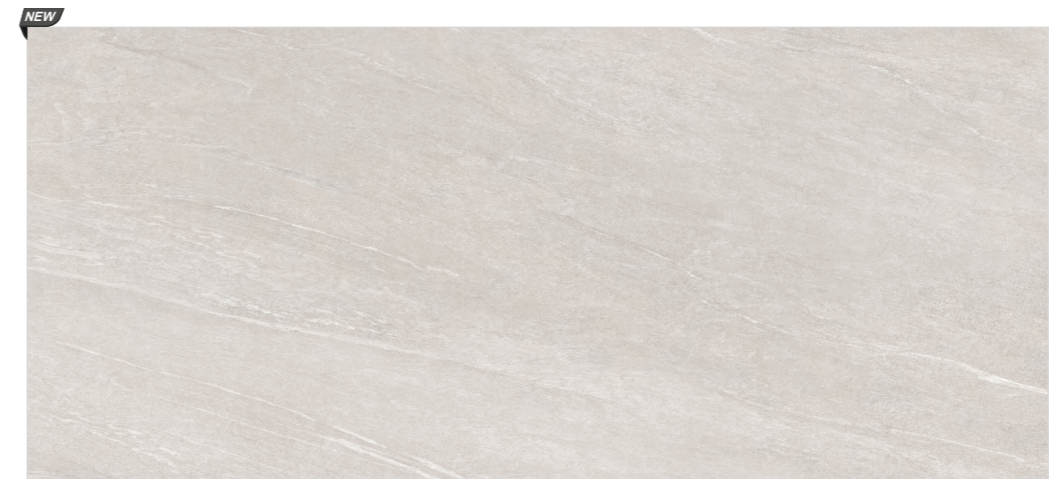

Croma Steel