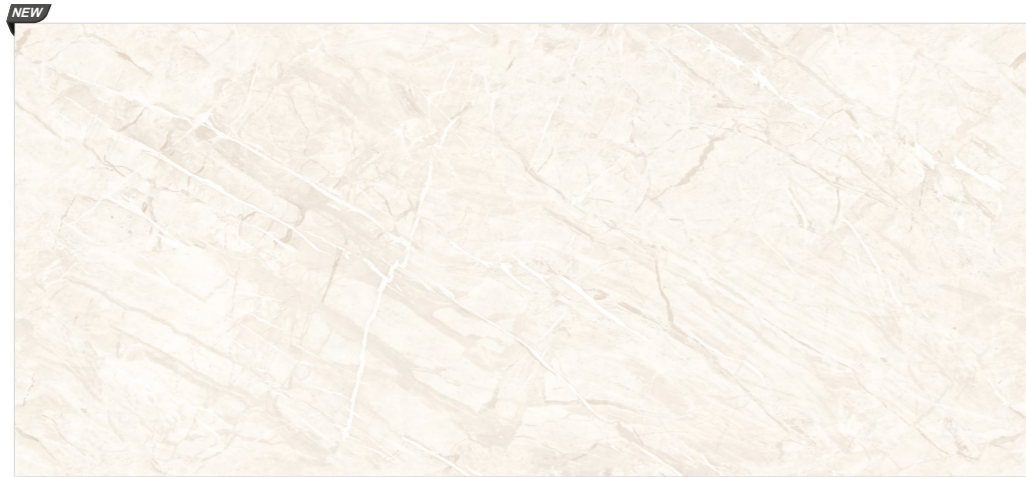

**VARMORA**  
TILES • BATHWARE

Infinity Venato Gold

Minimum  
3mm Spacer  
Recommended

WALL & FLOOR : INFINITY VERINO BLANCO

800x1800mm  
Series : Marvel | Surface : Polished

**VARMORA**  
TILES • BATHWARE