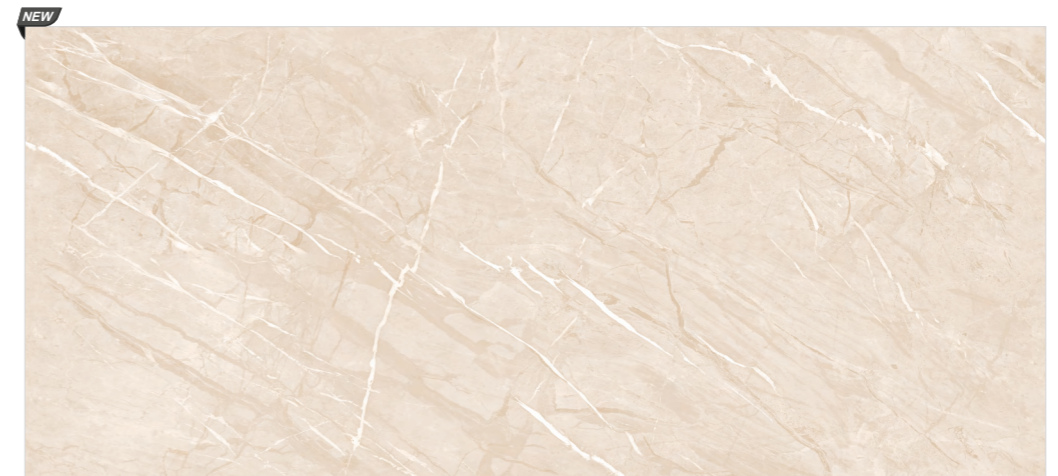

Infinity Verino Blanco

Minimum  
3mm Spacer  
Recommended

800x1800mm  
Series : Marvel | Surface : Polished

**VARMORA**  
TILES • BATHWARE

Infinity Verino Silver

Infinity Verino Tan

800x1800mm