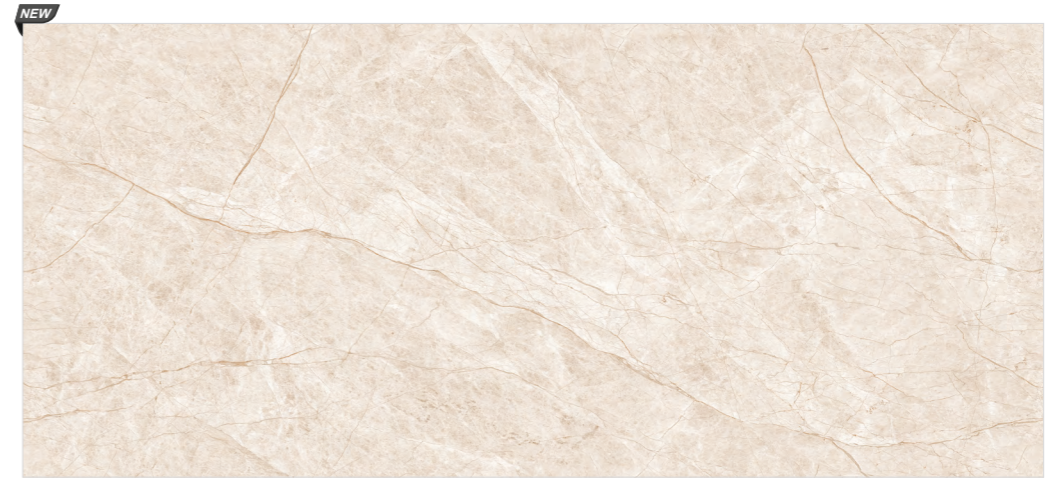

Also Available in Polished