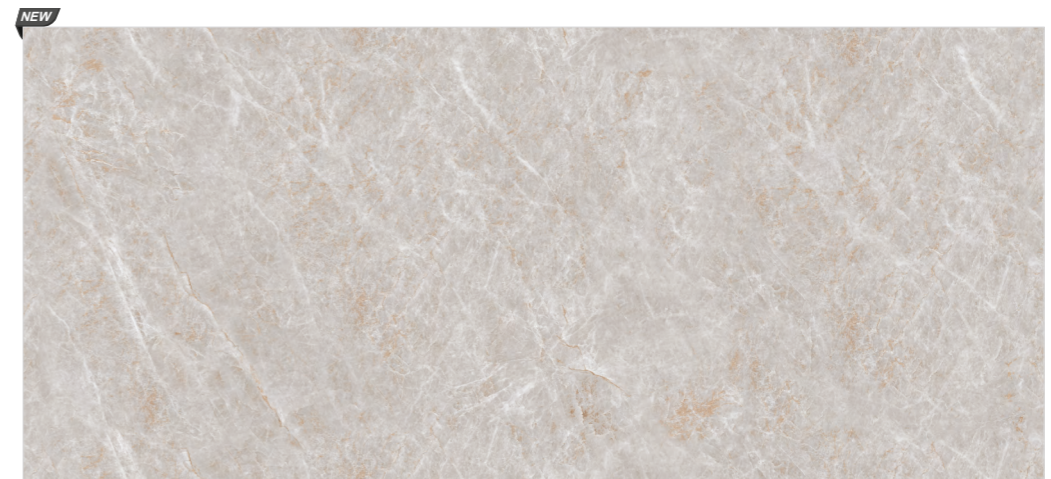

Infinity Persian Smoke Polished

FLOOR : INFINITY ROSALIO ICE

800x1800mm  
Series : Marvel | Surface : Polished

**VARMORA**  
TILES • BATHWARE

Infinity Statuario Crayon

Infinity Rosalio Dove

Infinity Rosalio Ice