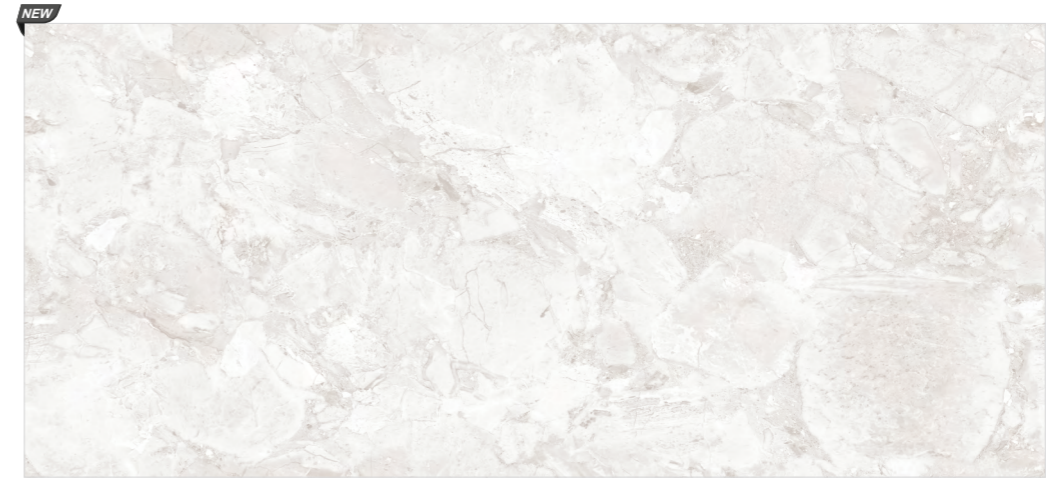

**VARMORA**  
TILES • BATHWARE

Infinity Elico Oat

Infinity Elico Oro

FLOOR : INFINITY MODERNO BLOND POLISHED

800x1800mm  
Series : Marvel | Surface : Polished

**VARMORA**  
TILES • BATHWARE

Infinity Moderno Grey Polished