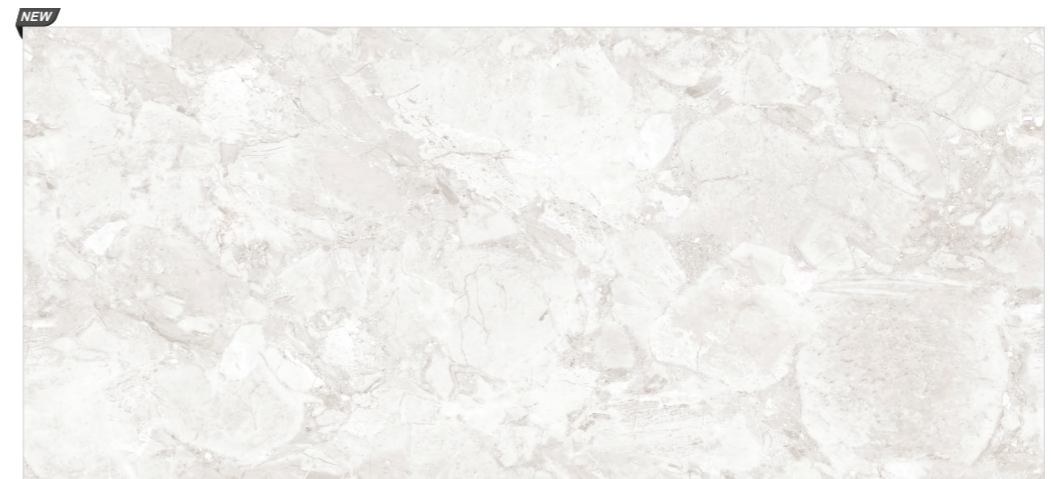

Also Available in Polished

Infinity Moderno Grey Rocker

Also Available in Polished

Infinity Moderno Blond Rocker

Minimum  
3mm Spacer  
Recommended

FLOOR : INFINITY MONARCO IVORY ROCKER

800x1800mm  
Series : Rocker | Surface : Rocker