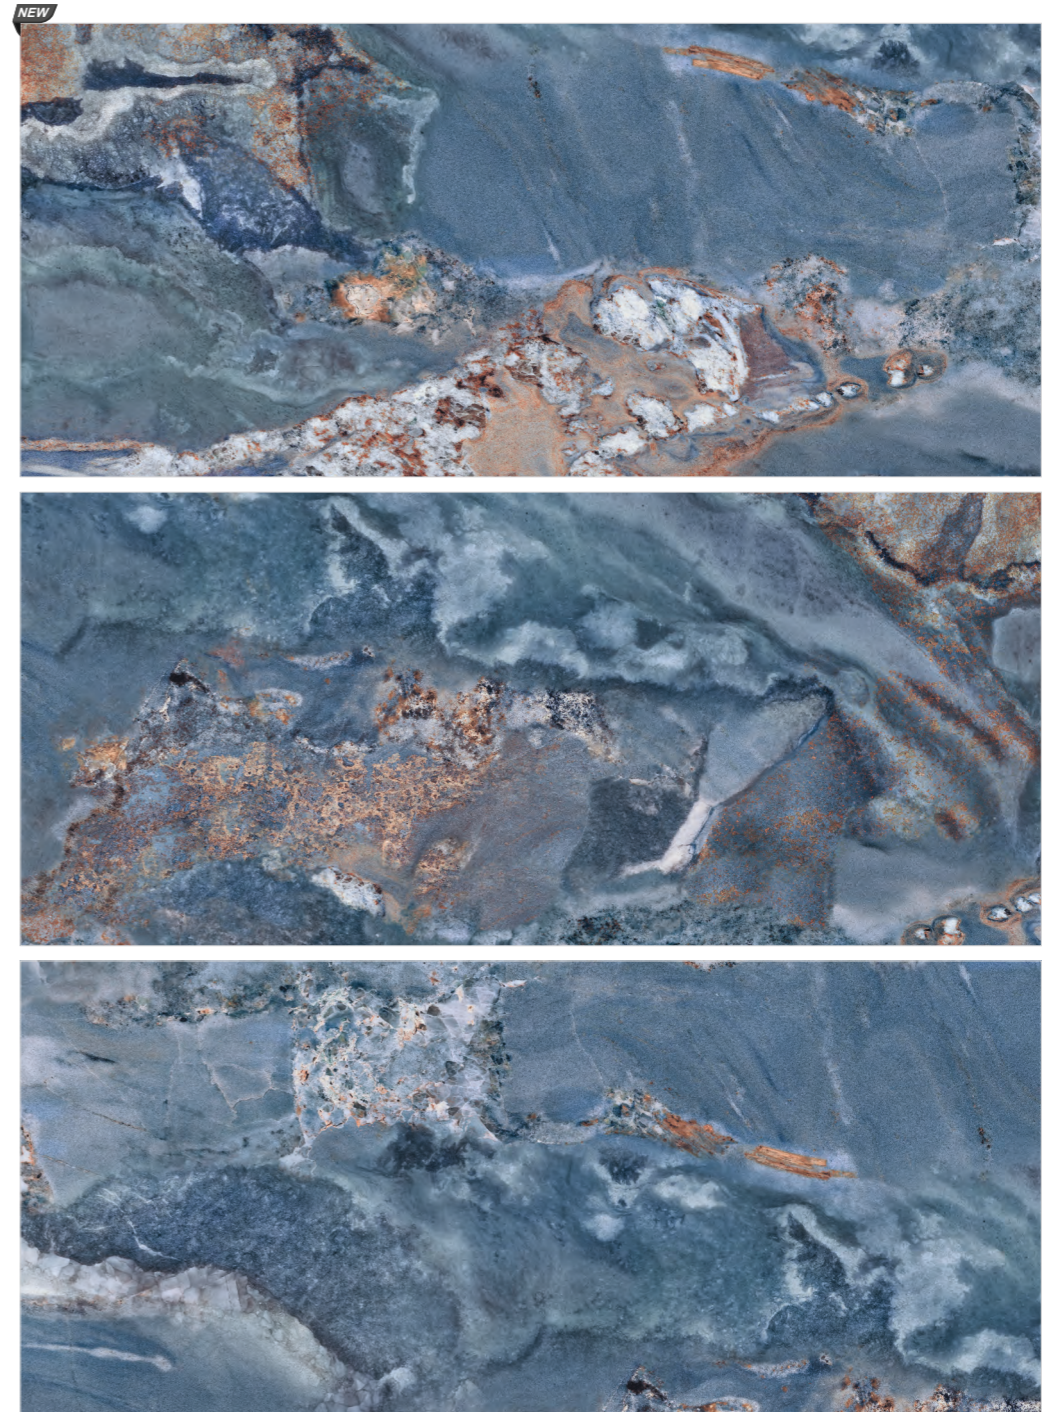

Colour  
Durability

Dimensional  
Stability

Resistance  
to Freezing

Resistance  
to Abrasion

FLOOR : MARMO FERRO

800x1800mm  
Series : High Gloss | Surface : High Gloss

**VARMORA**  
TILES • BATHWARE

Marmo Ferro