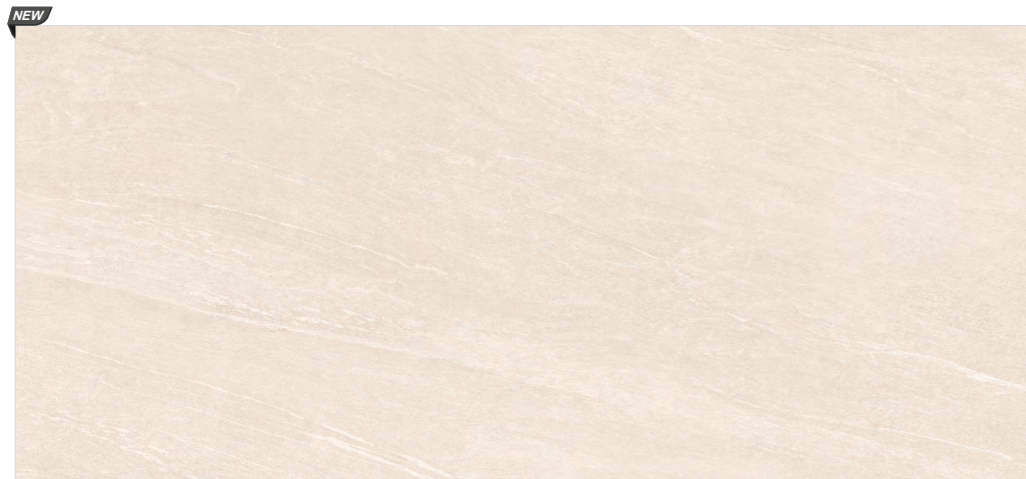

WALL : CROMA CHARCOAL

800x1800mm  
Series : Dura | Surface : Dura Matt

**VARMORA**  
TILES • BATHWARE

Croma Charcoal

Croma Ice

Croma Ivory

Minimum  
3mm Spacer  
Recommended

800x1800mm  
Series : Dura | Surface : Dura Matt