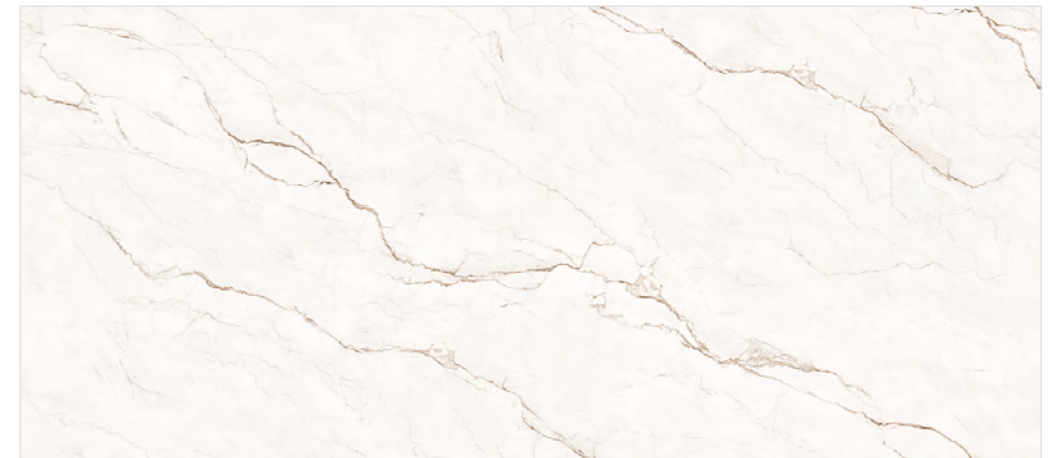

Infinity Plasma Ice