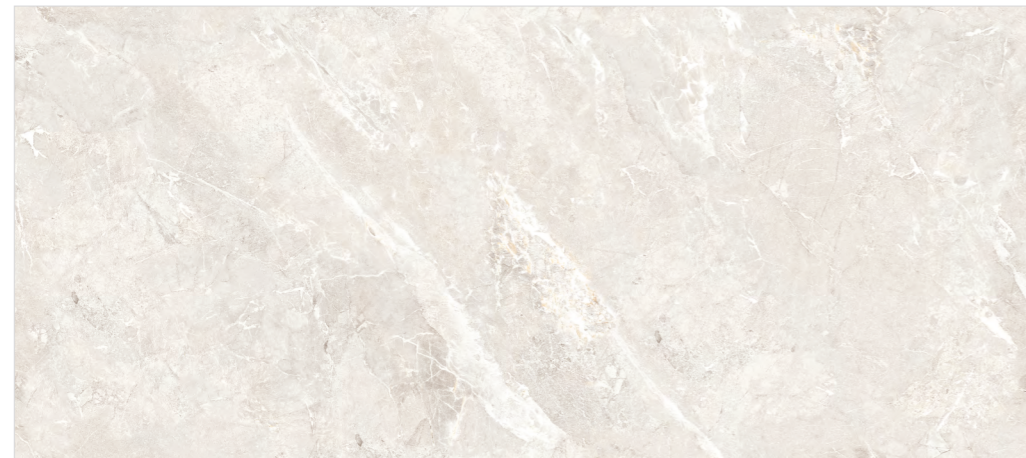

800x1800mm
Series : Marvel | Surface : Polished

VARMORA
TILES • BATHWARE

Infinity Cinzia Bianco

800x1800mm
Series : Marvel | Surface : Polished

VARMORA
TILES • BATHWARE