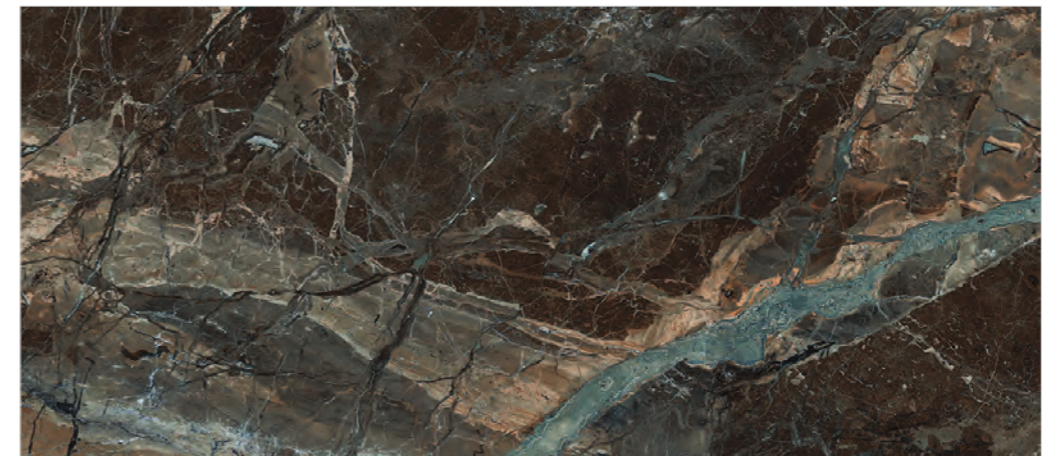

Nicosia Almond