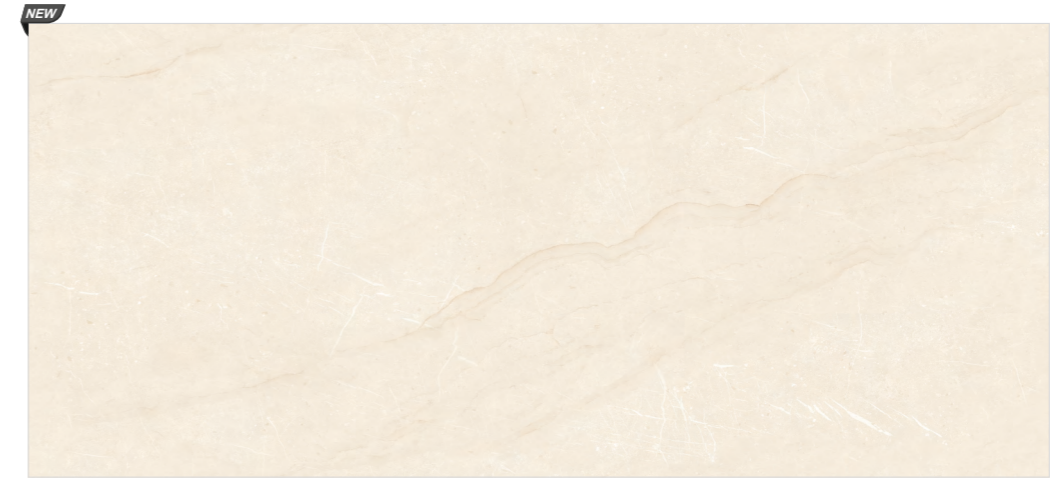

**VARMORA**  
TILES • BATHWARE

Infinity Elico Oat

Infinity Elico Oro

FLOOR : INFINITY MODERNO BLOND POLISHED

800x1800mm  
Series : Marvel | Surface : Polished

**VARMORA**  
TILES • BATHWARE

Infinity Moderno Grey Polished