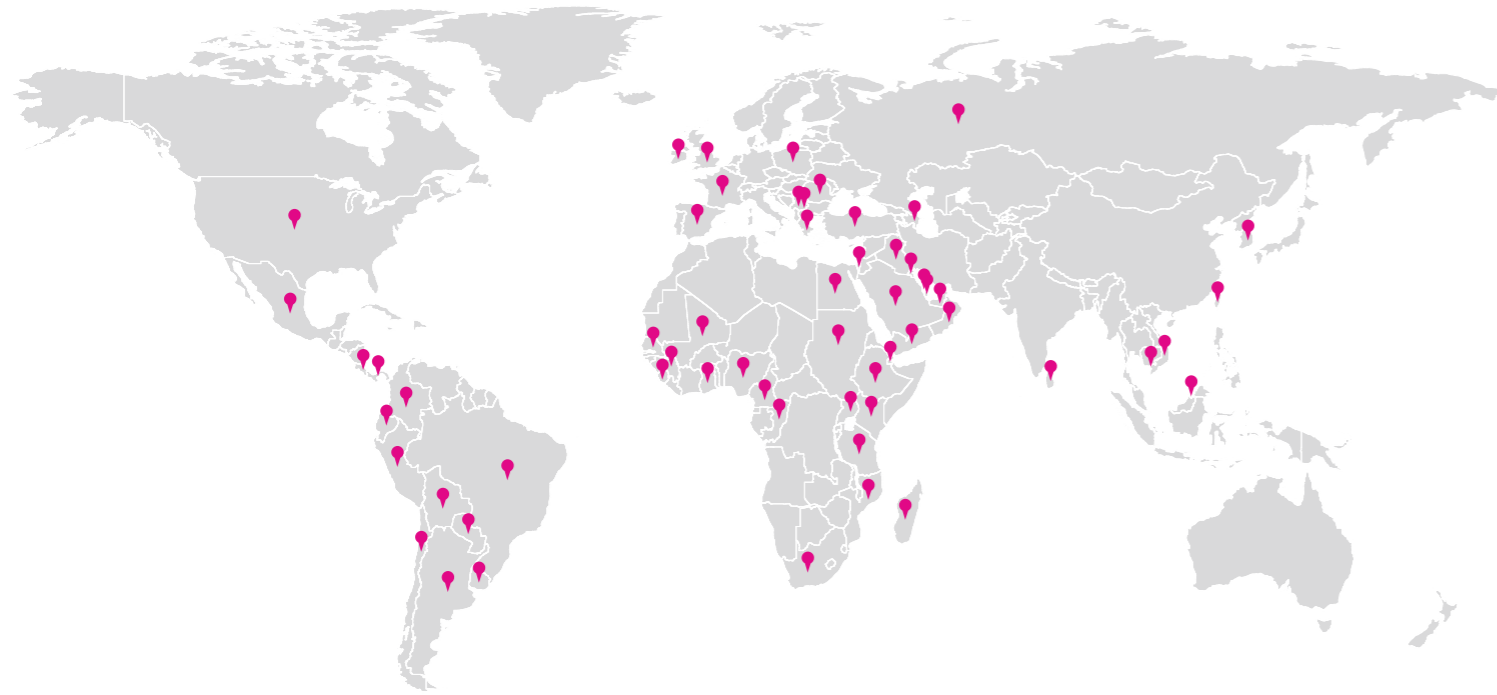

TOTAL SIZE OF EXPORT
6000+ CONTAINER
PER YEAR

WORLD WIDE PRESENCE

ALBANIA	CANADA	IRELAND	LITHUANIA	PHILIPPINES	TAJKISTAN	VIETNAM
ARMENIA	ECUADOR	ISRAEL	MACEDONIA	POLAND	TANZANIA	
AUSTRALIA	ETHIOPIA	ITALY	MALDIVES	PORTUGAL	THAILAND	
BAHRAIN	EGYPT	JAMAICA	MALI	QATAR	TRINIDAD & TOBAGO	
BELARUS	EL SALVADOR	JORDAN	MAURITIUS	R.DOMINICANA	TUNISIA	
BAHRAIN	FRANCE	KAZAKHSTAN	MEXICO	ROMANIA	TURKEY	
BELGIUM	GEORGIA	KOREA	MOROCCO	RUSSIA	UAE	
BULGARIA	GREECE	KOSOVO	NAMIBIA	SENEGAL	UK	
COLOMBIA	GUATEMALA	KUWAIT	NEW ZEALAND	SERBIA	UKRAINE	
CORINTO	HONDURAS	KYRGYZSTAN	NICARAGUA	SIERRA LEONE	USA	
COSTA RICA	HUNGARY	LEBANON	OMAN	SOUTH AFRICA	UZBEKISTAN	
CROATIA	INDONESIA	LIBERIA	PANAMA	SPAIN	VENEZUELA	
DOMINICA	IRAQ	LIBYA	PERU	TAIWAN		

EXCLUSIVE VARMORA SHOWROOMS

CHINA	ETHIOPIA	MAURITIUS	TANZANIA	KOREA
COLOMBIA	IRAQ	SPAIN	UKRAINE	UZBEKISTAN
EGYPT	KUWAIT	TAIWAN	UAE	LITHUANIA

For Overseas Inquiry:
VARMORA GRANITO: 8-A, National Highway, At: Dhuva, Ta: Wankaner, Dist: Morbi, Gujarat (India.)
Contact No. +91 - 97277 77791 | E-mail: exports@varmora.com