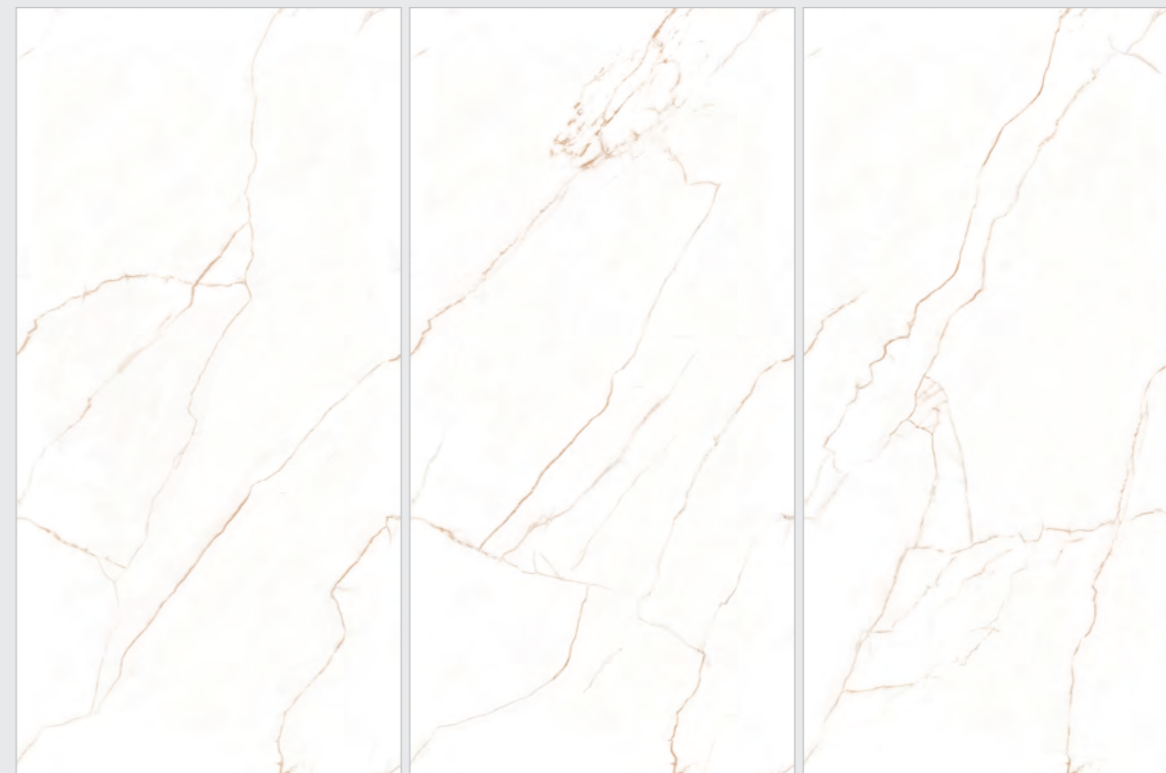

Infinity Levit Ice

Random : 03