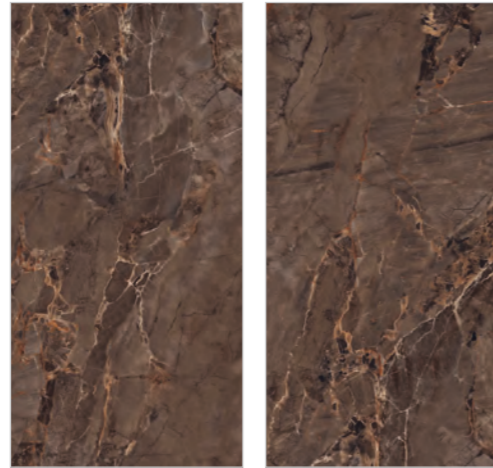

Berlin Choco

Random : 04