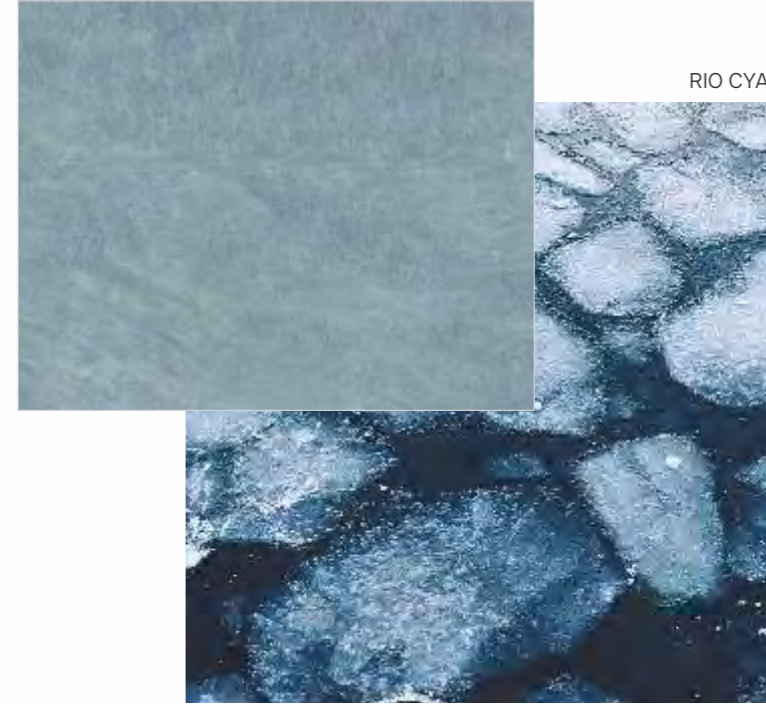

800x1600mm

CORTINA WHITE

DORMITO NATURAL

A Balance  
Between  
Calming Tones  
And Loud  
Impressions

RIO CYAN

Inspired  
by  
natural  
beauty

ELEMENT COASTAL SLATE

VOLKAS KHAKI