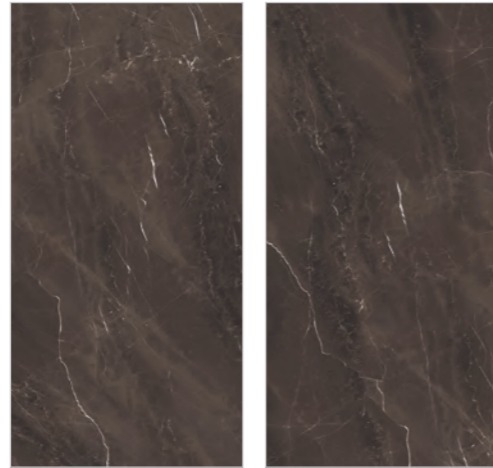

WALL & FLOOR : FEROX CHOCO

800x1600mm  
Series : High Gloss | Surface : High Gloss

**VARMORA**  
TILES • BATHWARE

**Ferox Choco**

Random : 05

Also Available : 1200x1800mm

**Volkas Green**

Random : 05