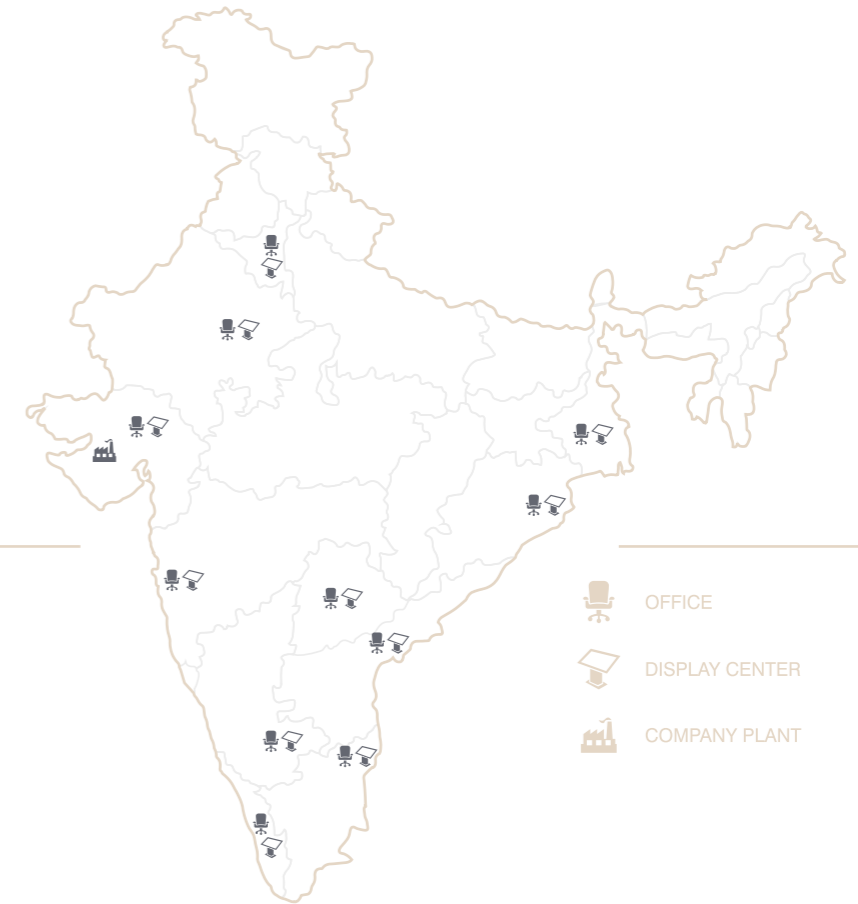

**EXCLUSIVE VARMORA SHOWROOMS**

CHINA	ETHIOPIA	MAURITIUS	TANZANIA	KOREA
COLOMBIA	IRAQ	SPAIN	UKRAINE	UZBEKISTAN
EGYPT	KUWAIT	TAIWAN	UAE	LITHUANIA

For Overseas Inquiry:  
 VARMORA GRANITO: 8-A, National Highway, At: Dhuva, Ta: Wankaner, Dist: Morbi, Gujarat (India.)  
 Contact No. +91 - 97277 77791 | E-mail: exports@varmora.com