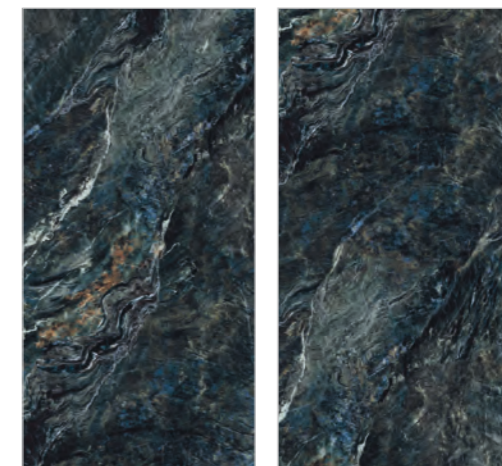

WALL & FLOOR : COBBLES AQUA

800x1600mm  
Series : Rainbow | Surface : High Gloss

**VARMORA**  
TILES • BATHWARE

Labradorite Blue

Random : 03

Cobbles Aqua

Random : 03

FLOOR : BRUNO UNIQUE