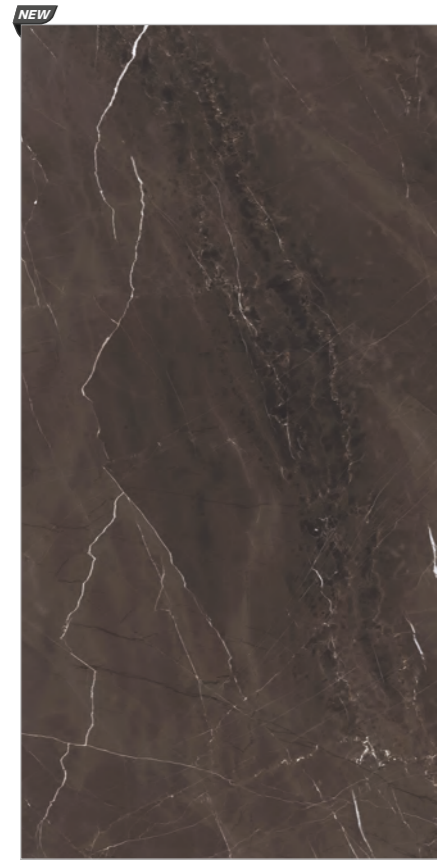

WALL & FLOOR : FEROX CHOCO

800x1600mm  
Series : High Gloss | Surface : High Gloss

**VARMORA**  
TILES • BATHWARE

**Ferox Choco**

Random : 05

Also Available : 1200x1800mm

**Volkas Green**

Random : 05