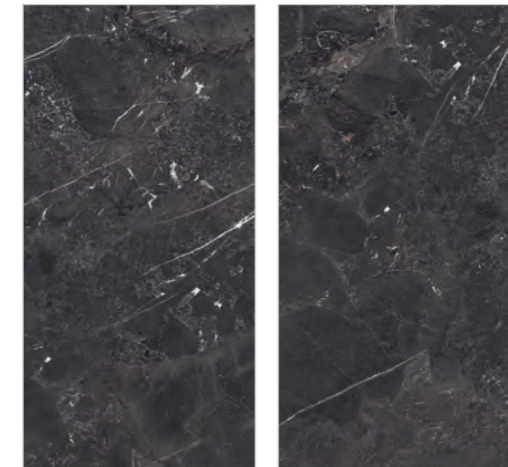

Element Amaranto Black

Random : 05