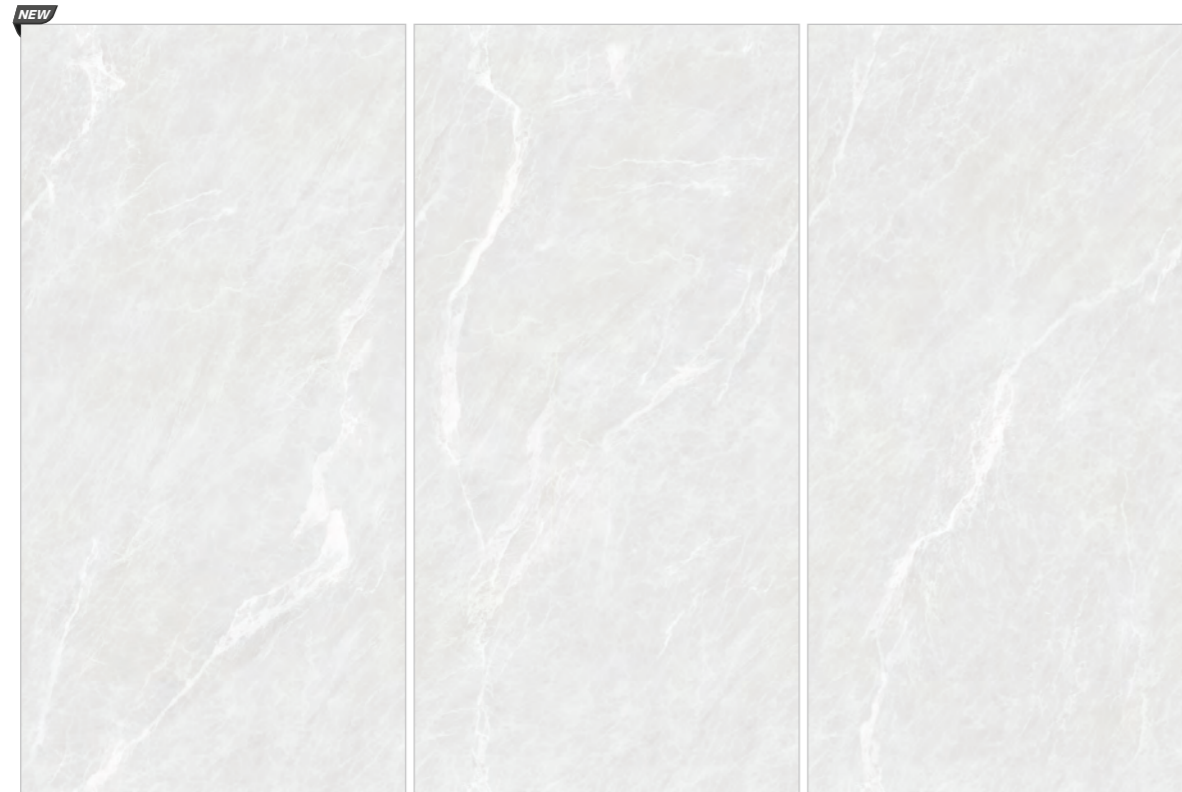

Infinity Impara White

Random : 04

800x1600mm
Series : Marvel | Surface : Polished