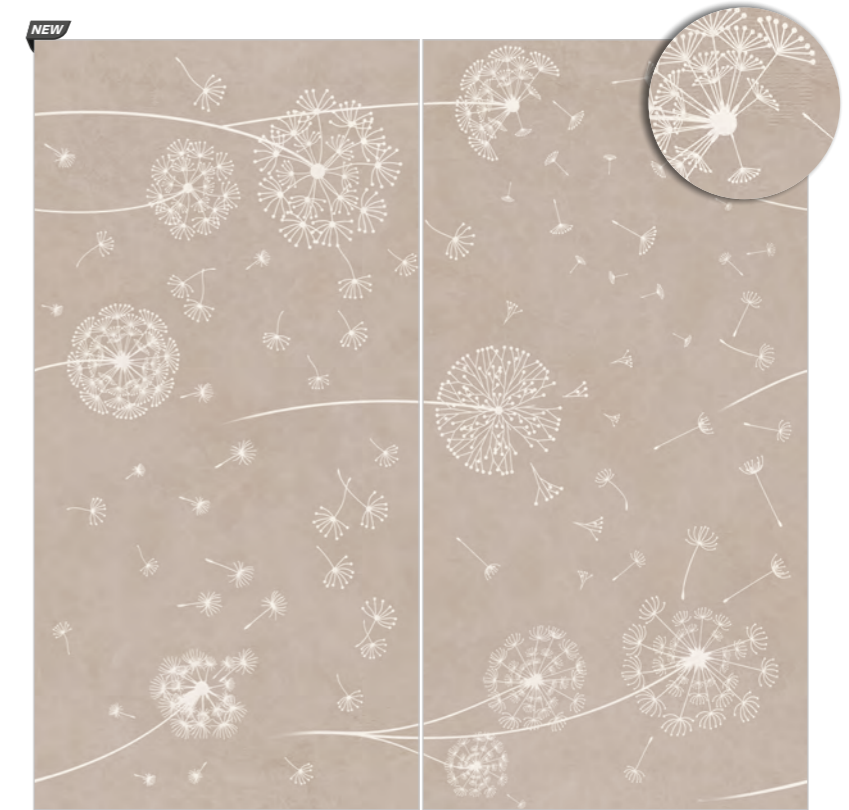

Ivory Dandelion A & B