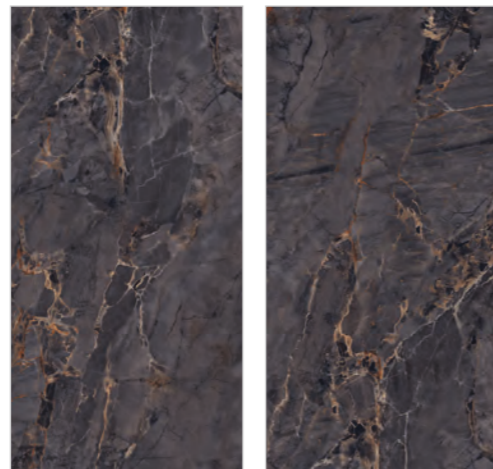

Berlin Grey

Random : 04