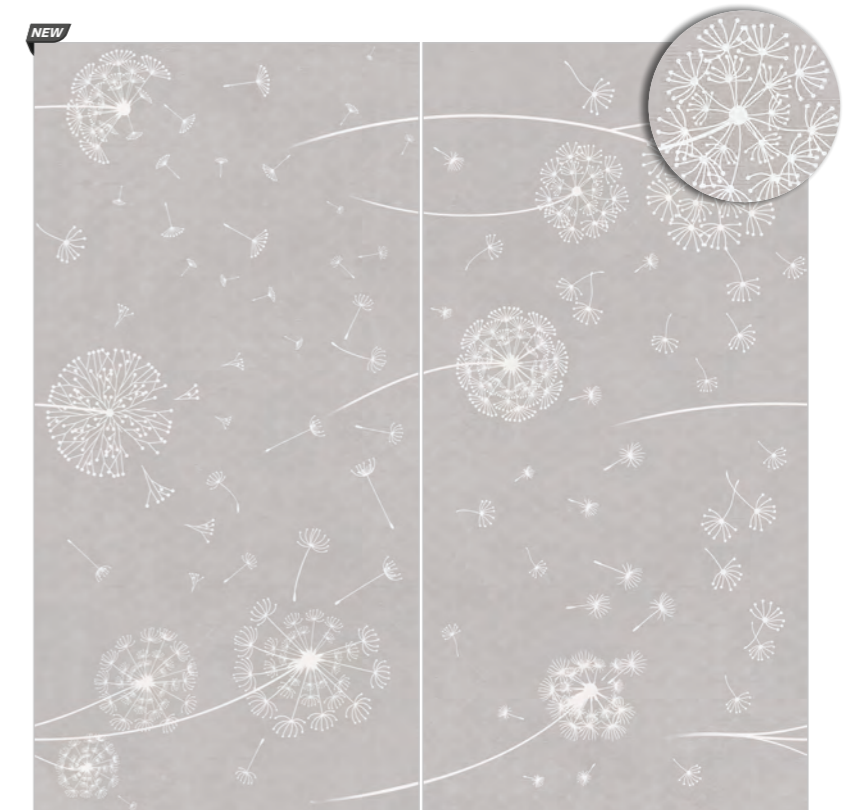

**Ivory Dandelion A & B**

**Marbito Grey**

Random : 05

Series : Dura | Surface : Dura Matt

Also Available : 1200x1800mm

**White Dandelion A & B**

WALL & FLOOR : FIODRO OPAC

800x1600mm  
Series : Craftech | Surface : Craftech