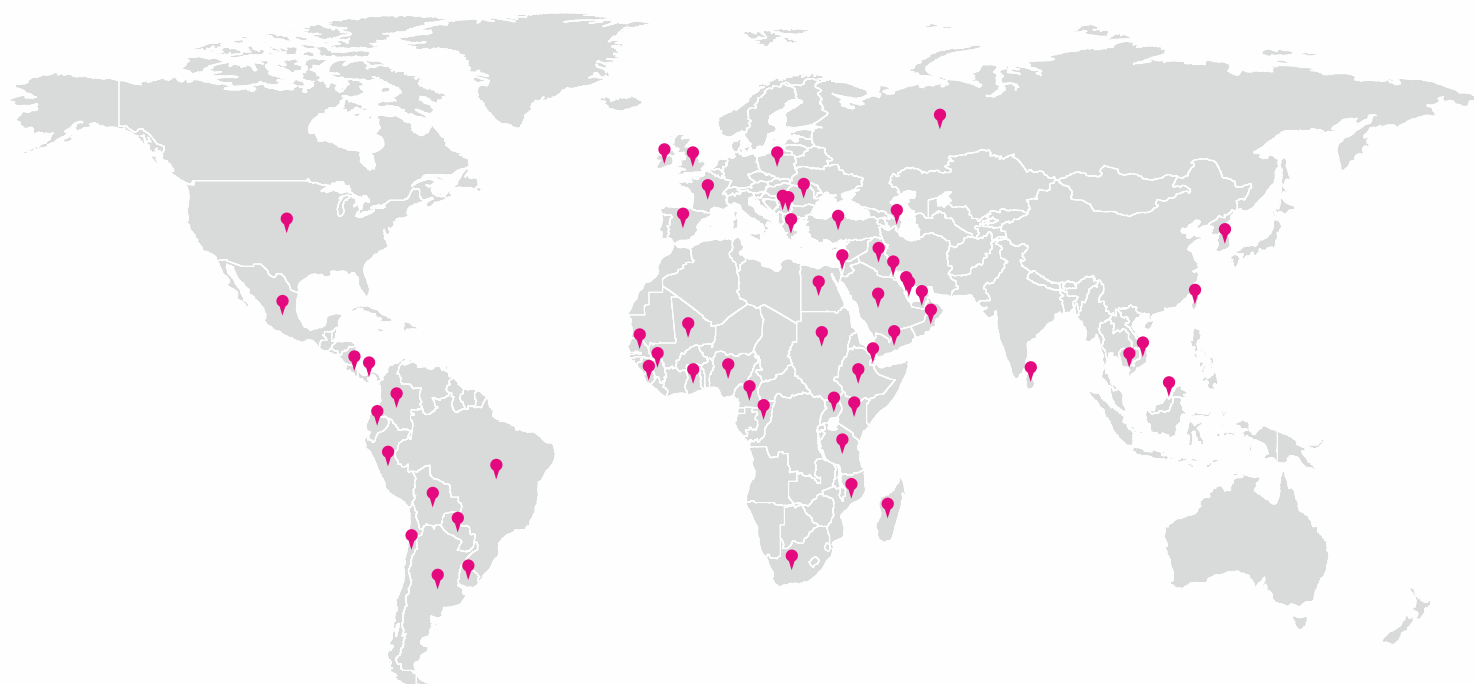

INNO BELLA MATTIC X

DORMITO PALE DECOR

INNO BELLA MATTIC X

DORMITO BRICO DECOR

INNO BELLA MATTIC X

TOTAL SIZE OF EXPORT 6000+ CONTAINER PER YEAR

WORLD WIDE PRESENCE

| | | | | | | |
|------------|-------------|------------|-------------|--------------|------------|---------|
| ALBANIA | CANADA | IRELAND | LITHUANIA | PHILIPPINES | TAJIKISTAN | VIETNAM |
| ARMENIA | ECUADOR | ISRAEL | MACEDONIA | POLAND | TANZANIA | |
| AUSTRALIA | ETHIOPIA | ITALY | MALDIVES | PORTUGAL | THAILAND | |
| BAHRAIN | EGYPT | JAMAICA | MALI | QATAR | TRINIDAD & | |
| BELARUS | EL SALVADOR | JORDAN | MAURITIUS | R.DOMINICANA | TOBAGO | |
| BAHRAIN | FRANCE | KAZAKHSTAN | MEXICO | ROMANIA | TUNISIA | |
| BELGIUM | GEORGIA | KOREA | MOROCCO | RUSSIA | TURKEY | |
| BULGARIA | GREECE | KOSOVO | NAMIBIA | SENEGAL | UAE | |
| COLOMBIA | GUATEMALA | KUWAIT | NEW ZEALAND | SERBIA | UK | |
| CORINTO | HONDURAS | KYRGYZSTAN | NICARAGUA | SIERRA LEONE | UKRAINE | |
| COSTA RICA | HUNGARY | LEBANON | OMAN | SOUTH AFRICA | USA | |
| CROATIA | INDONESIA | LIBERIA | PANAMA | SPAIN | UZBEKISTAN | |
| DOMINICA | IRAQ | LIBYA | PERU | TAIWAN | VENEZUELA | |

EXCLUSIVE VARMORA SHOWROOMS

| | | | | |
|----------|----------|-----------|----------|------------|
| CHINA | ETHIOPIA | MAURITIUS | TANZANIA | KOREA |
| COLOMBIA | IRAQ | SPAIN | UKRAINE | UZBEKISTAN |
| EGYPT | KUWAIT | TAIWAN | UAE | LITHUANIA |

For Overseas Inquiry:

VARMORA GRANITO: 8-A, National Highway, At: Dhuva, Ta: Wankaner, Dist: Morbi, Gujarat (India.)

Contact No. +91 - 97277 77791 | E-mail: exports@varmora.com

OFFICES & DISPLAYS

AHMEDABAD | GUJARAT