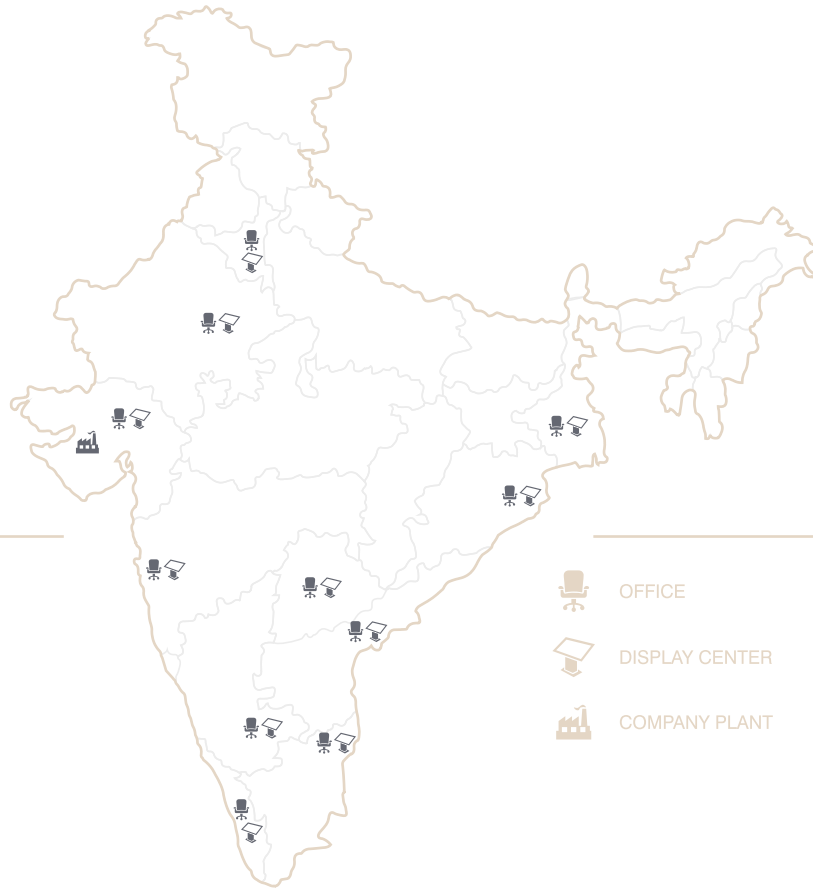

OFFICES & DISPLAYS

AHMEDABAD | GUJARAT

VARMORA GRANITO PVT. LTD.,
1004/5/6 South Tower, One42, Off Bopal-Ambli Road
Ahmedabad-380054
+91 78784 71773 | ahmedabad@varmora.com

CHENNAI | TAMILNADU

VARMORA GRANITO PVT. LTD.,
No. 42/51, Third Floor, Above Union Bank of India,
Thirumalai Pillai Road, T. Nagar, Chennai - 600 017.
+91-44 4355 1212, +91 8939 806901 | chennai@varmora.com

BANGALORE | KARNATAKA

VARMORA GRANITO PVT. LTD.,
#55/C-42/1, 2nd Floor, Above Canara Bank, 40th Cross,
2nd Main Jayanagar 8th Block, Bangalore - 560 070.
+91 80416 12001 | kar.salessupport@varmora.com

COCHIN | KERALA

VARMORA GRANITO PVT. LTD.,
2nd Floor, Door No. 38/187, Kokkat Square, Market Road,
Edapally - 682024, Cochin.
+91 93492 63805 | cochin@varmora.com

HYDERABAD | TELANGANA

VARMORA GRANITO PVT. LTD.,
Door No. 3 -11- 468, Shiva Ganga Colony,
L.B Nagar, Rangareddy Dist, Hyderabad - 50007 Telangana.
+91 96668 12781, raghavendra@varmora.com, hyderabad@varmora.com

DELHI & NCR

A-12, Sector - 9, Opp. Sector-20 Police Station, Noida, U.P.,
+91 80109 79731 | delhi@varmora.com

VIJAYAWADA | ANDHRA PRADESH

VARMORA GRANITO PVT. LTD.,
+91-90990 17287 | arif.jani@varmora.com

KOLKATA | WEST BENGAL

VARMORA GRANITO PVT. LTD.,
DLF Galleria, Premises No.02-0124, Action Area 1 b, Major Arterial Road, Room
No.709, New Town Kolkata - 700 156
+91-90079 30000 | kolkata@varmora.com

MUMBAI | MAHARASHTRA

A-54, 1st Floor, Elite Auto House, Mathuradas VasANJI Road, Andheri-Kurla Road,
Andheri (East), Mumbai.
+91-22 2838 9790 / 91/ 92, mumbai@varmora.com

BHUBANESWAR | ODISHA

VARMORA GRANITO PVT. LTD.,
Unit - 702, 7th Floor, Dlf Cybercity Infocity Area, Patia, Bhubaneswar - 751024.
Odisha. +91 73810 32059. bbsr@varmora.com

JAIPUR | RAJASTHAN

VARMORA GRANITO PVT. LTD.,
318, Dharam Nagar, Gopalpura Bypass Road, Jaipur (302019).
Rajasthan. +91 72300 72471, 92143 44414