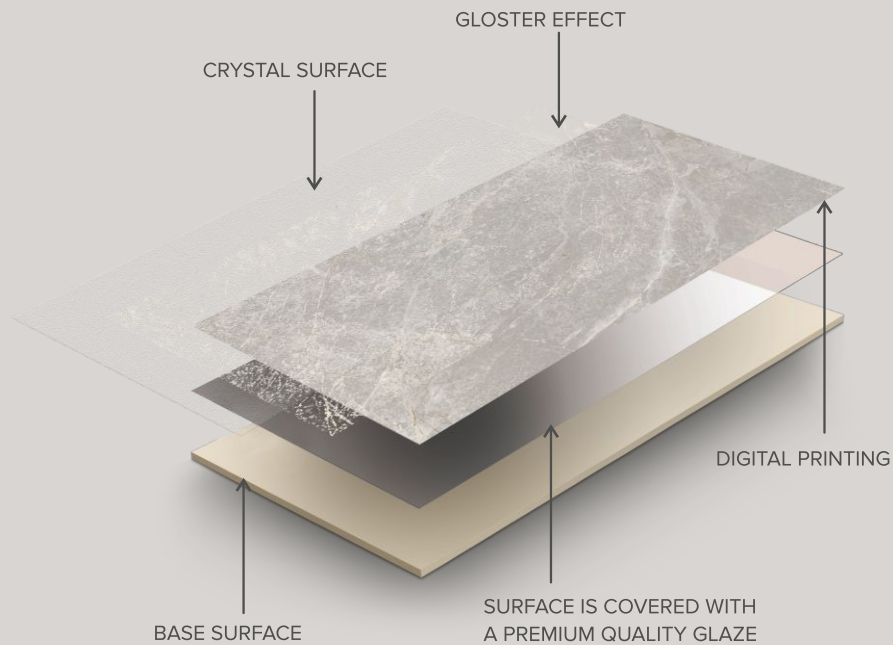

**FEATURES**

LOW MAINTENANCE

RANDOM DESIGN

DIGITAL PRINTING

LOW WATER ABSORPTION

ECO FRIENDLY

Scan the QR to watch the product walkthrough

60x120cm  
GLOSTER COLLECTION