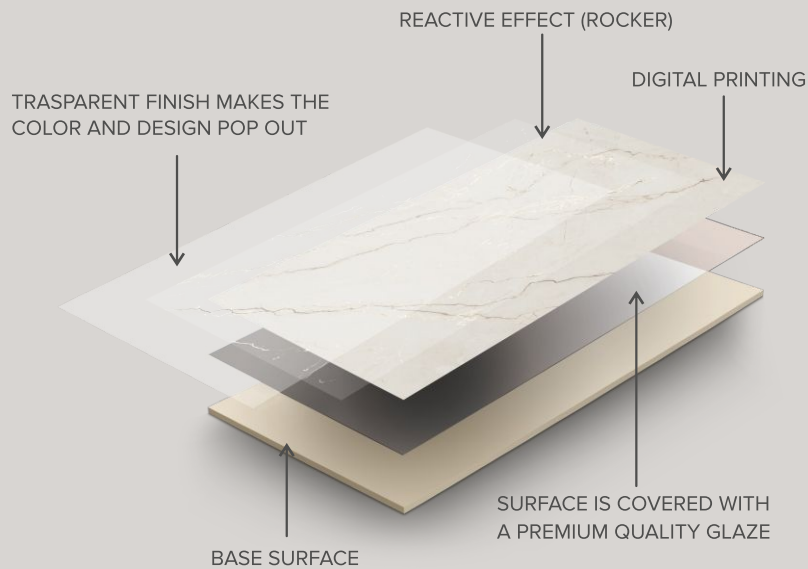

# ROCKEF

COLLECTION

**AN EMBODIMENT OF ELEGANCE THAT ELEVATES ANY LIVING SPACE.**

Experience the unparalleled punch of these tiles as they redefine interior design by seamlessly blending aesthetics and practicality. With a steadfast focus on safety, the collection offers a non-slip surface, ensuring secure footing, complemented by remarkable abrasion resistance for the enduring charm. The beauty of these tiles is effortless to maintain, requiring minimal upkeep while retaining their dazzling allure. From walls to floors, the "Rocker Collection" demonstrates its versatility. Crafted with meticulous artistry, the digital embossed effect adds an alluring tactile dimension, complemented by a unique glaze that amplifies visual appeal.