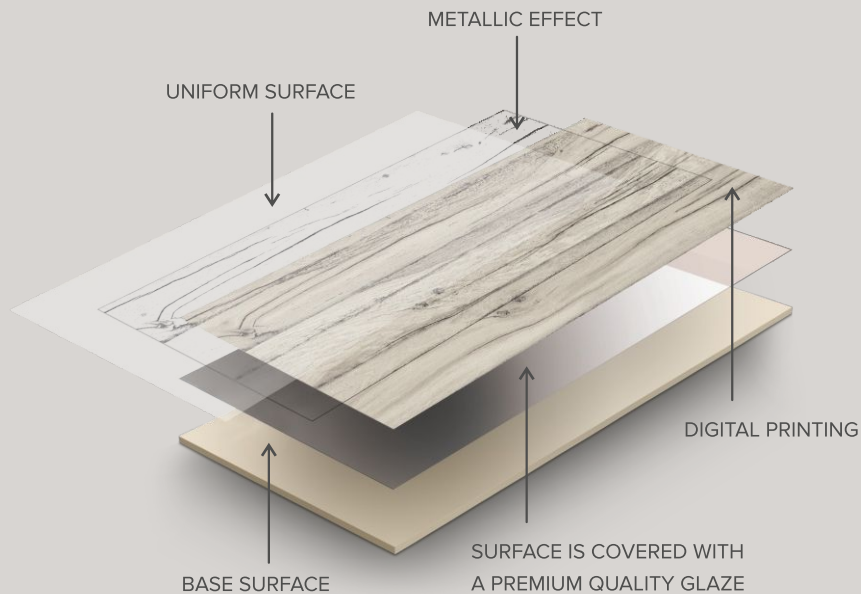

# METALLO

COLLECTION

**A FUSION OF NATURE'S ALLURE AND METALLIC BRILLIANCE.**

Mettallo collection is redefine design with a dual metallic effect, ranging from a subtle shimmer to a mirror-like finish. Crafted for elegance and endurance, they boast high resistance (R9), enduring time and foot traffic. The tiles replicate aged, rusted metals, reflecting light in captivating ways. Baked at high temperatures, their glazes and inks offer lasting, vibrant finishes. Imported with utmost precision, these materials epitomise quality. Transform your space into a haven of modern design, where nature harmonises seamlessly with metallic artistry through the captivating Mettallo Collection.