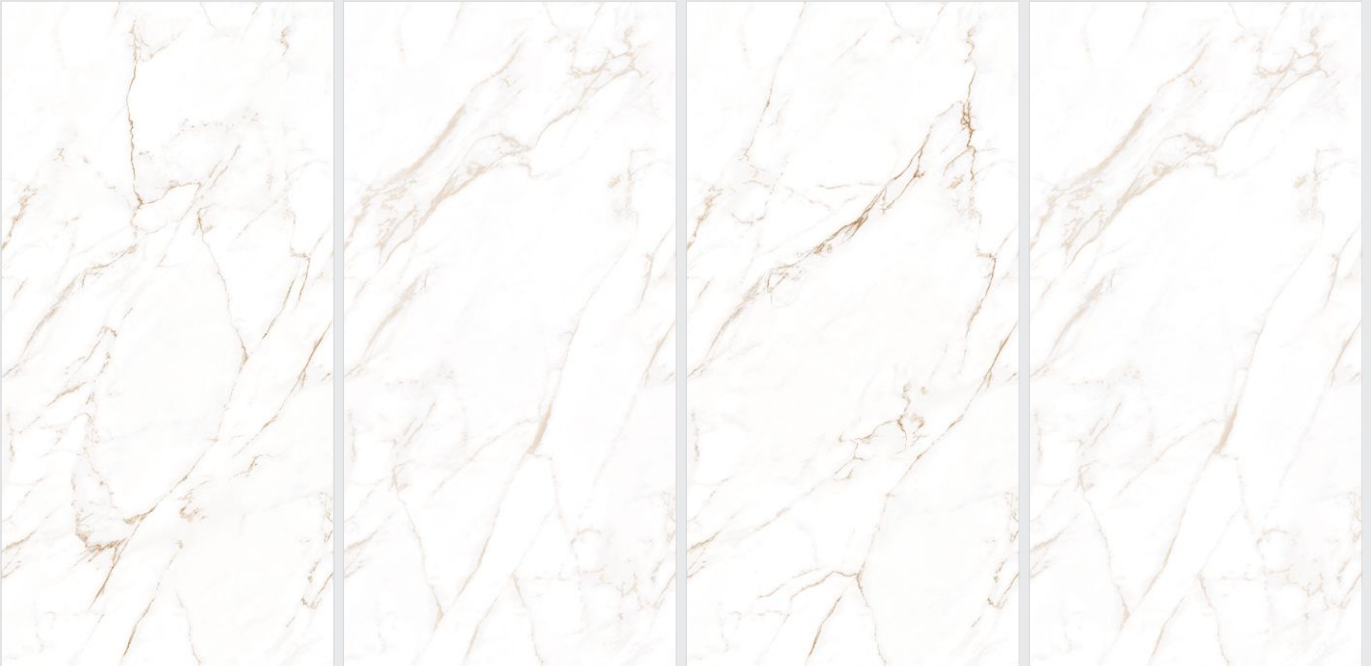

INFINITY STATUARIO
WOX GOLD | ∞