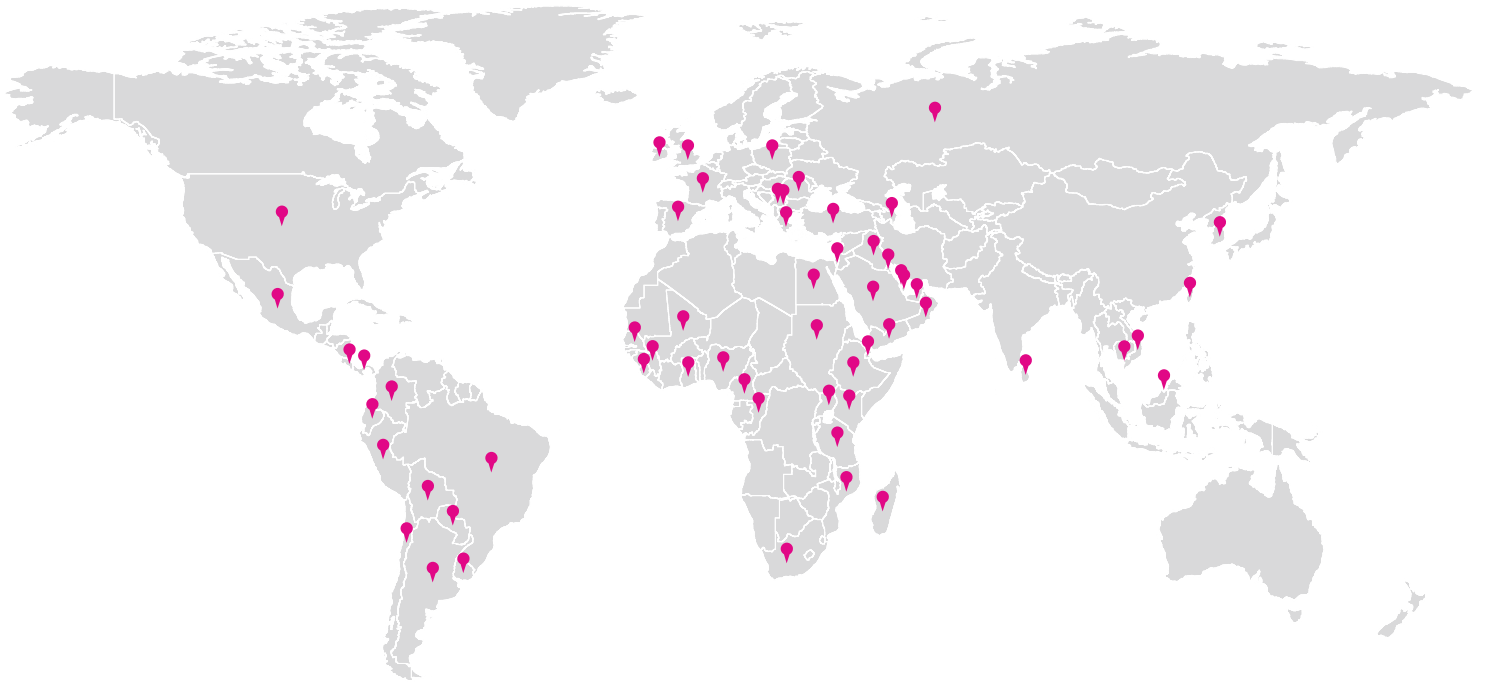

**TOTAL SIZE OF EXPORT  
6000+ CONTAINER  
PER YEAR**

**WORLD WIDE PRESENCE**

ALBANIA	CANADA	IRELAND	LITHUANIA	PHILIPPINES	TAJIKISTAN	VIETNAM
ARMENIA	ECUADOR	ISRAEL	MACEDONIA	POLAND	TANZANIA	
AUSTRALIA	ETHIOPIA	ITALY	MALDIVES	PORTUGAL	THAILAND	
BAHRAIN	EGYPT	JAMAICA	MALI	QATAR	TRINIDAD &	
BELARUS	EL SALVADOR	JORDAN	MAURITIUS	R.DOMINICANA	TOBAGO	
BAHRAIN	FRANCE	KAZAKHSTAN	MEXICO	ROMANIA	TUNISIA	
BELGIUM	GEORGIA	KOREA	MOROCCO	RUSSIA	TURKEY	
BULGARIA	GREECE	KOSOVO	NAMIBIA	SENEGAL	UAE	
COLOMBIA	GUATEMALA	KUWAIT	NEW ZEALAND	SERBIA	UK	
CORINTO	HONDURAS	KYRGYZSTAN	NICARAGUA	SIERRA LEONE	UKRAINE	
COSTA RICA	HUNGARY	LEBANON	OMAN	SOUTH AFRICA	USA	
CROATIA	INDONESIA	LIBERIA	PANAMA	SPAIN	UZBEKISTAN	
DOMINICA	IRAQ	LIBYA	PERU	TAIWAN	VENEZUELA	

**EXCLUSIVE VARMORA  
SHOWROOMS**

CHINA	ETHIOPIA	MAURITIUS	TANZANIA	KOREA
COLOMBIA	IRAQ	SPAIN	UKRAINE	UZBEKISTAN
EGYPT	KUWAIT	TAIWAN	UAE	LITHUANIA

For Overseas Inquiry:

VARMORA GRANITO: 8-A, National Highway, At: Dhuva, Ta: Wankaner, Dist: Morbi, Gujarat (India.)