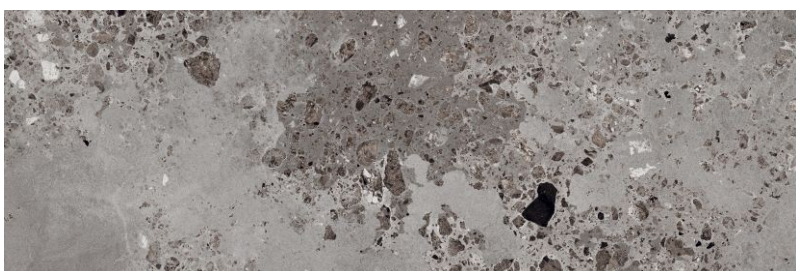

GLOSTER
COLLECTION