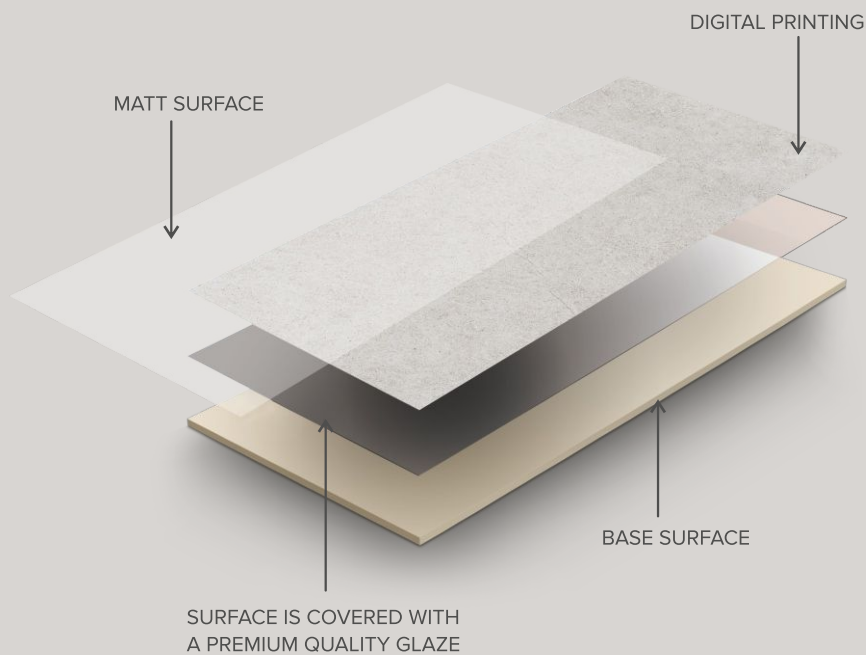

### A PERFECT BLEND

Matt collection blends elegance, practicality, and a distinctive matt surface with a punch for your home. These tiles boast a non-shiny appearance, effectively concealing stains and scratches. Their exceptional anti-slip properties make them perfect for bathrooms, kitchens, and balconies. Crafted with a premium colour glaze using advanced technology, these tiles embody understated beauty that lasts. Elevate your space with the Matt collection's sophistication and functionality.