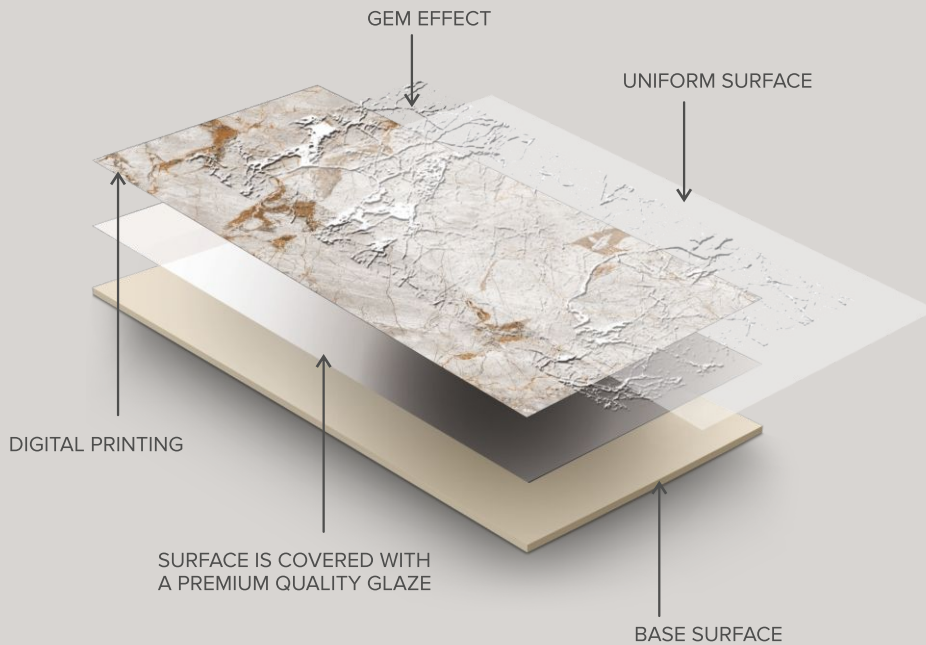

# GEM

COLLECTION

**WHERE LUXURY MEETS INNOVATION.**

Like precious gems, these tiles radiate opulence and sophistication, transforming spaces with elegant flair. Meticulously crafted by Varmora, the Gem collection showcases a dual-surface effect in each tile, harmonising embossed glossiness with subtle matte refinement. This distinctive combination adds depth and character, igniting creativity in interior design. Elevate your spaces with Varmora's Gem Surface's brilliance, where luxury and innovation converge, offering an unmatched aesthetic experience that redefines elegance.