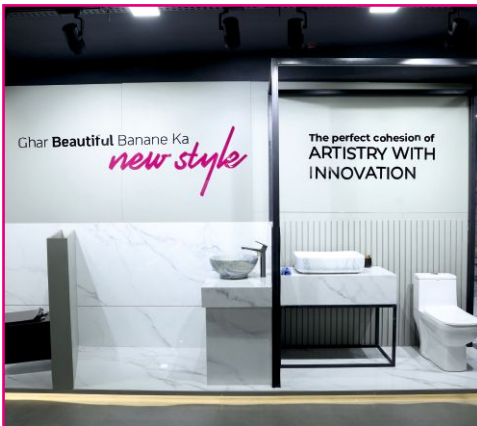

# VARMORA HAPPINESS STORE

Varmora precisely categorises its showroom offerings into six distinct sections: Universe, Universe Plus, Galaxy, Surface, Infinity, & Smart Stone. The widespread network of dealers and distributors enhances the versatile atmosphere of excellence. Spanning a wide spectrum, our focus is on creating a blend of excellence not only in our products but also in fostering enduring and trustworthy relationships.