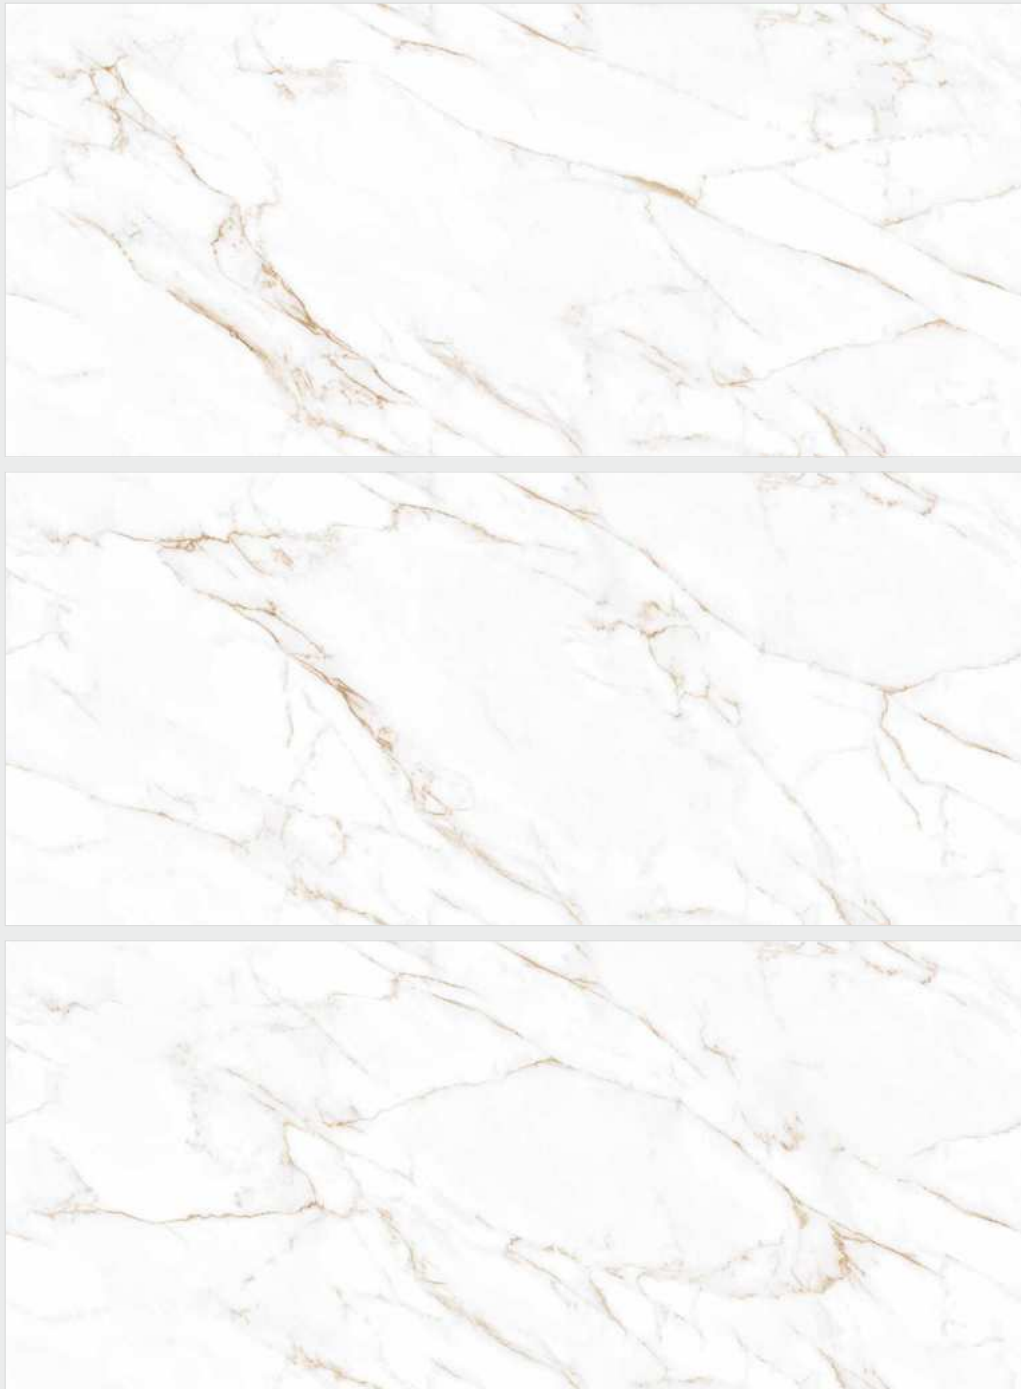

80x180cm
HIGH GLOSS COLLECTION

Series
INNO NEXT GLANCE

Surface
HIGH GLOSS

VARMORA
TILES • BATHWARE

INFINITY STATUARIO WOX GOLD | ∞