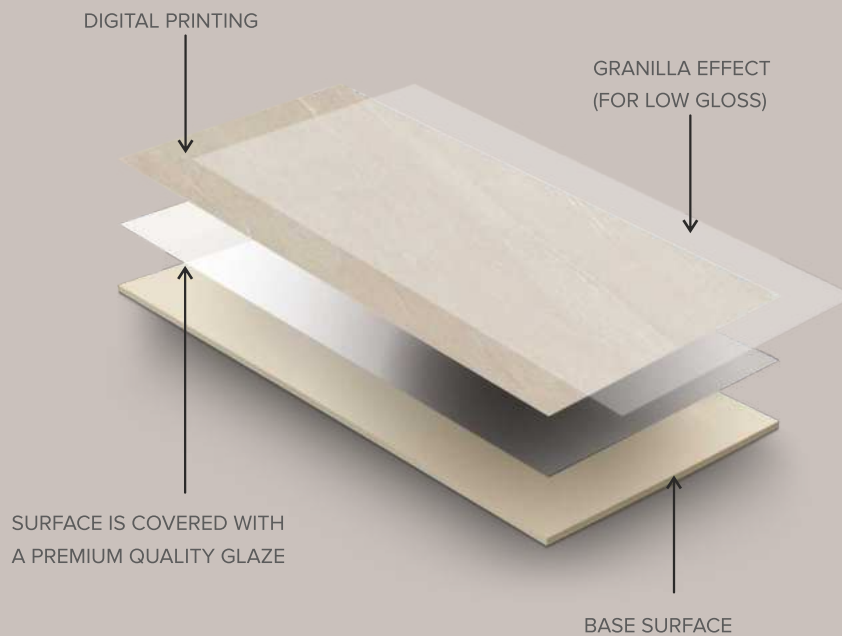

NOVEL COLLECTION

80x180cm

WHERE NATURE'S DESIGN TAKES CENTER STAGE.

Inspired by the elegance of natural stone, this collection offers a surface with low reflection, mimicking the untouched beauty of rocks. Resistant to stains, these tiles enhance spaces with their understated matte sparkle while providing slip resistance (up to R9) for safety with style. Crafted with a unique glaze material, these tiles achieve their low gloss surface. Elevate your surroundings with the Novel Collection, a perfect blend of nature and innovation, ideal for wet areas, outdoor spaces, and high-traffic commercial zones.

FEATURES

LOW
MAINTENANCE

SCRATCH
RESISTANCE

SPARKLE
EFFECT

RANDOM
DESIGN

ADVANCED GLAZE
TECHNIQUE

IMPACT
RESISTANCE

ANTI-SKID