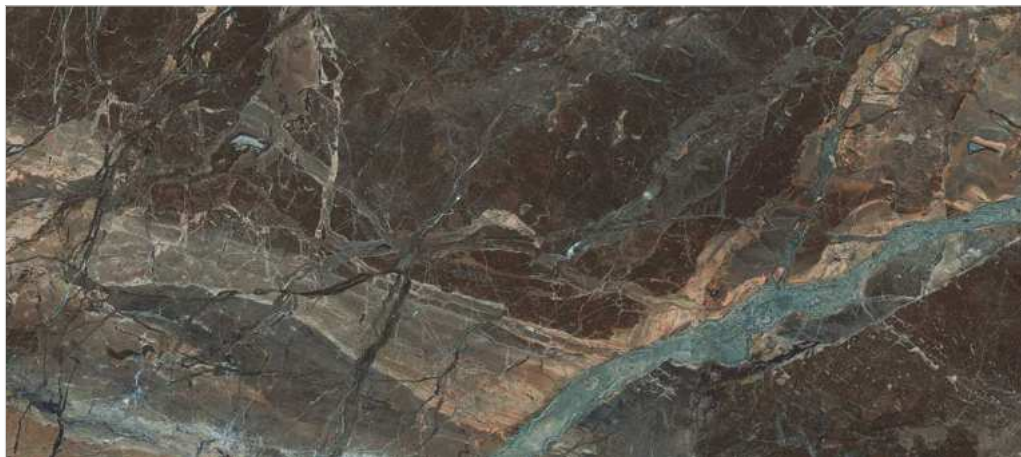

CAMLIN CHOCO | ∞

DEXON GREY | ∞

DEXON CHOCO | ∞

NICOSIA ALMOND | ∞

Minimum  
3mm Spacer  
Recommended

80x180cm  
HIGH GLOSS COLLECTION

Series  
INNO NEXT MARMO

Surface  
HIGH GLOSS