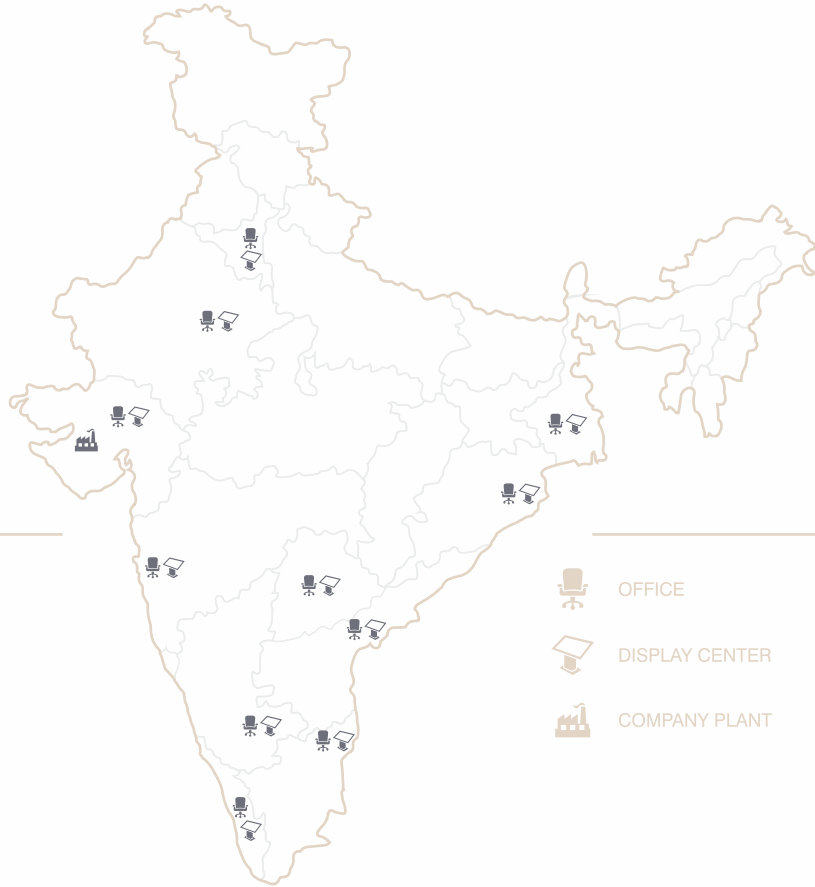

OFFICES & DISPLAYS

AHMEDABAD | GUJARAT

VARMORA GRANITO PVT. LTD.,
1004/5/6 South Tower, One42, Off Bopal-Ambli Road
Ahmedabad-380054
+91 78784 71773 | ahmedabad@varmora.com

CHENNAI | TAMILNADU

VARMORA GRANITO PVT. LTD.,
No. 42/51, Third Floor, Above Union Bank of India,
Thirumalai Pillai Road, T. Nagar, Chennai - 600 017.
+91-44 4355 1212, +91 8939 806901 | chennai@varmora.com

BANGALORE | KARNATAKA

VARMORA GRANITO PVT. LTD.,
#55/C-42/1, 2nd Floor, Above Canara Bank, 40th Cross,
2nd Main Jayanagar 8th Block, Bangalore - 560 070.
+91 80416 12001 | kar.sale-support@varmora.com

COCHIN | KERALA

VARMORA GRANITO PVT. LTD.,
2nd Floor, Door No. 38/187, Kokkat Square, Market Road,
Edapally - 682024, Cochin.
+91 93492 63805 | cochin@varmora.com

HYDERABAD | TELANGANA

VARMORA GRANITO PVT. LTD.,
Door No. 3 -11- 468, Shiva Ganga Colony,
L.B Nagar, Rangareddy Dist, Hyderabad - 50007 Telangana.
+91 96668 12781, raghavendra@varmora.com, hyderabad@varmora.com

DELHI & NCR

A-12, Sector - 9, Opp. Sector-20 Police Station, Noida, U.P.,
+91 80109 79731 | delhi@varmora.com

VIJAYAWADA | ANDHRA PRADESH

VARMORA GRANITO PVT. LTD.,
+91-90990 17287 | arif.jani@varmora.com

KOLKATA | WEST BENGAL

VARMORA GRANITO PVT. LTD.,
DLF Galleria, Premises No.02-0124, Action Area 1 b, Major Arterial Road, Room
No.709, New Town Kolkata - 700 156
+91-90079 30000 | kolkata@varmora.com

MUMBAI | MAHARASHTRA

A-54, 1st Floor, Elite Auto House, Mathuradas VasANJI Road, Andheri-Kurla Road,
Andheri (East), Mumbai.
+91-22 2838 9790 / 91/ 92, mumbai@varmora.com

BHUBANESWAR | ODISHA

VARMORA GRANITO PVT. LTD.,
Unit - 702, 7th Floor, Dlf Cybercity Infocity Area, Patia, Bhubaneswar - 751024.
Odisha. +91 73810 32059. bbsr@varmora.com

JAIPUR | RAJASTHAN

VARMORA GRANITO PVT. LTD.,
318, Dharam Nagar, Gopalpura Bypass Road, Jaipur (302019).
Rajasthan. +91 72300 72471, 92143 44414