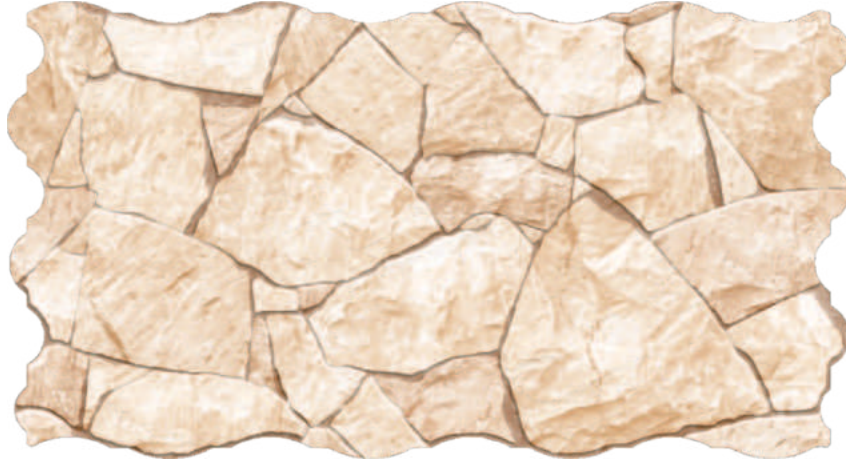

BERLIN CREMA

VARMORA

TILES • BATHWARE

Size : 31x56cm
Series : Fusion
Surface: Rustic Matt