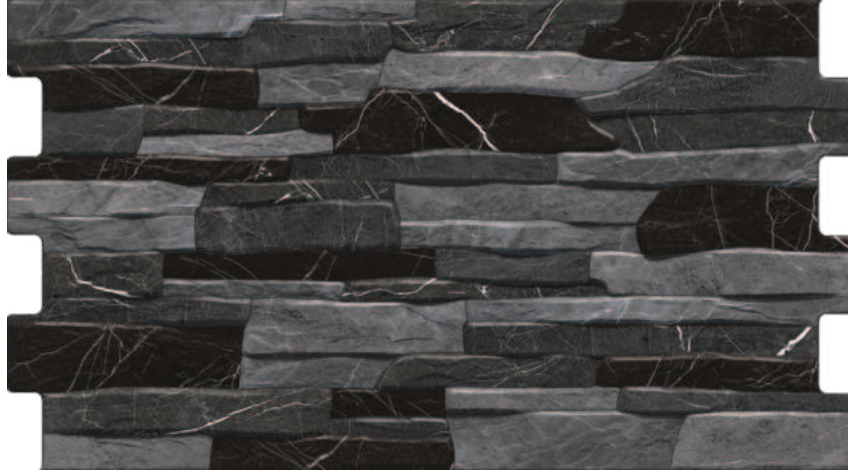

DESSERT BLACK

TILES • BATHWARE

Size : 31x56cm
Series : Fusion
Surface: Rustic Matt