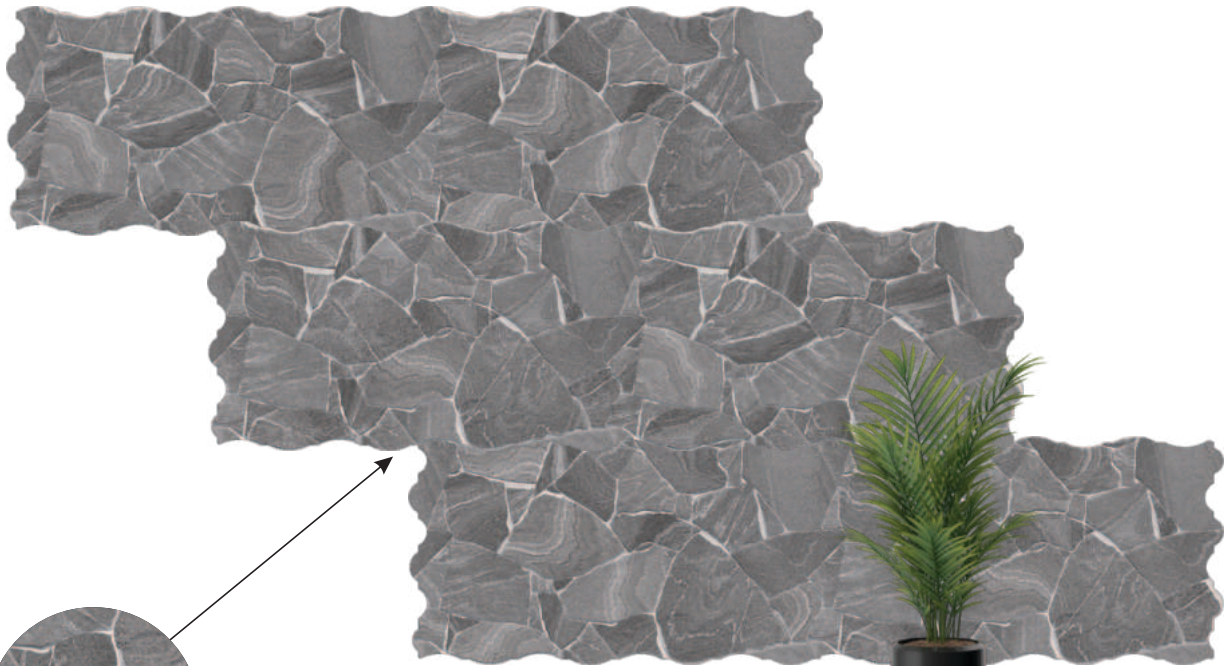

BERLIN GREY

TILES • BATHWARE

Size : 31x56cm
Series : Fusion
Surface: Rustic Matt