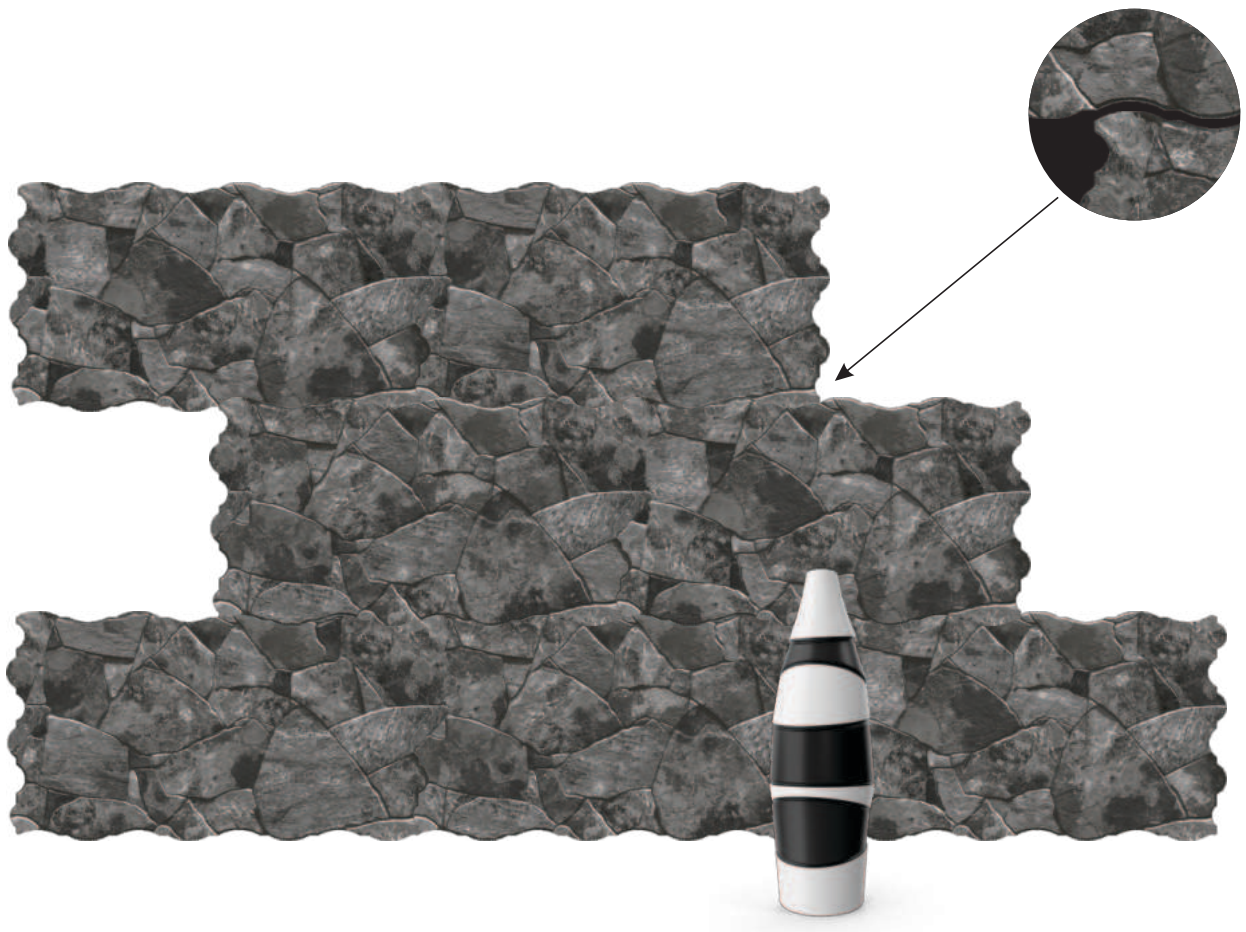

BERLIN CHARCOAL

VARMORA

TILES • BATHWARE

Size : 31x56cm
Series : Fusion
Surface: Rustic Matt