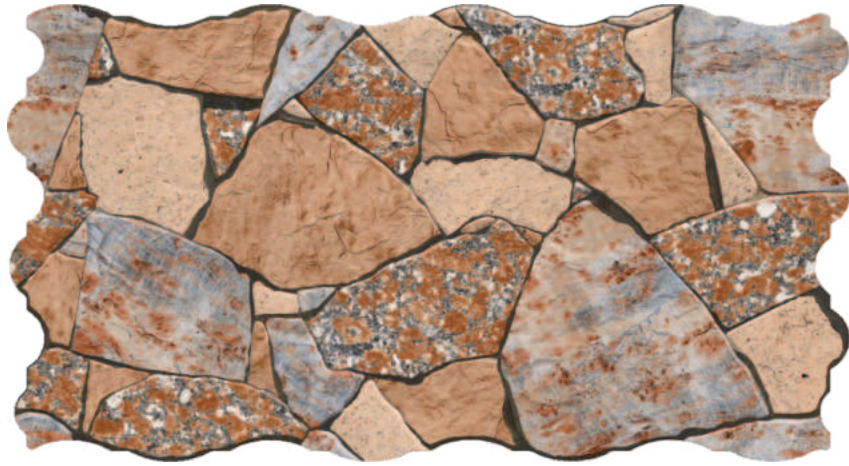

BERLIN CHOCO

TILES • BATHWARE

Size : 31x56cm
Series : Fusion
Surface: Rustic Matt