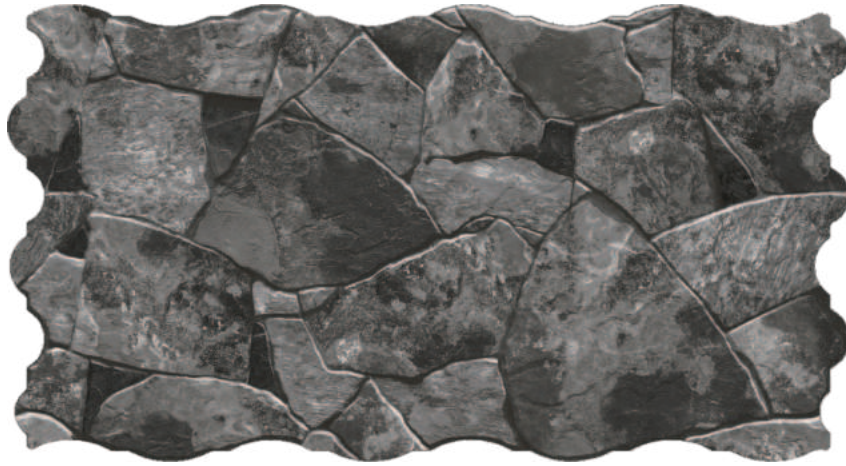

BERLIN CHARCOAL

VARMORA

TILES • BATHWARE

Size : 31x56cm
Series : Fusion
Surface: Rustic Matt