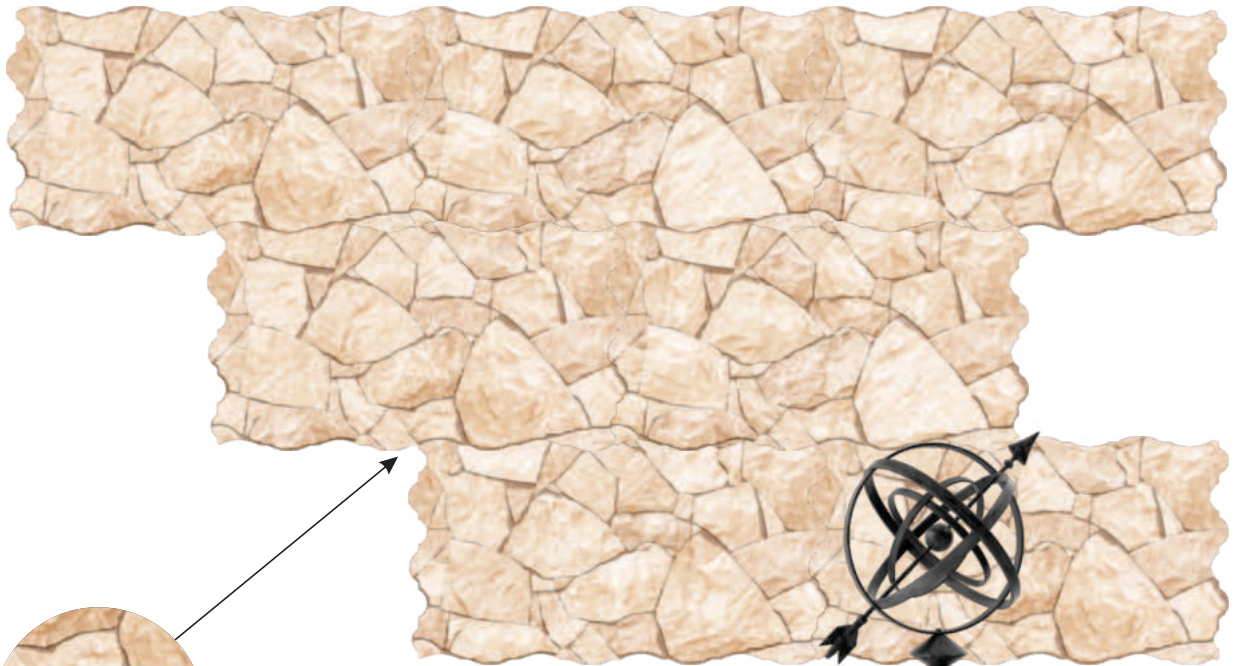

BERLIN CREMA

VARMORA

TILES • BATHWARE

Size : 31x56cm
Series : Fusion
Surface: Rustic Matt