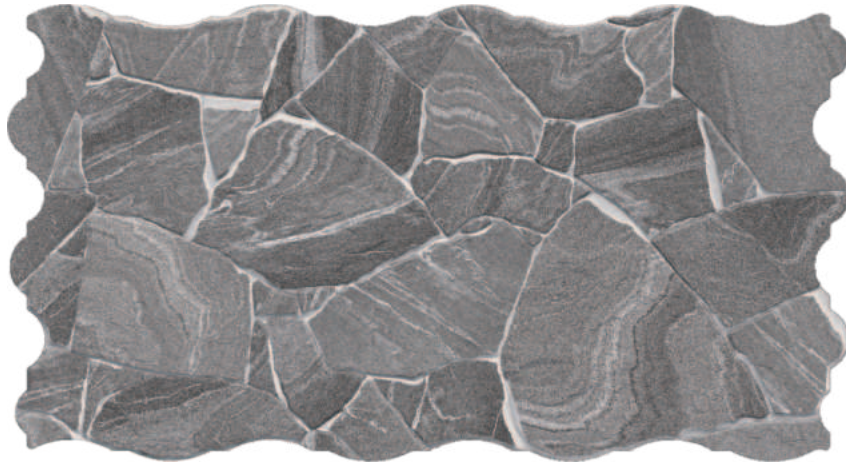

BERLIN GREY

TILES • BATHWARE

Size : 31x56cm
Series : Fusion
Surface: Rustic Matt