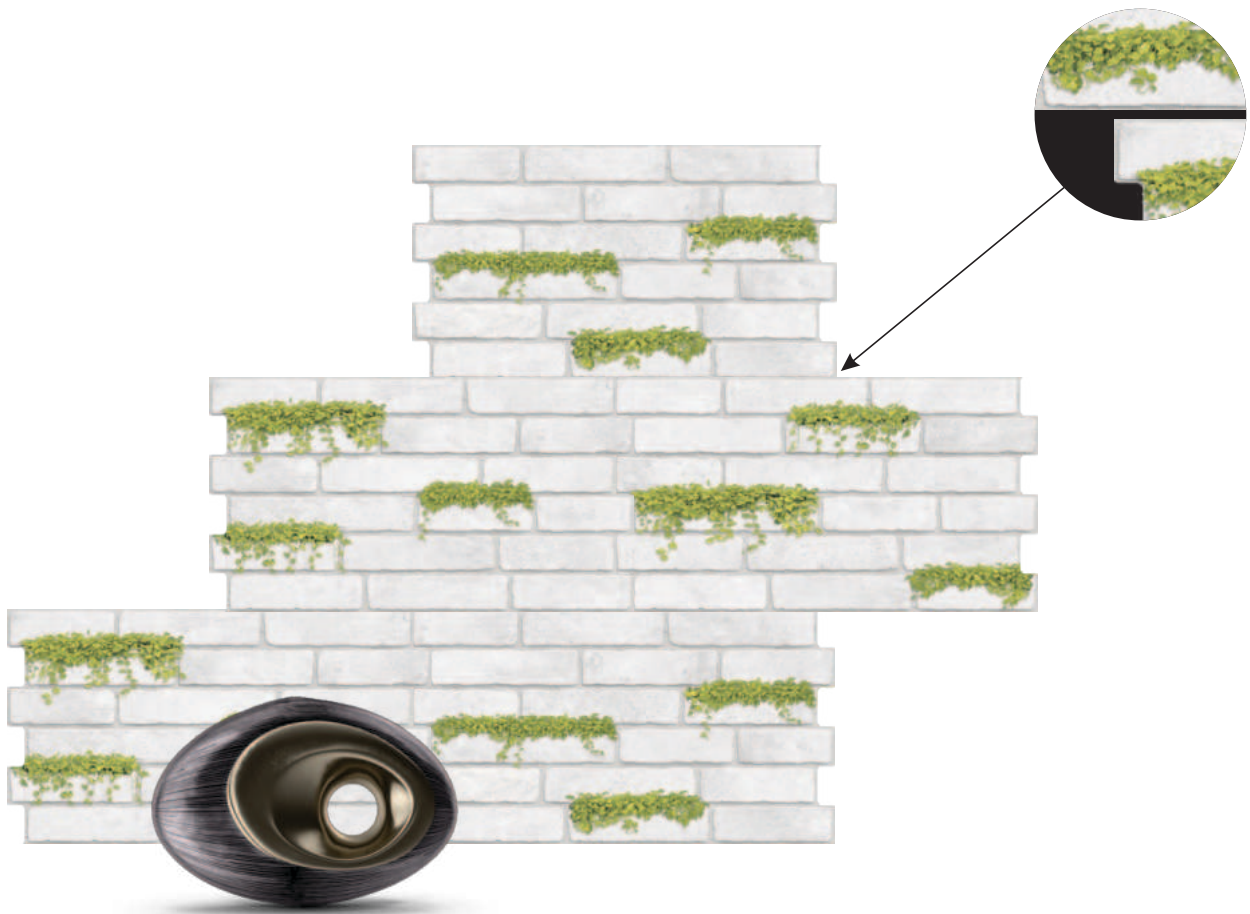

TOKYO GREEN LEAF

VARMORA

TILES • BATHWARE

Size : 31x56cm
Series : Fusion
Surface: Rustic Matt