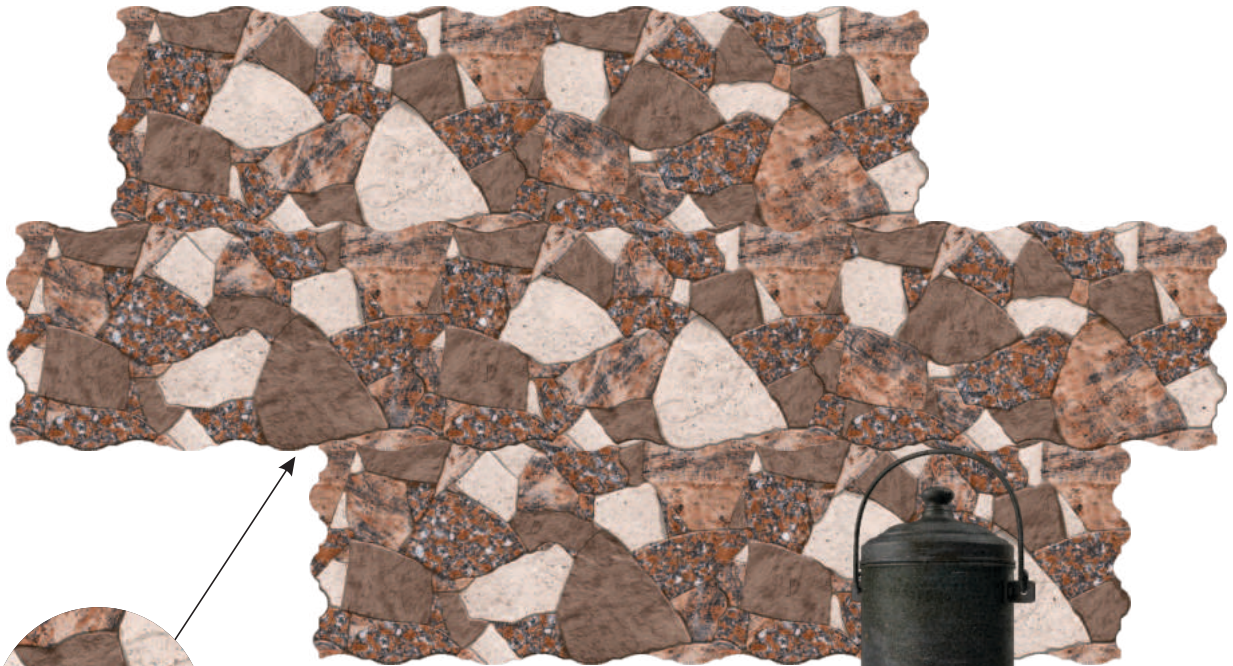

# BERLIN BROWN

**VARMORA**

TILES • BATHWARE

Size : 31x56cm  
Series : Fusion  
Surface: Rustic Matt