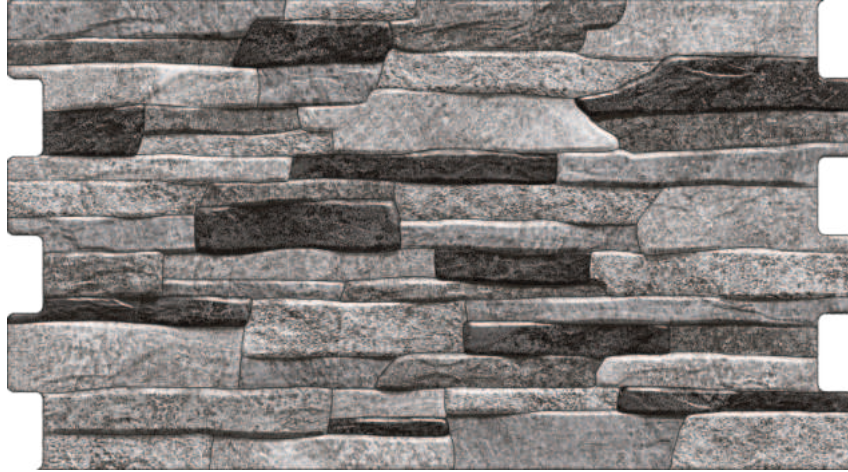

DESSERT GREY

TILES • BATHWARE

Size : 31x56cm
Series : Fusion
Surface: Rustic Matt