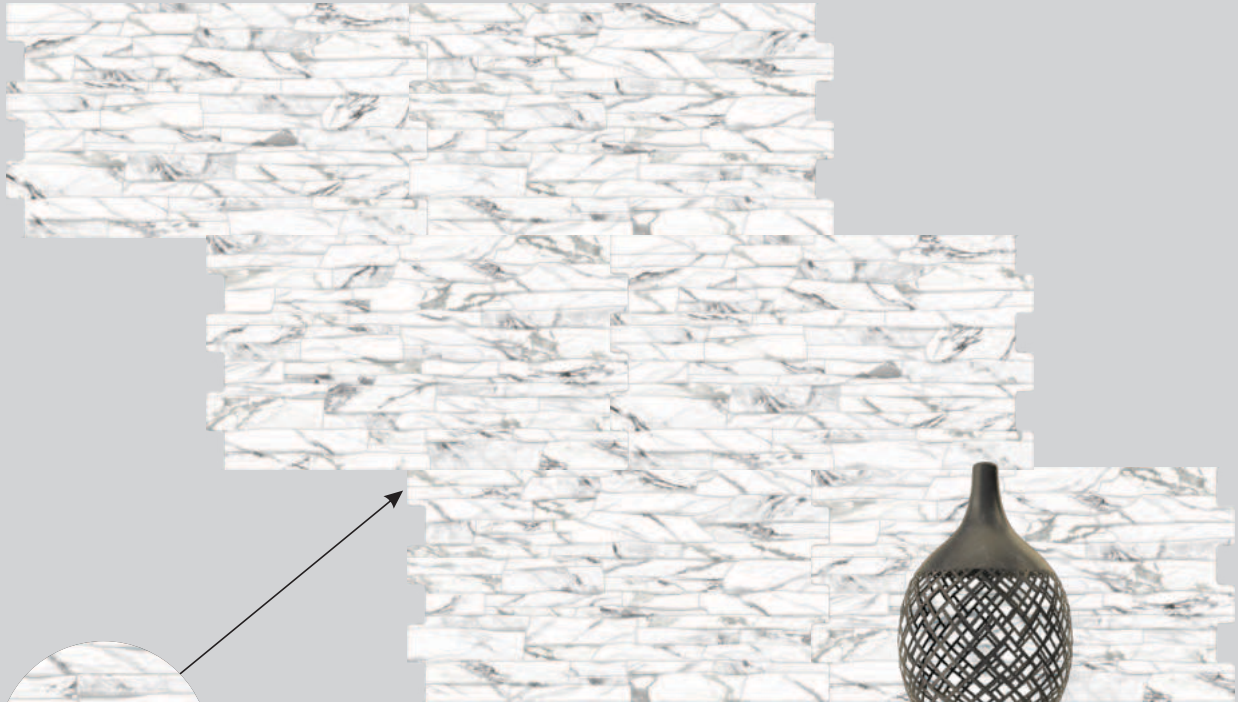

DESSERT PEARL

TILES • BATHWARE

Size : 31x56cm
Series : Fusion
Surface: Rustic Matt