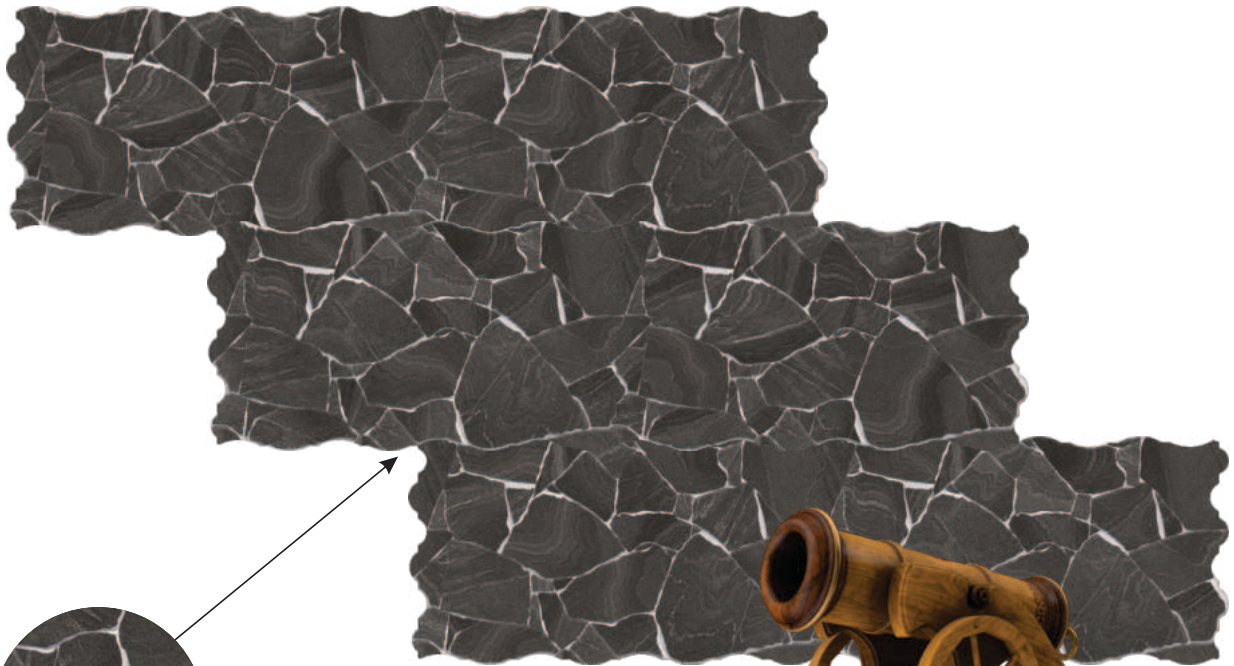

BERLIN BLACK

TILES • BATHWARE

Size : 31x56cm
Series : Fusion
Surface: Rustic Matt