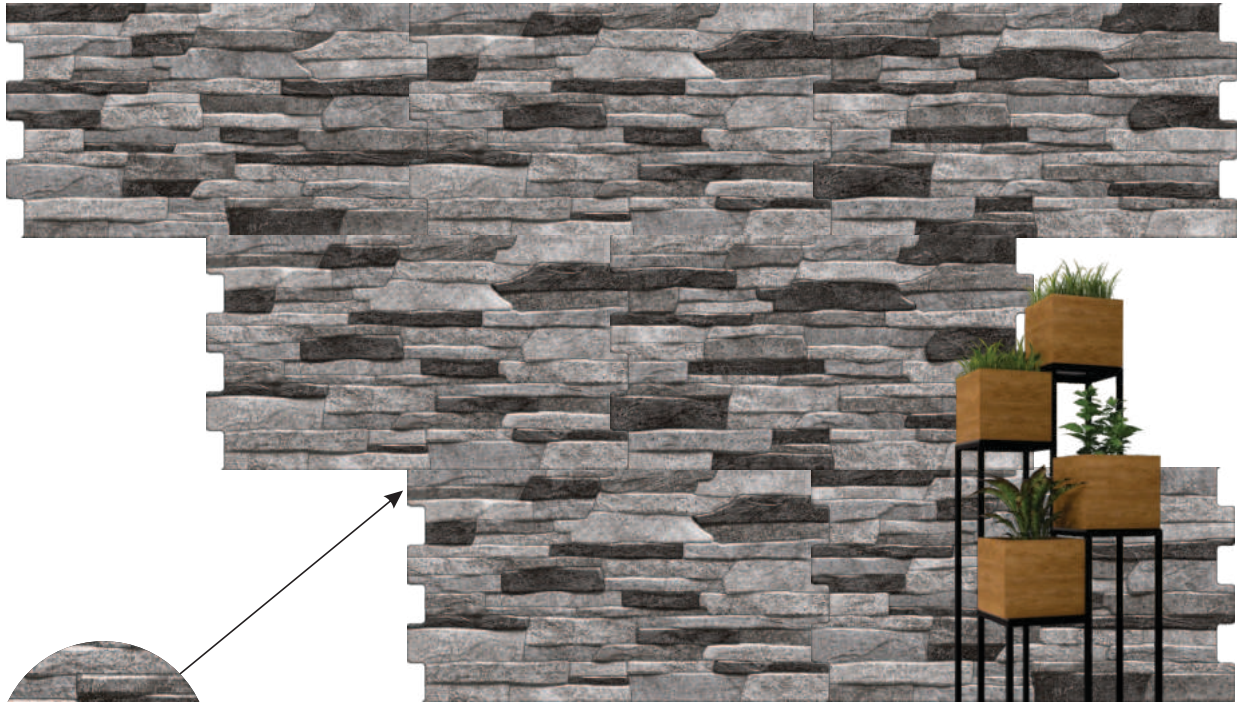

DESSERT GREY

TILES • BATHWARE

Size : 31x56cm
Series : Fusion
Surface: Rustic Matt