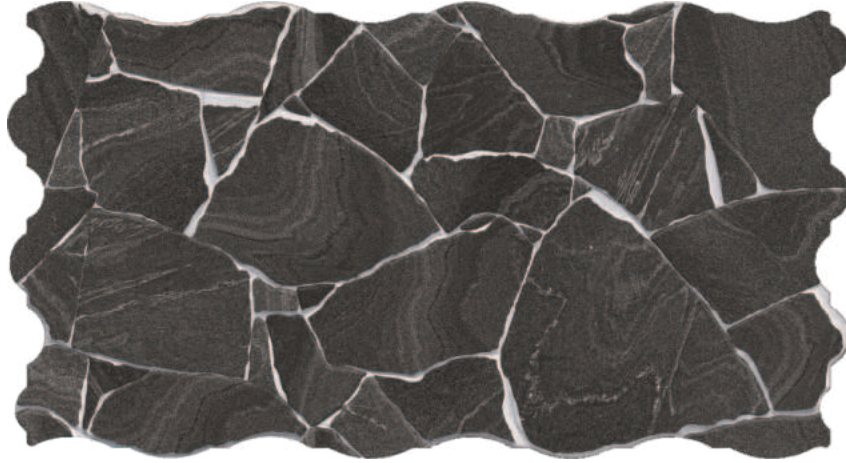

BERLIN BLACK

TILES • BATHWARE

Size : 31x56cm
Series : Fusion
Surface: Rustic Matt