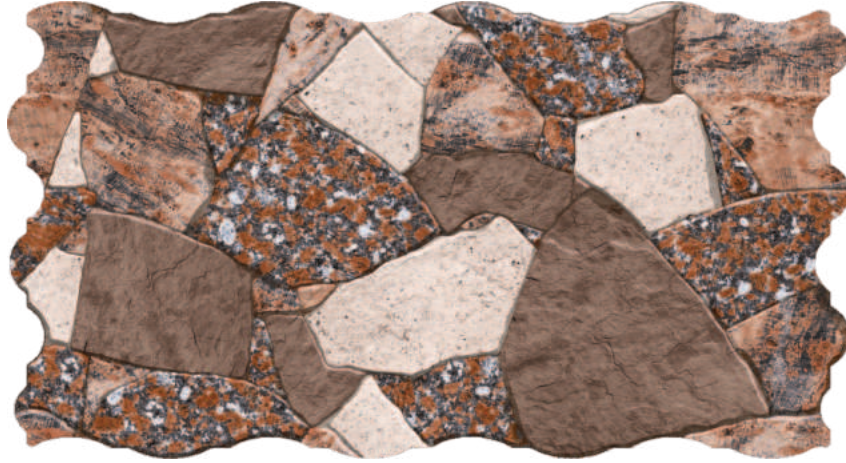

BERLIN BROWN

VARMORA

TILES • BATHWARE

Size : 31x56cm
Series : Fusion
Surface: Rustic Matt