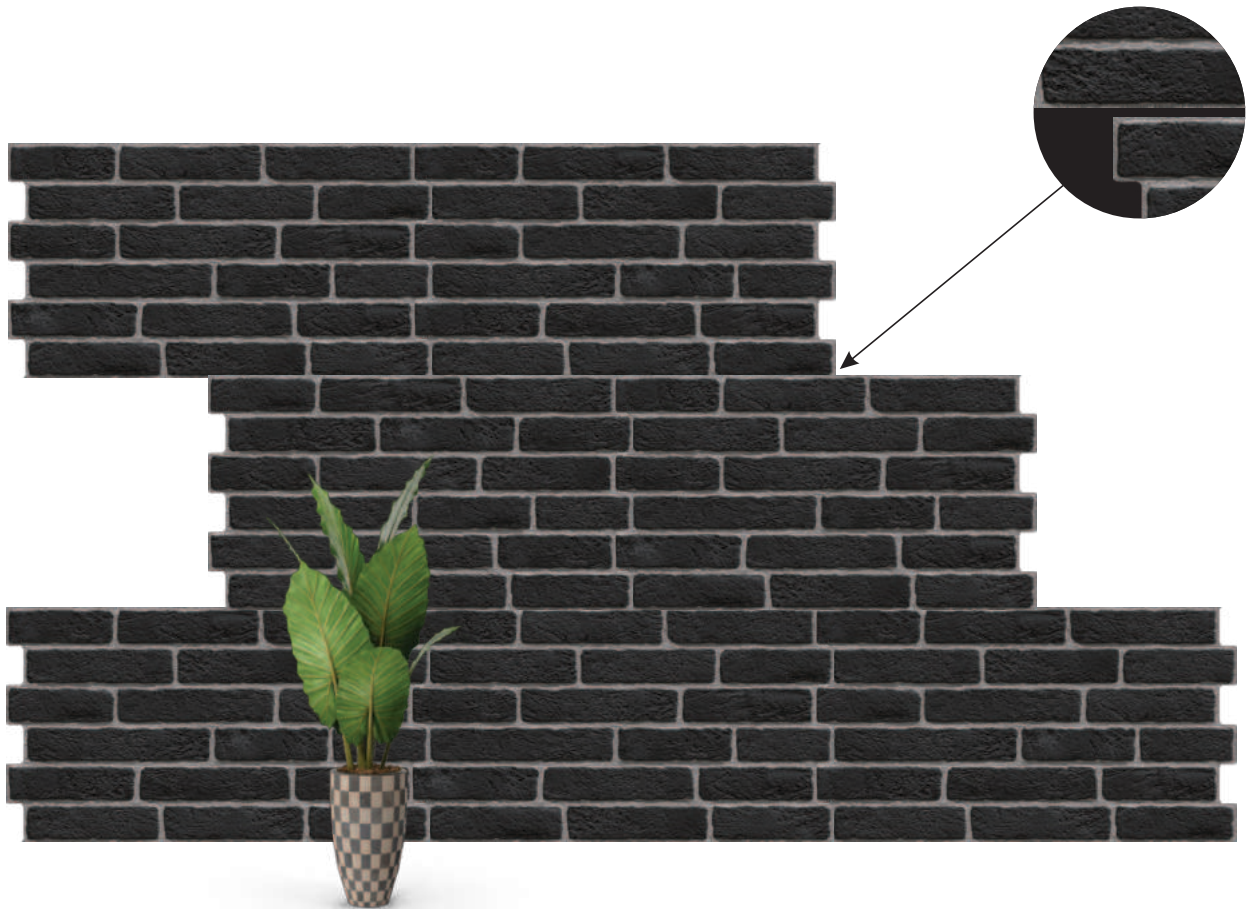

TOKYO BLACK

VARMORA

TILES • BATHWARE

Size : 31x56cm
Series : Fusion
Surface: Rustic Matt