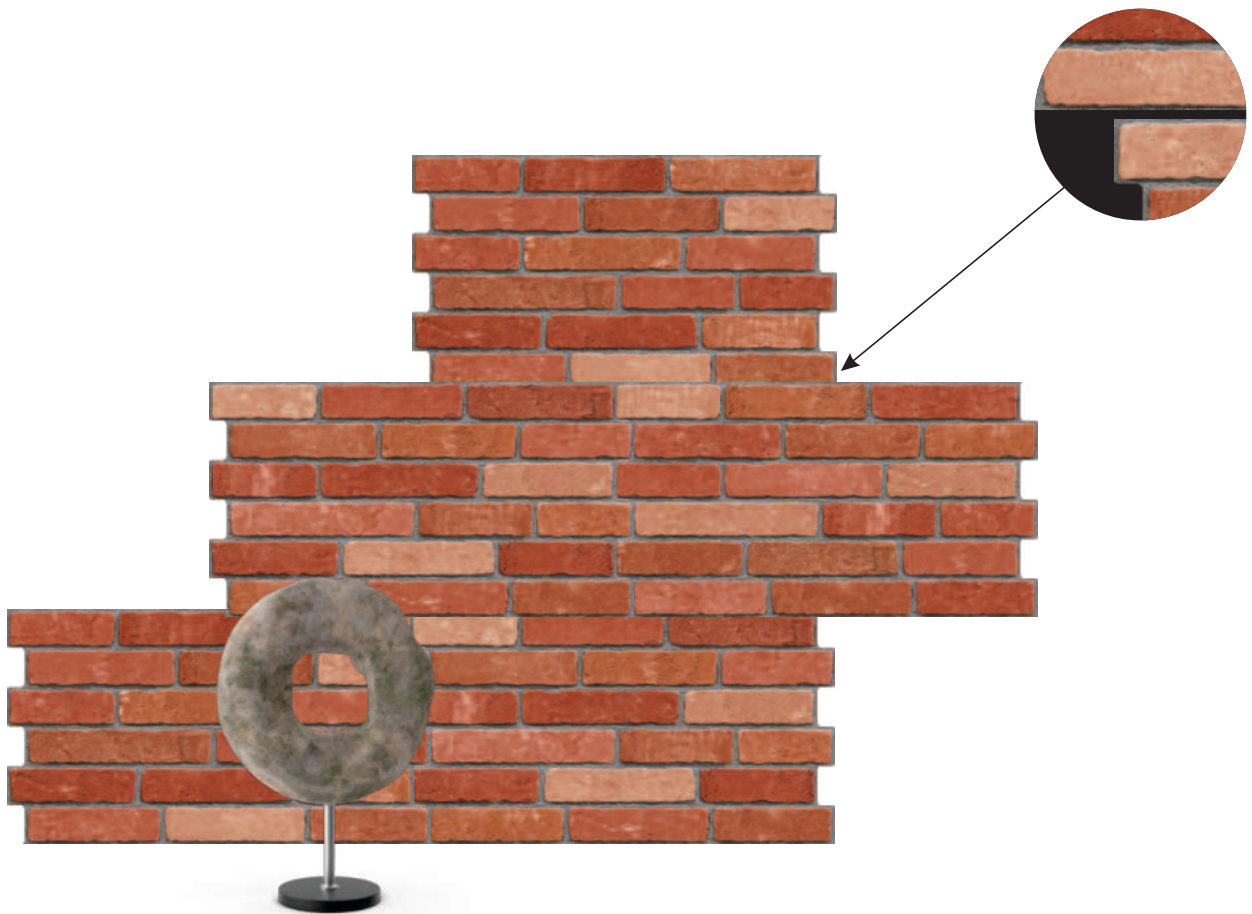

TOKYO BROWN

VARMORA

TILES • BATHWARE

Size : 31x56cm
Series : Fusion
Surface: Rustic Matt