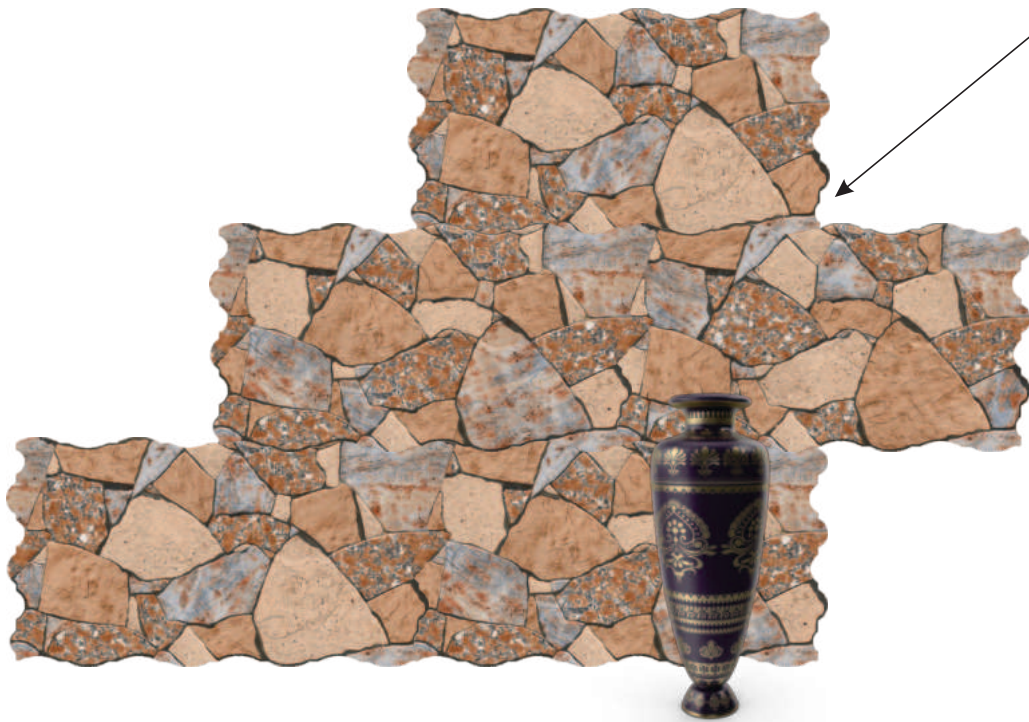

BERLIN CHOCO

TILES • BATHWARE

Size : 31x56cm
Series : Fusion
Surface: Rustic Matt