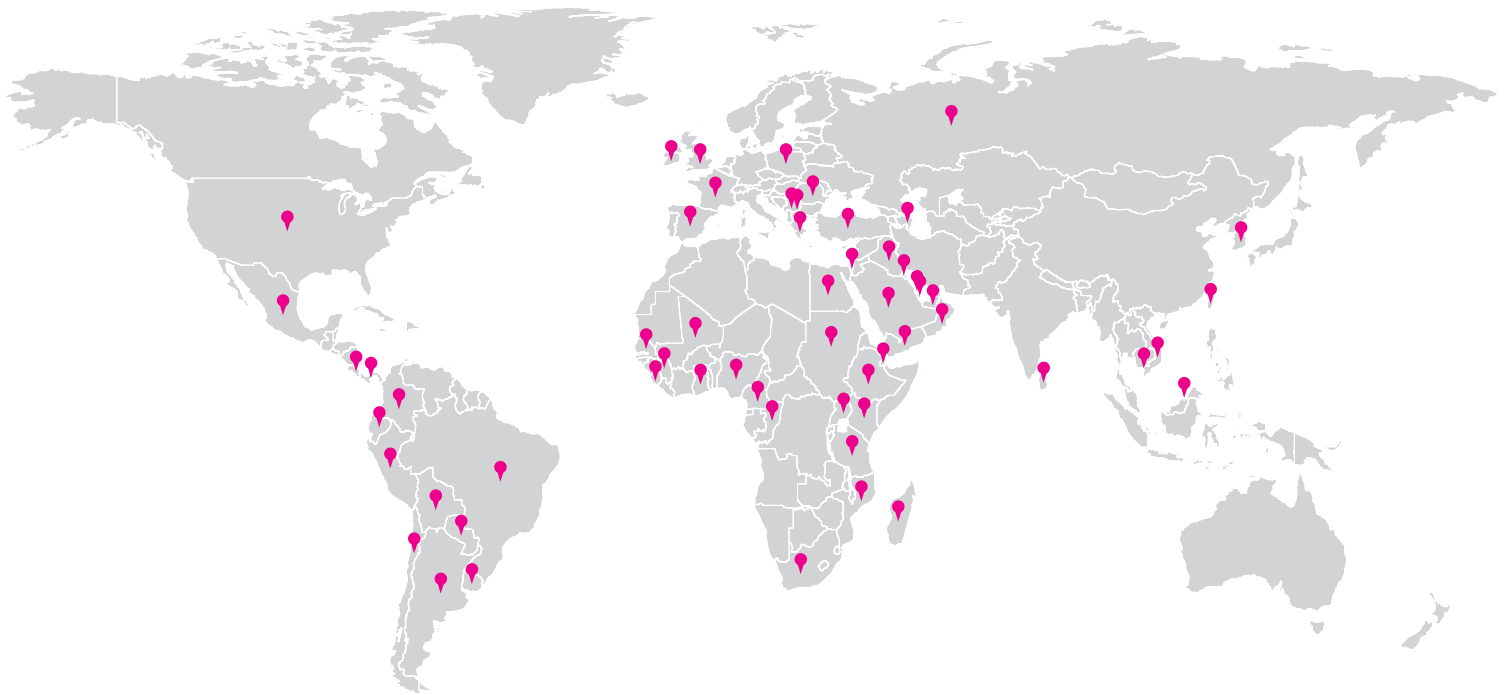

TOTAL SIZE OF EXPORT 6000+ CONTAINER PER YEAR

WORLD WIDE PRESENCE

ALBANIA	CANADA	IRELAND	LITHUANIA	PHILIPPINES	TAJIKISTAN	VIETNAM
ARMENIA	ECUADOR	ISRAEL	MACEDONIA	POLAND	TANZANIA	
AUSTRALIA	ETHIOPIA	ITALY	MALDIVES	PORTUGAL	THAILAND	
BAHRAIN	EGYPT	JAMAICA	MALI	QATAR	TRINIDAD &	
BELARUS	EL SALVADOR	JORDAN	MAURITIUS	R.DOMINICANA	TOBAGO	
BAHRAIN	FRANCE	KAZAKHSTAN	MEXICO	ROMANIA	TUNISIA	
BELGIUM	GEORGIA	KOREA	MOROCCO	RUSSIA	TURKEY	
BULGARIA	GREECE	KOSOVO	NAMIBIA	SENEGAL	UAE	
COLOMBIA	GUATEMALA	KUWAIT	NEW ZEALAND	SERBIA	UK	
CORINTO	HONDURAS	KYRGYZSTAN	NICARAGUA	SIERRA LEONE	UKRAINE	
COSTA RICA	HUNGARY	LEBANON	OMAN	SOUTH AFRICA	USA	
CROATIA	INDONESIA	LIBERIA	PANAMA	SPAIN	UZBEKISTAN	
DOMINICA	IRAQ	LIBYA	PERU	TAIWAN	VENEZUELA	

EXCLUSIVE VARMORA SHOWROOMS

CHINA	ETHIOPIA	MAURITIUS	TANZANIA	KOREA
COLOMBIA	IRAQ	SPAIN	UKRAINE	UZBEKISTAN
EGYPT	KUWAIT	TAIWAN	UAE	LITHUANIA

For Overseas Inquiry:

VARMORA GRANITO: 8-A, National Highway, At: Dhuva, Ta: Wankaner, Dist: Morbi, Gujarat (India.)

Contact No. +91 - 97277 77791 | E-mail: exports@varmora.com