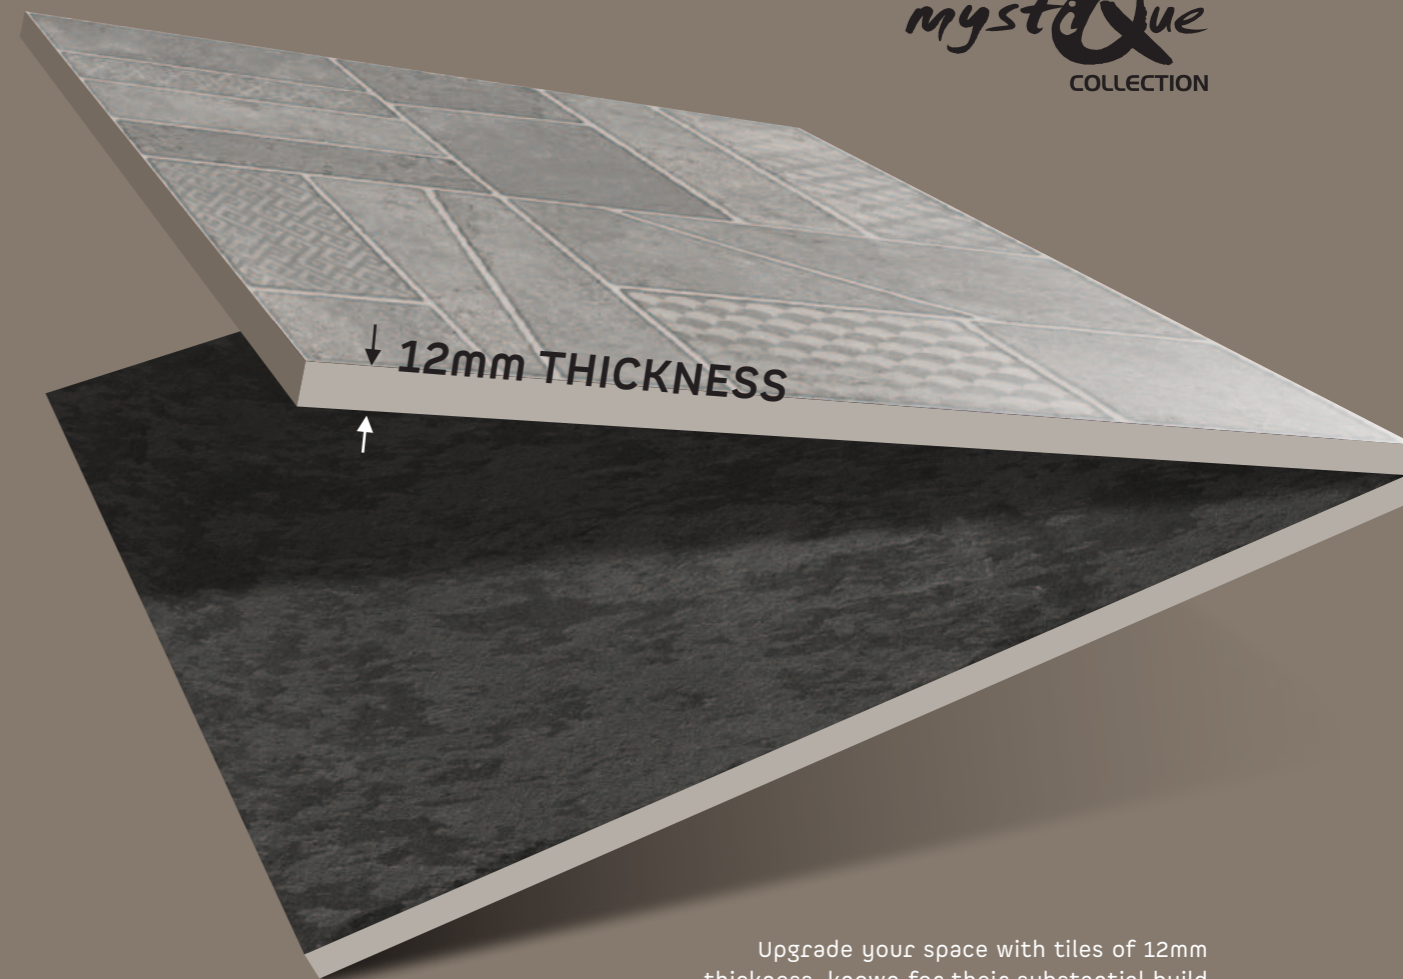

Upgrade your space with tiles of 12mm thickness, known for their substantial build and versatility. The thickness adds resilience and a touch of elegance to spaces.

mystique
COLLECTION

Preview of : Basaltic Brown