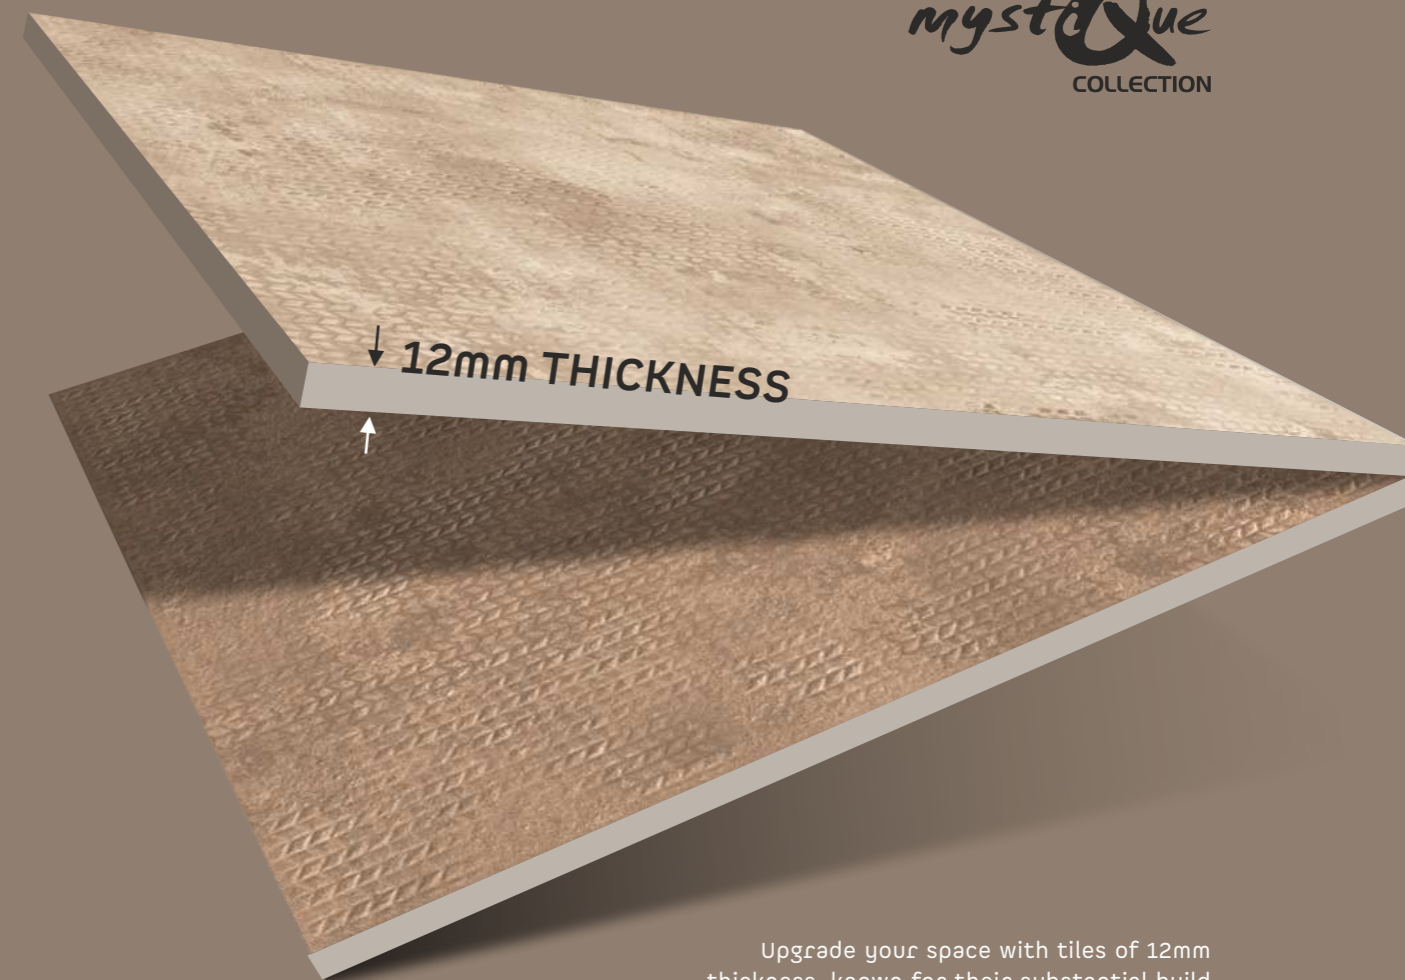

Upgrade your space with tiles of 12mm thickness, known for their substantial build and versatility. The thickness adds resilience and a touch of elegance to spaces.

mystique
COLLECTION

Astrid | Rustic
Matt