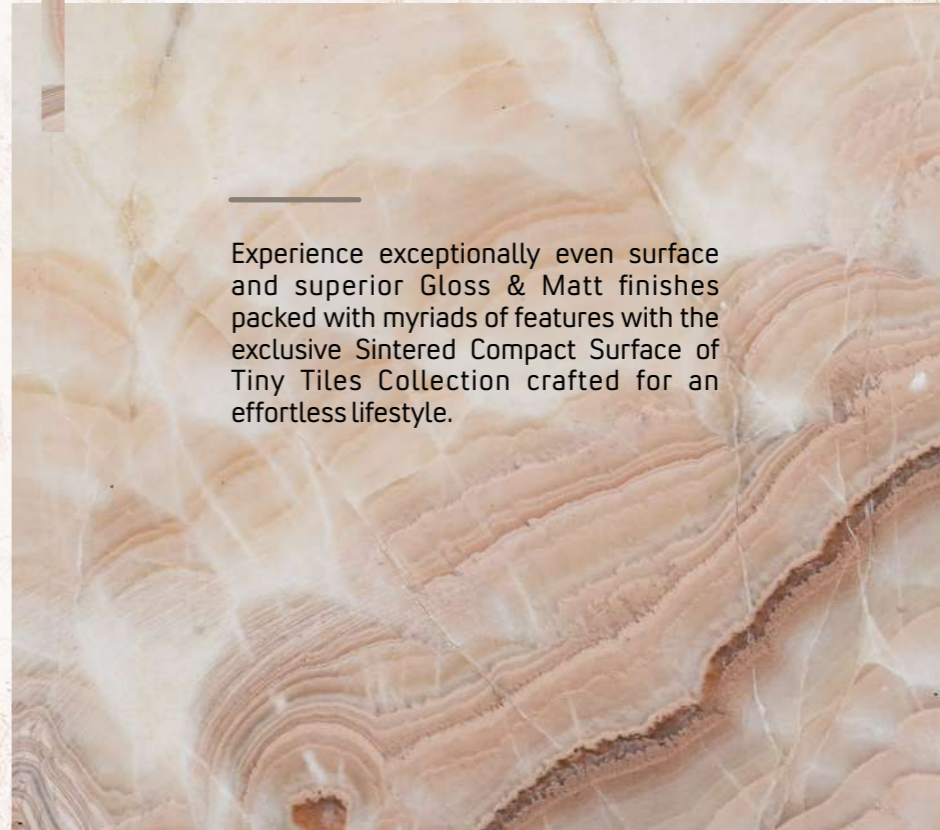

NATURALLY INSPIRED

Experience exceptionally even surface and superior Gloss & Matt finishes packed with myriads of features with the exclusive Sintered Compact Surface of Tiny Tiles Collection crafted for an effortless lifestyle.