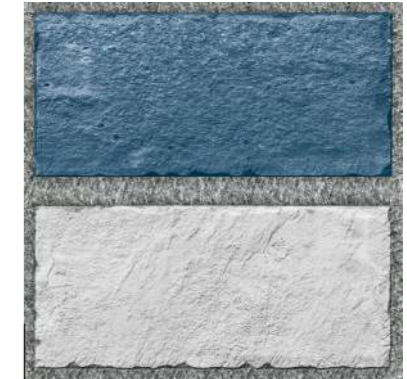

Cinzo Multi
Random Faces - 4