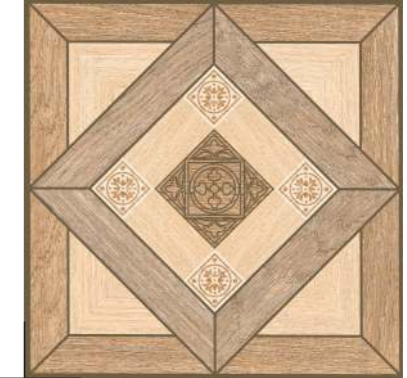

Marmi Brown