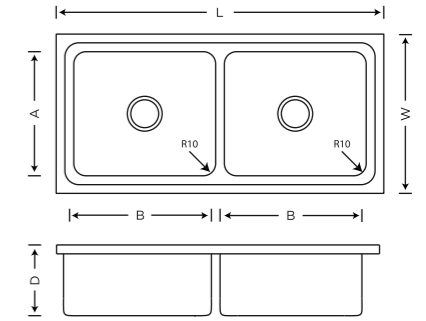

Item Code	Overall Size (LxWxD)	Bowl Size (AxBxD)	Description	Finish	MRP
KS02A02	24X18X8.5	22X14X8.5	Single Bowl with Faucet Deck	SATIN	₹ 11945

Item Code	Overall Size (LxWxD)	Bowl Size (AxBxD)	Description	Finish	MRP
KS02B13	36X20X9	34X18X9	Double Bowl with Faucet Deck	SATIN	₹ 23995

Item Code	Overall Size (LxWxD)	Bowl Size (AxBxD)	Description	Finish	MRP
KS02C08	37X18X9	17X16X9	Single Bowl With Drain Board SS 304 1mm Thickness	Satin	₹16995

Item Code	Overall Size (LxWxD)	Bowl Size (AxBxD)	Description	Finish	MRP
KS02D10	45X20X9	18X15X9	Double Bowl With Drain Board SS 304 1mm Thickness	Satin	₹22995

Castle (Handmade R-10 Series)

Item Code	Overall Size (LxWxD)	Bowl Size (AxBxD)	Description	Finish	MRP
KS12A15	18X16X9	16X14X9	Single Bowl (Hand Made) SS 304 Grade 0.8mm Thickness with Coupling Waste Pipe 36" and Vegetable Basket	Satin	₹ 8495
KS12A13	21X18X9	19X16X9			₹ 8995
KS12A03	24X18X9	22X16X9			₹ 9395

Item Code	Overall Size (LxWxD)	Bowl Size (AxBxD)	Description	Finish	MRP
KS12B14	37X18X9	17X16X9	Double Bowl (Hand Made) SS 304 Grade 0.8mm Thickness	Satin	₹ 16495
KS12B12	45X20X9	21X18X9			₹ 18795

Item Code	Overall Size (LxWxD)	Bowl Size (AxBxD)	Description	Finish	MRP
KS12C08	37X18X9	17X16X9	Single Bowl With Drain Board SS 304 0.8mm Thickness	Satin	₹ 14995