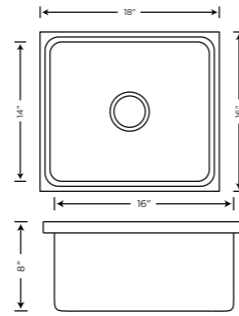

KS01A01

Overall Size 21X18X8	
Bowl Size 18.4X15.3X8	
Description Single Bowl (Quartz)	
Granite	Metallic
MRP	MRP
₹7195	₹7995

KS01A06

Overall Size 24X18X8	
Bowl Size 22X16X8	
Description Single Bowl (Quartz)	
Granite	Metallic
MRP	MRP
₹7495	₹8295

KS01A02

Overall Size 36X18X9	
Bowl Size 18.8X15.5X9	
Description Single Bowl With Drain Board (Quartz)	
Granite	Metallic
MRP	MRP
₹11995	₹13495

KS01C08

- Scratch Resistant
- Easy To Clean

- Stain Resistant
- 5 Year Warranty