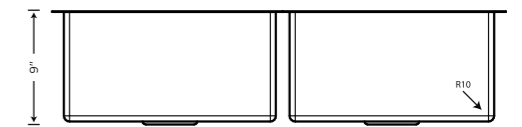

KS01A03

Overall Size 24X20X9	
Bowl Size 22X16X9	
Description Single Bowl (Quartz)	
Granite	Metallic
MRP	MRP
₹9495	₹9995

KS01A04

Signature (Handmade PVD Coated sinks)

CHAMPAGNE GOLD

BLACK

ROSE GOLD

Item Code	Overall Size (LxWxD)	Bowl Size (AxBxD)	Description	Finish	MRP
KS02A03	24X18X9	22X16X9	Single Bowl (Hand Made) SS 304 1mm Thickness	Black	₹19995
KS02A03	24X18X9	22X16X9	Single Bowl (Hand Made) SS 304 1mm Thickness	Rose Gold	₹17495
KS02A03	24X18X9	22X16X9	Single Bowl (Hand Made) SS 304 1mm Thickness	Champagne Gold	₹17495

Signature (Handmade R-10 Series)

VARMORA

TILES • BATHWARE

Item Code	Overall Size (LxWxD)	Bowl Size (AxBxD)	Description	Finish	MRP
KS02A01	16X16X8	14X14X8	Single Bowl (Hand Made) SS 304 1mm Thickness	Satin	₹9495
KS02A15	18X16X9	16X14X9			₹9495
KS02A13	21X18X9	19X16X9			₹9995
KS02A03	24X18X9	22X16X9			₹10495

Item Code	Overall Size (LxWxD)	Bowl Size (AxBxD)	Description	Finish	MRP
KS02A02	24X18X8.5	22X14X8.5	Single Bowl with Faucet Deck	SATIN	₹ 11945

Item Code	Overall Size (LxWxD)	Bowl Size (AxBxD)	Description	Finish	MRP
KS02B13	36X20X9	34X18X9	Double Bowl with Faucet Deck	SATIN	₹ 23995