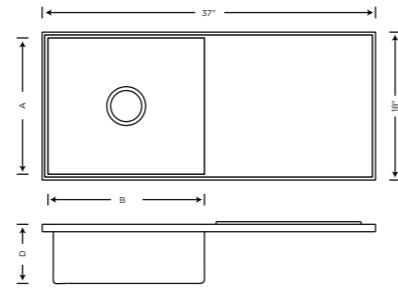

Signature (Handmade R-10 Series)

VARMORA

TILES • BATHWARE

Item Code	Overall Size (LxWxD)	Bowl Size (AxBxD)	Description	Finish	MRP
KS02A01	16X16X8	14X14X8	Single Bowl (Hand Made) SS 304 1mm Thickness	Satin	₹9495
KS02A15	18X16X9	16X14X9			₹9495
KS02A13	21X18X9	19X16X9			₹9995
KS02A03	24X18X9	22X16X9			₹10495

Item Code	Overall Size (LxWxD)	Bowl Size (AxBxD)	Description	Finish	MRP
KS02A02	24X18X8.5	22X14X8.5	Single Bowl with Faucet Deck	SATIN	₹ 11945

Item Code	Overall Size (LxWxD)	Bowl Size (AxBxD)	Description	Finish	MRP
KS02B13	36X20X9	34X18X9	Double Bowl with Faucet Deck	SATIN	₹ 23995

Signature (Handmade R-10 Series)

Item Code	Overall Size (LxWxD)	Bowl Size (AxBxD)	Description	Finish	MRP
KS02B14	37X18X9	17X16X9	Double Bowl (Hand Made) SS 304 Grade 1mm Thickness	Satin	₹18795
KS02B12	45X20X9	21X18X9			₹21495

Item Code	Overall Size (LxWxD)	Bowl Size (AxBxD)	Description	Finish	MRP
KS02C08	37X18X9	17X16X9	Single Bowl With Drain Board SS 304 1mm Thickness	Satin	₹16995

Item Code	Overall Size (LxWxD)	Bowl Size (AxBxD)	Description	Finish	MRP
KS02D10	45X20X9	18X15X9	Double Bowl With Drain Board SS 304 1mm Thickness	Satin	₹22995