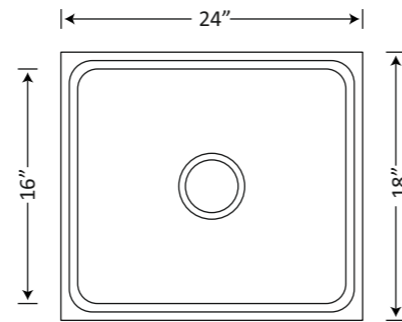

KS01B12

Overall Size 33X22X10	
Bowl Size 20.51x18x10	
Description Single Bowl With Drain Board (Quartz)	
Granite	Metallic
MRP	MRP
₹11295	₹12495

KS01C09

Overall Size 34X20X9	
Bowl Size 32X16X9	
Description Double Bowl (Quartz)	
Granite	Metallic
MRP	MRP
₹12995	₹14495

KS01A03

Overall Size 24X20X9	
Bowl Size 22X16X9	
Description Single Bowl (Quartz)	
Granite	Metallic
MRP	MRP
₹9495	₹9995

KS01A04

Signature (Handmade PVD Coated sinks)

CHAMPAGNE GOLD

BLACK

ROSE GOLD

Item Code	Overall Size (LxWxD)	Bowl Size (AxBxD)	Description	Finish	MRP
KS02A03	24X18X9	22X16X9	Single Bowl (Hand Made) SS 304 1mm Thickness	Black	₹19995
KS02A03	24X18X9	22X16X9	Single Bowl (Hand Made) SS 304 1mm Thickness	Rose Gold	₹17495
KS02A03	24X18X9	22X16X9	Single Bowl (Hand Made) SS 304 1mm Thickness	Champagne Gold	₹17495

Signature (Handmade R-10 Series)

VARMORA

TILES • BATHWARE

Item Code	Overall Size (LxWxD)	Bowl Size (AxBxD)	Description	Finish	MRP
KS02A01	16X16X8	14X14X8	Single Bowl (Hand Made) SS 304 1mm Thickness	Satin	₹9495
KS02A15	18X16X9	16X14X9			₹9495
KS02A13	21X18X9	19X16X9			₹9995
KS02A03	24X18X9	22X16X9			₹10495

Item Code	Overall Size (LxWxD)	Bowl Size (AxBxD)	Description	Finish	MRP
KS02A02	24X18X8.5	22X14X8.5	Single Bowl with Faucet Deck	SATIN	₹ 11945

Item Code	Overall Size (LxWxD)	Bowl Size (AxBxD)	Description	Finish	MRP
KS02B13	36X20X9	34X18X9	Double Bowl with Faucet Deck	SATIN	₹ 23995