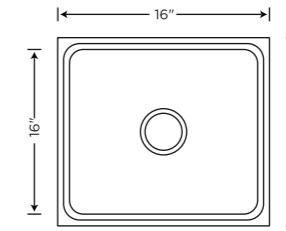

KS01B12

Overall Size 33X22X10	
Bowl Size 20.51x18x10	
Description Single Bowl With Drain Board (Quartz)	
Granite	Metallic
MRP	MRP
₹11295	₹12495

KS01C09

Overall Size 34X20X9	
Bowl Size 32X16X9	
Description Double Bowl (Quartz)	
Granite	Metallic
MRP	MRP
₹12995	₹14495

KS01A03

Overall Size 24X20X9	
Bowl Size 22X16X9	
Description Single Bowl (Quartz)	
Granite	Metallic
MRP	MRP
₹9495	₹9995

KS01A04

Signature (Handmade PVD Coated sinks)

CHAMPAGNE GOLD

BLACK

ROSE GOLD

Item Code	Overall Size (LxWxD)	Bowl Size (AxBxD)	Description	Finish	MRP
KS02A03	24X18X9	22X16X9	Single Bowl (Hand Made) SS 304 1mm Thickness	Black	₹19995
KS02A03	24X18X9	22X16X9	Single Bowl (Hand Made) SS 304 1mm Thickness	Rose Gold	₹17495
KS02A03	24X18X9	22X16X9	Single Bowl (Hand Made) SS 304 1mm Thickness	Champagne Gold	₹17495

Signature (Handmade R-10 Series)

VARMORA

TILES • BATHWARE

Item Code	Overall Size (LxWxD)	Bowl Size (AxBxD)	Description	Finish	MRP
KS02A01	16X16X8	14X14X8	Single Bowl (Hand Made) SS 304 1mm Thickness	Satin	₹9495
KS02A15	18X16X9	16X14X9			₹9495
KS02A13	21X18X9	19X16X9			₹9995
KS02A03	24X18X9	22X16X9			₹10495

Item Code	Overall Size (LxWxD)	Bowl Size (AxBxD)	Description	Finish	MRP
KS02A02	24X18X8.5	22X14X8.5	Single Bowl with Faucet Deck	SATIN	₹ 11945

Item Code	Overall Size (LxWxD)	Bowl Size (AxBxD)	Description	Finish	MRP
KS02B13	36X20X9	34X18X9	Double Bowl with Faucet Deck	SATIN	₹ 23995