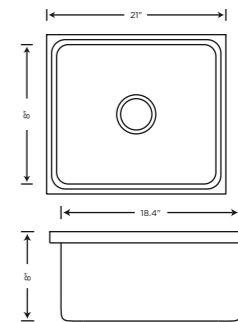

Overall Size
24X18X8
Bowl Size
22X16X8
Description
Single Bowl (Quartz)
MRP ₹ 8995/-

Overall Size
24X18X8
Bowl Size
22X16X8
Description
Single Bowl (Quartz)
MRP ₹ 8995/-

Overall Size
24X18X8
Bowl Size
22X16X8
Description
Single Bowl (Quartz)
MRP ₹ 8995/-

Overall Size
24X18X8
Bowl Size
22X16X8
Description
Single Bowl (Quartz)
MRP ₹ 8995/-

Overall Size
24X18X8
Bowl Size
22X16X8
Description
Single Bowl (Quartz)
MRP ₹ 8995/-

Overall Size
24X18X8
Bowl Size
22X16X8
Description
Single Bowl (Quartz)
MRP ₹ 8495/-

A sophisticated creation for
luxurious kitchens

12
COLOUR

Varmora Quartz Sinks are made in 12 different colors to allow them to seamlessly reside in your kitchens.

- Scratch Resistant
- Easy To Clean
- Stain Resistant
- 5 Year Warranty

Note: Actual Product Colors May Vary From Catalogue.