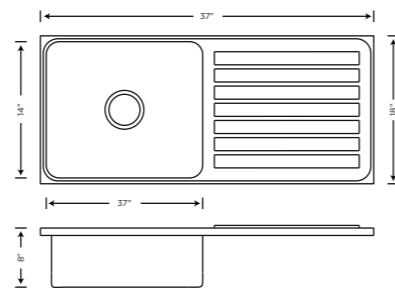

Item Code	Overall Size (LxWxD)	Bowl Size (AxBxD)	Description	Finish Hi-Glossy	Finish Satin
KS11C08	37X18X8	16X14X8	Single Bowl With Drain Board (Regular) SS 304 Round Coupling 0.8mm Thickness	₹6695	₹7045