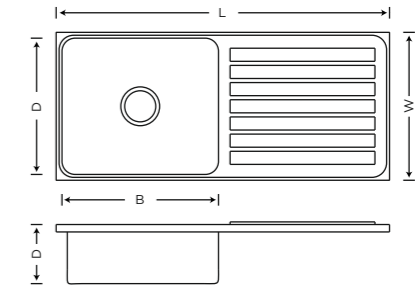

Item Code	Overall Size (LxWxD)	Bowl Size (AxBxD)	Description	Finish	MRP
KS12B14	37X18X9	17X16X9	Double Bowl (Hand Made) SS 304 Grade 0.8mm Thickness	Satin	₹ 16495
KS12B12	45X20X9	21X18X9			₹ 18795

Item Code	Overall Size (LxWxD)	Bowl Size (AxBxD)	Description	Finish	MRP
KS12C08	37X18X9	17X16X9	Single Bowl With Drain Board SS 304 0.8mm Thickness	Satin	₹ 14995

Note: Castle Is With 2.0mm Collar

Castle (Handmade R-10 Series)

Item Code	Overall Size (LxWxD)	Bowl Size (AxBxD)	Description	Finish	MRP
KS12D10	45X20X9	18X15X9	Double Bowl With Drain Board SS 304 Grade 0.8mm Thickness	Satin	₹19995

Elegence (Stainless Steel Press Sinks)

Item Code	Overall Size (LxWxD)	Bowl Size (AxBxD)	Description	Finish Hi-Glossy	Finish Satin
KSO4B11	37X18X8	16X14X8	Double Bowl (Regular) SS 304 1.00mm Thickness ISI Grade	₹11995	₹12395
KSO4B12	45X20X9	20X16X9		₹14495	₹14895

Elegence (Stainless Steel Press Sinks)

Item Code	Overall Size (LxWxD)	Bowl Size (AxBxD)	Description	Finish Hi-Glossy	Finish Satin
KSO4C09	32X18X8	14X16X8	Single Bowl With Drain Board Regular SS 304 1.00mm Thickness	₹7195	₹7445
KSO4C08	37X18X8	16X14X8		₹7775	₹8125
KSO4D09	45X20X9	20X16X9		₹10995	₹11395