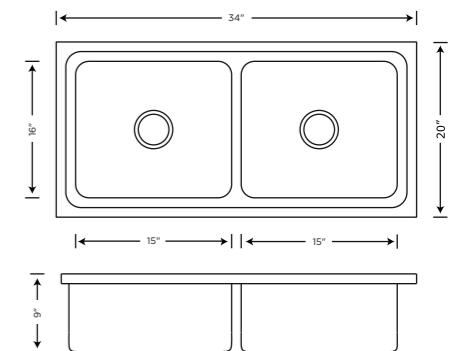

Overall Size 18X16X8	
Bowl Size 16X14X8	
Description Single Bowl (Quartz)	
Granite	Metallic
MRP	MRP
₹5795	₹6395

Overall Size 21X18X8	
Bowl Size 18.4X15.3X8	
Description Single Bowl (Quartz)	
Granite	Metallic
MRP	MRP
₹7195	₹7995

Overall Size 24X18X8	
Bowl Size 22X16X8	
Description Single Bowl (Quartz)	
Granite	Metallic
MRP	MRP
₹7495	₹8295

Overall Size 36X18X9	
Bowl Size 18.8X15.5X9	
Description Single Bowl With Drain Board (Quartz)	
Granite	Metallic
MRP	MRP
₹11995	₹13495

- Scratch Resistant
- Easy To Clean

- Stain Resistant
- 5 Year Warranty

Note: Actual Product Colors May Vary From Catalogue.

Overall Size 40X20X9	
Bowl Size 18.8X16.9X9	
Description Single Bowl With Drain Board (Quartz)	
Granite	Metallic
MRP	MRP
₹12995	₹14295

Overall Size 45X20X9	
Bowl Size 20X17X9	
Description Double Bowl (Quartz)	
Granite	Metallic
MRP	MRP
₹16995	₹18995

Overall Size 33X22X10	
Bowl Size 20.51x18x10	
Description Single Bowl With Drain Board (Quartz)	
Granite	Metallic
MRP	MRP
₹11295	₹12495

Overall Size 34X20X9	
Bowl Size 32X16X9	
Description Double Bowl (Quartz)	
Granite	Metallic
MRP	MRP
₹12995	₹14495

- Scratch Resistant
- Easy To Clean

- Stain Resistant
- 5 Year Warranty

Note: Actual Product Colors May Vary From Catalogue.