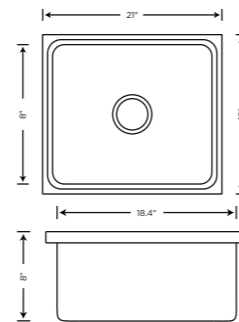

Overall Size
24X18X8
Bowl Size
22X16X8
Description
Single Bowl (Quartz)
MRP ₹ 8995/-

Overall Size
24X18X8
Bowl Size
22X16X8
Description
Single Bowl (Quartz)
MRP ₹ 8995/-

Overall Size
24X18X8
Bowl Size
22X16X8
Description
Single Bowl (Quartz)
MRP ₹ 8995/-

Overall Size
24X18X8
Bowl Size
22X16X8
Description
Single Bowl (Quartz)
MRP ₹ 8995/-

Overall Size
24X18X8
Bowl Size
22X16X8
Description
Single Bowl (Quartz)
MRP ₹ 8995/-

Overall Size
24X18X8
Bowl Size
22X16X8
Description
Single Bowl (Quartz)
MRP ₹ 8495/-

A sophisticated creation for
luxurious kitchens

12
COLOUR

Varmora Quartz Sinks are made in 12 different colors to allow them to seamlessly reside in your kitchens.

- Scratch Resistant
- Easy To Clean
- Stain Resistant
- 5 Year Warranty

Note: Actual Product Colors May Vary From Catalogue.