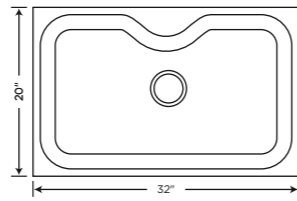

Item Code	Overall Size (LxWxD)	Bowl Size (AxBxD)	Description	Finish	Finish
				Hi-Glossy	Satin
KS06A01	32X20X9	29X17X9	Single Bowl - Designer	₹12225	₹12475