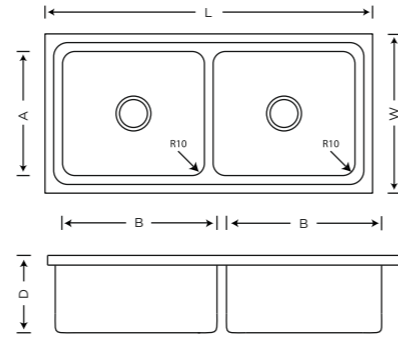

Signature (Handmade R-10 Series)

Item Code	Overall Size (LxWxD)	Bowl Size (AxBxD)	Description	Finish	MRP
KS02B14	37X18X9	17X16X9	Double Bowl (Hand Made) SS 304 Grade 1mm Thickness	Satin	₹18795
KS02B12	45X20X9	21X18X9			₹21495