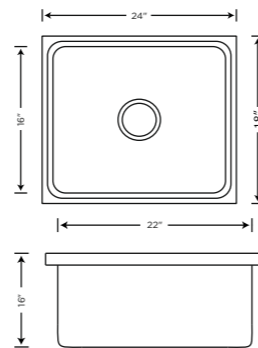

KS01A01

Overall Size 21X18X8	
Bowl Size 18.4X15.3X8	
Description Single Bowl (Quartz)	
Granite	Metallic
MRP	MRP
₹7195	₹7995

KS01A06

Overall Size 24X18X8	
Bowl Size 22X16X8	
Description Single Bowl (Quartz)	
Granite	Metallic
MRP	MRP
₹7495	₹8295

KS01A02

Overall Size 36X18X9	
Bowl Size 18.8X15.5X9	
Description Single Bowl With Drain Board (Quartz)	
Granite	Metallic
MRP	MRP
₹11995	₹13495

KS01C08

- Scratch Resistant
- Easy To Clean

- Stain Resistant
- 5 Year Warranty

Note: Actual Product Colors May Vary From Catalogue.

Overall Size 40X20X9	
Bowl Size 18.8X16.9X9	
Description Single Bowl With Drain Board (Quartz)	
Granite	Metallic
MRP	MRP
₹12995	₹14295

KS01C15

Overall Size 45X20X9	
Bowl Size 20X17X9	
Description Double Bowl (Quartz)	
Granite	Metallic
MRP	MRP
₹16995	₹18995

KS01B12

Overall Size 33X22X10	
Bowl Size 20.51x18x10	
Description Single Bowl With Drain Board (Quartz)	
Granite	Metallic
MRP	MRP
₹11295	₹12495

KS01C09

Overall Size 34X20X9	
Bowl Size 32X16X9	
Description Double Bowl (Quartz)	
Granite	Metallic
MRP	MRP
₹12995	₹14495