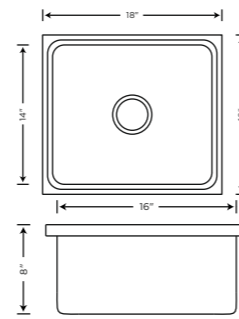

Overall Size
24X18X8
Bowl Size
22X16X8
Description
Single Bowl (Quartz)
MRP ₹ 8995/-

Overall Size
24X18X8
Bowl Size
22X16X8
Description
Single Bowl (Quartz)
MRP ₹ 8995/-

Overall Size
24X18X8
Bowl Size
22X16X8
Description
Single Bowl (Quartz)
MRP ₹ 8995/-

Overall Size
24X18X8
Bowl Size
22X16X8
Description
Single Bowl (Quartz)
MRP ₹ 8995/-

Overall Size
24X18X8
Bowl Size
22X16X8
Description
Single Bowl (Quartz)
MRP ₹ 8995/-

Overall Size
24X18X8
Bowl Size
22X16X8
Description
Single Bowl (Quartz)
MRP ₹ 8495/-

A sophisticated creation for
luxurious kitchens

12
COLOUR

Varmora Quartz Sinks are made in 12 different colors to allow them to seamlessly reside in your kitchens.

- Scratch Resistant
- Easy To Clean
- Stain Resistant
- 5 Year Warranty

Note: Actual Product Colors May Vary From Catalogue.