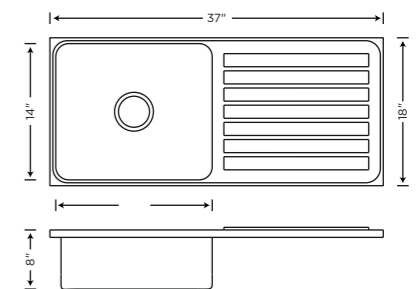

Item Code	Overall Size (LxWxD)	Bowl Size (AxBxD)	Description	Finish	MRP
KS03C08	37X18X8	16X14X8	Single Bowl With Drain Board (Regular) SS 304 Round Coupling 0.8mm Thickness	Satin	₹9095