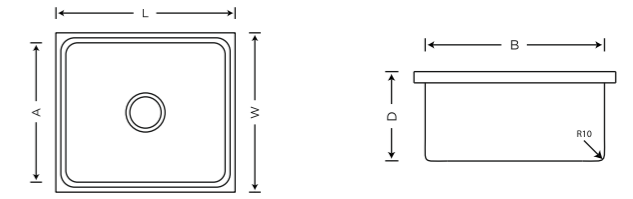

Castle (Handmade R-10 Series)

Item Code	Overall Size (LxWxD)	Bowl Size (AxBxD)	Description	Finish	MRP
KS12A15	18X16X9	16X14X9	Single Bowl (Hand Made) SS 304 Grade 0.8mm Thickness with Coupling Waste Pipe 36" and Vegetable Basket	Satin	₹ 8495
KS12A13	21X18X9	19X16X9			₹ 8995
KS12A03	24X18X9	22X16X9			₹ 9395