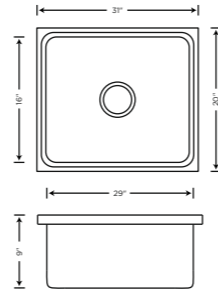

KS01B12

Overall Size 33X22X10	
Bowl Size 20.51x18x10	
Description Single Bowl With Drain Board (Quartz)	
Granite	Metallic
MRP	MRP
₹11295	₹12495

KS01C09

Overall Size 34X20X9	
Bowl Size 32X16X9	
Description Double Bowl (Quartz)	
Granite	Metallic
MRP	MRP
₹12995	₹14495

KS01B16

- Scratch Resistant
- Easy To Clean

- Stain Resistant
- 5 Year Warranty

Note: Actual Product Colors May Vary From Catalogue.

Waltz (Quartz Sinks)

Overall Size 31X20X9	
Bowl Size 29X16X9	
Description Single Bowl (Quartz)	
Granite	Metallic
MRP	MRP
₹11295	₹12295

KS01A03

Overall Size 24X20X9	
Bowl Size 22X16X9	
Description Single Bowl (Quartz)	
Granite	Metallic
MRP	MRP
₹9495	₹9995

KS01A04

Signature (Handmade PVD Coated sinks)

CHAMPAGNE GOLD

BLACK

ROSE GOLD

Item Code	Overall Size (LxWxD)	Bowl Size (AxBxD)	Description	Finish	MRP
KS02A03	24X18X9	22X16X9	Single Bowl (Hand Made) SS 304 1mm Thickness	Black	₹19995
KS02A03	24X18X9	22X16X9	Single Bowl (Hand Made) SS 304 1mm Thickness	Rose Gold	₹17495
KS02A03	24X18X9	22X16X9	Single Bowl (Hand Made) SS 304 1mm Thickness	Champagne Gold	₹17495

Signature (Handmade R-10 Series)

VARMORA

TILES • BATHWARE

Item Code	Overall Size (LxWxD)	Bowl Size (AxBxD)	Description	Finish	MRP
KS02A01	16X16X8	14X14X8	Single Bowl (Hand Made) SS 304 1mm Thickness	Satin	₹9495
KS02A15	18X16X9	16X14X9			₹9495
KS02A13	21X18X9	19X16X9			₹9995
KS02A03	24X18X9	22X16X9			₹10495