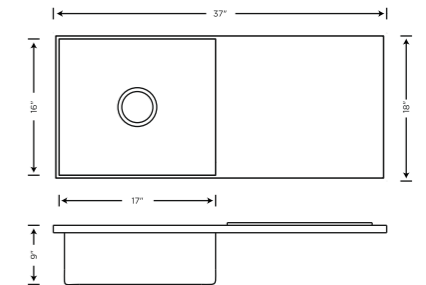

Item Code	Overall Size (LxWxD)	Bowl Size (AxBxD)	Description	Finish	MRP
KS02A02	24X18X8.5	22X14X8.5	Single Bowl with Faucet Deck	SATIN	₹ 11945

Item Code	Overall Size (LxWxD)	Bowl Size (AxBxD)	Description	Finish	MRP
KS02B13	36X20X9	34X18X9	Double Bowl with Faucet Deck	SATIN	₹ 23995

Item Code	Overall Size (LxWxD)	Bowl Size (AxBxD)	Description	Finish	MRP
KS02C08	37X18X9	17X16X9	Single Bowl With Drain Board SS 304 1mm Thickness	Satin	₹16995

Item Code	Overall Size (LxWxD)	Bowl Size (AxBxD)	Description	Finish	MRP
KS02D10	45X20X9	18X15X9	Double Bowl With Drain Board SS 304 1mm Thickness	Satin	₹22995

Castle (Handmade R-10 Series)

Item Code	Overall Size (LxWxD)	Bowl Size (AxBxD)	Description	Finish	MRP
KS12A15	18X16X9	16X14X9	Single Bowl (Hand Made) SS 304 Grade 0.8mm Thickness with Coupling Waste Pipe 36" and Vegetable Basket	Satin	₹ 8495
KS12A13	21X18X9	19X16X9			₹ 8995
KS12A03	24X18X9	22X16X9			₹ 9395

Item Code	Overall Size (LxWxD)	Bowl Size (AxBxD)	Description	Finish	MRP
KS12B14	37X18X9	17X16X9	Double Bowl (Hand Made) SS 304 Grade 0.8mm Thickness	Satin	₹ 16495
KS12B12	45X20X9	21X18X9			₹ 18795

Item Code	Overall Size (LxWxD)	Bowl Size (AxBxD)	Description	Finish	MRP
KS12C08	37X18X9	17X16X9	Single Bowl With Drain Board SS 304 0.8mm Thickness	Satin	₹ 14995