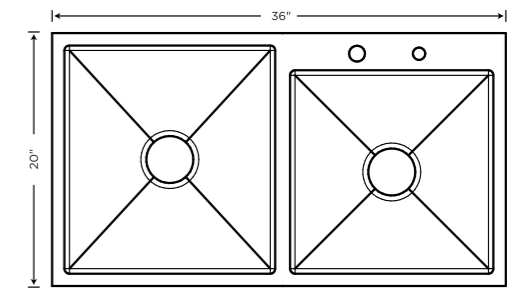

Signature (Handmade R-10 Series)

VARMORA

TILES • BATHWARE

Item Code	Overall Size (LxWxD)	Bowl Size (AxBxD)	Description	Finish	MRP
KS02A01	16X16X8	14X14X8	Single Bowl (Hand Made) SS 304 1mm Thickness	Satin	₹9495
KS02A15	18X16X9	16X14X9			₹9495
KS02A13	21X18X9	19X16X9			₹9995
KS02A03	24X18X9	22X16X9			₹10495

Item Code	Overall Size (LxWxD)	Bowl Size (AxBxD)	Description	Finish	MRP
KS02A02	24X18X8.5	22X14X8.5	Single Bowl with Faucet Deck	SATIN	₹ 11945

Item Code	Overall Size (LxWxD)	Bowl Size (AxBxD)	Description	Finish	MRP
KS02B13	36X20X9	34X18X9	Double Bowl with Faucet Deck	SATIN	₹ 23995