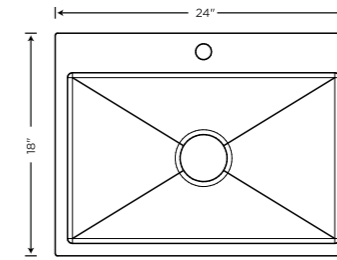

KS01B12

Overall Size 33X22X10	
Bowl Size 20.51x18x10	
Description Single Bowl With Drain Board (Quartz)	
Granite	Metallic
MRP	MRP
₹11295	₹12495

KS01C09

Overall Size 34X20X9	
Bowl Size 32X16X9	
Description Double Bowl (Quartz)	
Granite	Metallic
MRP	MRP
₹12995	₹14495

KS01A03

Overall Size 24X20X9	
Bowl Size 22X16X9	
Description Single Bowl (Quartz)	
Granite	Metallic
MRP	MRP
₹9495	₹9995

KS01A04

Signature (Handmade PVD Coated sinks)

CHAMPAGNE GOLD

BLACK

ROSE GOLD

Item Code	Overall Size (LxWxD)	Bowl Size (AxBxD)	Description	Finish	MRP
KS02A03	24X18X9	22X16X9	Single Bowl (Hand Made) SS 304 1mm Thickness	Black	₹19995
KS02A03	24X18X9	22X16X9	Single Bowl (Hand Made) SS 304 1mm Thickness	Rose Gold	₹17495
KS02A03	24X18X9	22X16X9	Single Bowl (Hand Made) SS 304 1mm Thickness	Champagne Gold	₹17495

Signature (Handmade R-10 Series)

VARMORA

TILES • BATHWARE

Item Code	Overall Size (LxWxD)	Bowl Size (AxBxD)	Description	Finish	MRP
KS02A01	16X16X8	14X14X8	Single Bowl (Hand Made) SS 304 1mm Thickness	Satin	₹9495
KS02A15	18X16X9	16X14X9			₹9495
KS02A13	21X18X9	19X16X9			₹9995
KS02A03	24X18X9	22X16X9			₹10495

Item Code	Overall Size (LxWxD)	Bowl Size (AxBxD)	Description	Finish	MRP
KS02A02	24X18X8.5	22X14X8.5	Single Bowl with Faucet Deck	SATIN	₹ 11945

Item Code	Overall Size (LxWxD)	Bowl Size (AxBxD)	Description	Finish	MRP
KS02B13	36X20X9	34X18X9	Double Bowl with Faucet Deck	SATIN	₹ 23995