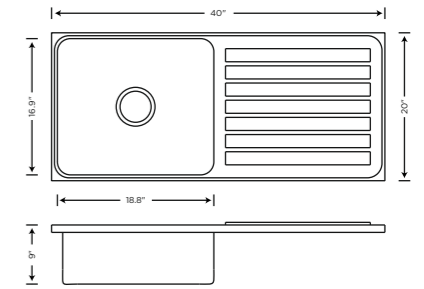

KS01A01

Overall Size 21X18X8	
Bowl Size 18.4X15.3X8	
Description Single Bowl (Quartz)	
Granite	Metallic
MRP	MRP
₹7195	₹7995

KS01A06

Overall Size 24X18X8	
Bowl Size 22X16X8	
Description Single Bowl (Quartz)	
Granite	Metallic
MRP	MRP
₹7495	₹8295

KS01A02

Overall Size 36X18X9	
Bowl Size 18.8X15.5X9	
Description Single Bowl With Drain Board (Quartz)	
Granite	Metallic
MRP	MRP
₹11995	₹13495

KS01C08

- Scratch Resistant
- Easy To Clean

- Stain Resistant
- 5 Year Warranty

Note: Actual Product Colors May Vary From Catalogue.

Overall Size 40X20X9	
Bowl Size 18.8X16.9X9	
Description Single Bowl With Drain Board (Quartz)	
Granite	Metallic
MRP	MRP
₹12995	₹14295

KS01C15

Overall Size 45X20X9	
Bowl Size 20X17X9	
Description Double Bowl (Quartz)	
Granite	Metallic
MRP	MRP
₹16995	₹18995

KS01B12

Overall Size 33X22X10	
Bowl Size 20.51x18x10	
Description Single Bowl With Drain Board (Quartz)	
Granite	Metallic
MRP	MRP
₹11295	₹12495

KS01C09

Overall Size 34X20X9	
Bowl Size 32X16X9	
Description Double Bowl (Quartz)	
Granite	Metallic
MRP	MRP
₹12995	₹14495