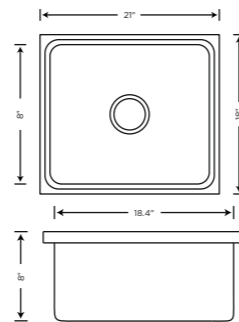

KS01A01

Overall Size 21X18X8	
Bowl Size 18.4X15.3X8	
Description Single Bowl (Quartz)	
Granite	Metallic
MRP	MRP
₹7195	₹7995

KS01A06

Overall Size 24X18X8	
Bowl Size 22X16X8	
Description Single Bowl (Quartz)	
Granite	Metallic
MRP	MRP
₹7495	₹8295