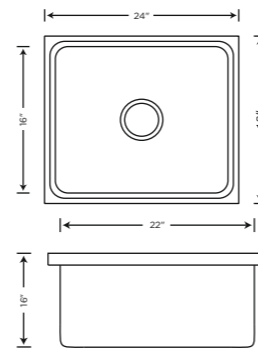

Overall Size
24X18X8
Bowl Size
22X16X8
Description
Single Bowl (Quartz)
MRP ₹ 8995/-

Overall Size
24X18X8
Bowl Size
22X16X8
Description
Single Bowl (Quartz)
MRP ₹ 8995/-

Overall Size
24X18X8
Bowl Size
22X16X8
Description
Single Bowl (Quartz)
MRP ₹ 8995/-

Overall Size
24X18X8
Bowl Size
22X16X8
Description
Single Bowl (Quartz)
MRP ₹ 8995/-

Overall Size
24X18X8
Bowl Size
22X16X8
Description
Single Bowl (Quartz)
MRP ₹ 8995/-

Overall Size
24X18X8
Bowl Size
22X16X8
Description
Single Bowl (Quartz)
MRP ₹ 8495/-

A sophisticated creation for
luxurious kitchens

12
COLOUR

Varmora Quartz Sinks are made in 12 different colors to allow them to seamlessly reside in your kitchens.

- Scratch Resistant
- Easy To Clean
- Stain Resistant
- 5 Year Warranty

Note: Actual Product Colors May Vary From Catalogue.