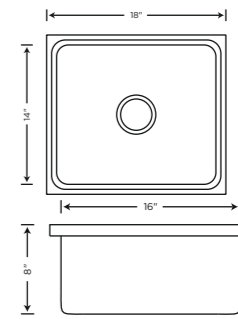

Overall Size
24X18X8
Bowl Size
22X16X8
Description
Single Bowl (Quartz)
MRP ₹ 8995/-

Overall Size
24X18X8
Bowl Size
22X16X8
Description
Single Bowl (Quartz)
MRP ₹ 8995/-

Overall Size
24X18X8
Bowl Size
22X16X8
Description
Single Bowl (Quartz)
MRP ₹ 8995/-

Overall Size
24X18X8
Bowl Size
22X16X8
Description
Single Bowl (Quartz)
MRP ₹ 8995/-

Overall Size
24X18X8
Bowl Size
22X16X8
Description
Single Bowl (Quartz)
MRP ₹ 8995/-

Overall Size
24X18X8
Bowl Size
22X16X8
Description
Single Bowl (Quartz)
MRP ₹ 8495/-

A sophisticated creation for
luxurious kitchens

12
COLOUR

Varmora Quartz Sinks are made in 12 different colors to allow them to seamlessly reside in your kitchens.

- Scratch Resistant
- Easy To Clean
- Stain Resistant
- 5 Year Warranty

Note: Actual Product Colors May Vary From Catalogue.