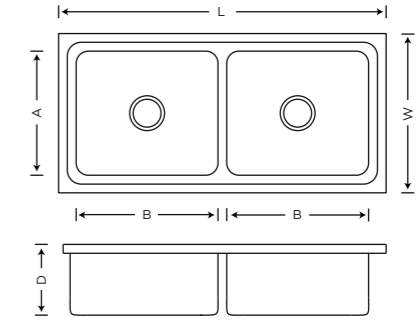

Castle (Handmade R-10 Series)

Item Code	Overall Size (LxWxD)	Bowl Size (AxBxD)	Description	Finish	MRP
KS12A15	18X16X9	16X14X9	Single Bowl (Hand Made) SS 304 Grade 0.8mm Thickness with Coupling Waste Pipe 36" and Vegetable Basket	Satin	₹ 8495
KS12A13	21X18X9	19X16X9			₹ 8995
KS12A03	24X18X9	22X16X9			₹ 9395

Item Code	Overall Size (LxWxD)	Bowl Size (AxBxD)	Description	Finish	MRP
KS12B14	37X18X9	17X16X9	Double Bowl (Hand Made) SS 304 Grade 0.8mm Thickness	Satin	₹ 16495
KS12B12	45X20X9	21X18X9			₹ 18795

Item Code	Overall Size (LxWxD)	Bowl Size (AxBxD)	Description	Finish	MRP
KS12C08	37X18X9	17X16X9	Single Bowl With Drain Board SS 304 0.8mm Thickness	Satin	₹ 14995

Note: Castle Is With 2.0mm Collar

Castle (Handmade R-10 Series)

Item Code	Overall Size (LxWxD)	Bowl Size (AxBxD)	Description	Finish	MRP
KS12D10	45X20X9	18X15X9	Double Bowl With Drain Board SS 304 Grade 0.8mm Thickness	Satin	₹19995

Elegence (Stainless Steel Press Sinks)

Item Code	Overall Size (LxWxD)	Bowl Size (AxBxD)	Description	Finish Hi-Glossy	Finish Satin
KSO4B11	37X18X8	16X14X8	Double Bowl (Regular) SS 304 1.00mm Thickness ISI Grade	₹11995	₹12395
KSO4B12	45X20X9	20X16X9		₹14495	₹14895