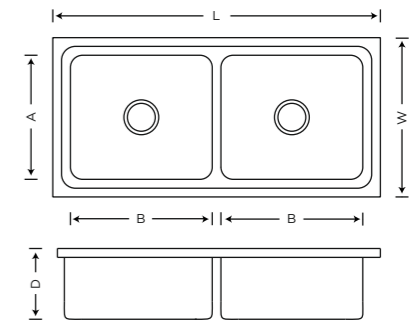

Item Code	Overall Size (LxWxD)	Bowl Size (AxBxD)	Description	Finish	MRP
KS03B11	37X18X8	16X14X8	Double Bowl (Premium) SS 304 Matt Square Coupling 1.00mm Thickness	Satin	₹12995
KS03B12	45X20X9	20X16X9			₹15795