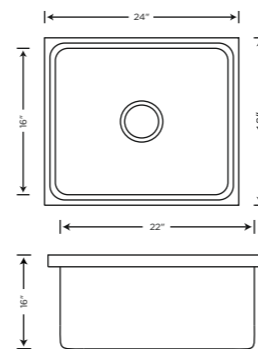

Overall Size
24X18X8
Bowl Size
22X16X8
Description
Single Bowl (Quartz)
MRP ₹ 8995/-

Overall Size
24X18X8
Bowl Size
22X16X8
Description
Single Bowl (Quartz)
MRP ₹ 8995/-

Overall Size
24X18X8
Bowl Size
22X16X8
Description
Single Bowl (Quartz)
MRP ₹ 8995/-

Overall Size
24X18X8
Bowl Size
22X16X8
Description
Single Bowl (Quartz)
MRP ₹ 8995/-

Overall Size
24X18X8
Bowl Size
22X16X8
Description
Single Bowl (Quartz)
MRP ₹ 8995/-

Overall Size
24X18X8
Bowl Size
22X16X8
Description
Single Bowl (Quartz)
MRP ₹ 8495/-

A sophisticated creation for
luxurious kitchens

12
COLOUR

Varmora Quartz Sinks are made in 12 different colors to allow them to seamlessly reside in your kitchens.

- Scratch Resistant
- Easy To Clean
- Stain Resistant
- 5 Year Warranty

Note: Actual Product Colors May Vary From Catalogue.