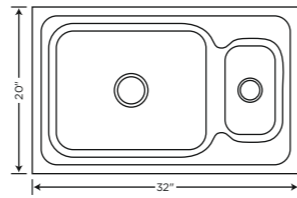

Item Code	Overall Size (LxWxD)	Bowl Size (AxBxD)	Description	Finish Hi-Glossy	Finish Satin
KS11B11	37X18X8	16X14X8	Double Bowl (Regular) SS 304 0.8mm Thickness	₹9995	₹10395
KS11B12	45X20X8	20X16X8		₹12495	₹12895

Item Code	Overall Size (LxWxD)	Bowl Size (AxBxD)	Description	Finish	MRP
KS03B11	37X18X8	16X14X8	Double Bowl (Premium) SS 304 Matt Square Coupling 1.00mm Thickness	Satin	₹12995
KS03B12	45X20X9	20X16X9			₹15795

Item Code	Overall Size (LxWxD)	Bowl Size (AxBxD)	Description	Finish Hi-Glossy	Finish Satin
KS11C08	37X18X8	16X14X8	Single Bowl With Drain Board (Regular) SS 304 Round Coupling 0.8mm Thickness	₹6695	₹7045

Item Code	Overall Size (LxWxD)	Bowl Size (AxBxD)	Description	Finish	MRP
KS03C08	37X18X8	16X14X8	Single Bowl With Drain Board (Regular) SS 304 Round Coupling 0.8mm Thickness	Satin	₹9095

Item Code	Overall Size (LxWxD)	Bowl Size (AxBxD)	Description	Finish	Finish
				Hi-Glossy	Satin
KS06A01	32X20X9	29X17X9	Single Bowl - Designer	₹12225	₹12475