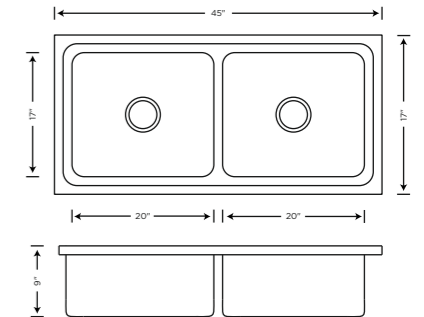

KS01A01

Overall Size 21X18X8	
Bowl Size 18.4X15.3X8	
Description Single Bowl (Quartz)	
Granite	Metallic
MRP	MRP
₹7195	₹7995

KS01A06

Overall Size 24X18X8	
Bowl Size 22X16X8	
Description Single Bowl (Quartz)	
Granite	Metallic
MRP	MRP
₹7495	₹8295

KS01A02

Overall Size 36X18X9	
Bowl Size 18.8X15.5X9	
Description Single Bowl With Drain Board (Quartz)	
Granite	Metallic
MRP	MRP
₹11995	₹13495

KS01C08

- Scratch Resistant
- Easy To Clean

- Stain Resistant
- 5 Year Warranty

Note: Actual Product Colors May Vary From Catalogue.

Overall Size 40X20X9	
Bowl Size 18.8X16.9X9	
Description Single Bowl With Drain Board (Quartz)	
Granite	Metallic
MRP	MRP
₹12995	₹14295

KS01C15

Overall Size 45X20X9	
Bowl Size 20X17X9	
Description Double Bowl (Quartz)	
Granite	Metallic
MRP	MRP
₹16995	₹18995

KS01B12

Overall Size 33X22X10	
Bowl Size 20.51x18x10	
Description Single Bowl With Drain Board (Quartz)	
Granite	Metallic
MRP	MRP
₹11295	₹12495

KS01C09

Overall Size 34X20X9	
Bowl Size 32X16X9	
Description Double Bowl (Quartz)	
Granite	Metallic
MRP	MRP
₹12995	₹14495