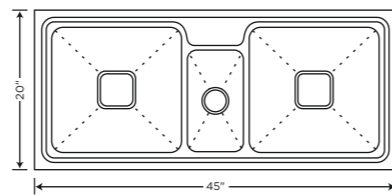

Item Code	Overall Size (LxWxD)	Bowl Size (AxBxD)	Description	Finish	Finish
				Hi-Glossy	Satin
KS06B04	45X20X9	16X16 / Veg Bowl 13X07	Double Bowl With Veg Bowl SS 304 Matt Square Coupling 1mm Thickness ISI Grade	₹20995	₹21495