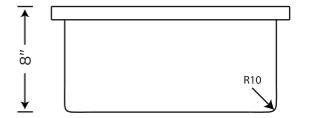

KS01A03

Overall Size 24X20X9	
Bowl Size 22X16X9	
Description Single Bowl (Quartz)	
Granite	Metallic
MRP	MRP
₹9495	₹9995

KS01A04

Signature (Handmade PVD Coated sinks)

CHAMPAGNE GOLD

BLACK

ROSE GOLD

Item Code	Overall Size (LxWxD)	Bowl Size (AxBxD)	Description	Finish	MRP
KS02A03	24X18X9	22X16X9	Single Bowl (Hand Made) SS 304 1mm Thickness	Black	₹19995
KS02A03	24X18X9	22X16X9	Single Bowl (Hand Made) SS 304 1mm Thickness	Rose Gold	₹17495
KS02A03	24X18X9	22X16X9	Single Bowl (Hand Made) SS 304 1mm Thickness	Champagne Gold	₹17495

Signature (Handmade R-10 Series)

VARMORA

TILES • BATHWARE

Item Code	Overall Size (LxWxD)	Bowl Size (AxBxD)	Description	Finish	MRP
KS02A01	16X16X8	14X14X8	Single Bowl (Hand Made) SS 304 1mm Thickness	Satin	₹9495
KS02A15	18X16X9	16X14X9			₹9495
KS02A13	21X18X9	19X16X9			₹9995
KS02A03	24X18X9	22X16X9			₹10495

Item Code	Overall Size (LxWxD)	Bowl Size (AxBxD)	Description	Finish	MRP
KS02A02	24X18X8.5	22X14X8.5	Single Bowl with Faucet Deck	SATIN	₹ 11945

Item Code	Overall Size (LxWxD)	Bowl Size (AxBxD)	Description	Finish	MRP
KS02B13	36X20X9	34X18X9	Double Bowl with Faucet Deck	SATIN	₹ 23995