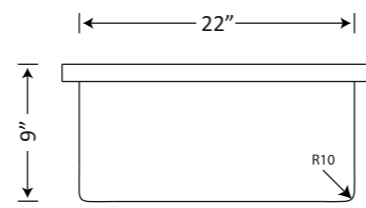

KS01A03

Overall Size 24X20X9	
Bowl Size 22X16X9	
Description Single Bowl (Quartz)	
Granite	Metallic
MRP	MRP
₹9495	₹9995

KS01A04

Signature (Handmade PVD Coated sinks)

CHAMPAGNE GOLD

BLACK

ROSE GOLD

Item Code	Overall Size (LxWxD)	Bowl Size (AxBxD)	Description	Finish	MRP
KS02A03	24X18X9	22X16X9	Single Bowl (Hand Made) SS 304 1mm Thickness	Black	₹19995
KS02A03	24X18X9	22X16X9	Single Bowl (Hand Made) SS 304 1mm Thickness	Rose Gold	₹17495
KS02A03	24X18X9	22X16X9	Single Bowl (Hand Made) SS 304 1mm Thickness	Champagne Gold	₹17495

Signature (Handmade R-10 Series)

VARMORA

TILES • BATHWARE

Item Code	Overall Size (LxWxD)	Bowl Size (AxBxD)	Description	Finish	MRP
KS02A01	16X16X8	14X14X8	Single Bowl (Hand Made) SS 304 1mm Thickness	Satin	₹9495
KS02A15	18X16X9	16X14X9			₹9495
KS02A13	21X18X9	19X16X9			₹9995
KS02A03	24X18X9	22X16X9			₹10495

Item Code	Overall Size (LxWxD)	Bowl Size (AxBxD)	Description	Finish	MRP
KS02A02	24X18X8.5	22X14X8.5	Single Bowl with Faucet Deck	SATIN	₹ 11945

Item Code	Overall Size (LxWxD)	Bowl Size (AxBxD)	Description	Finish	MRP
KS02B13	36X20X9	34X18X9	Double Bowl with Faucet Deck	SATIN	₹ 23995