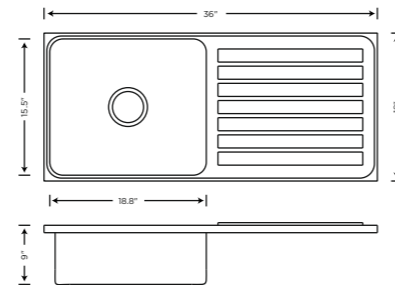

KS01A01

Overall Size 21X18X8	
Bowl Size 18.4X15.3X8	
Description Single Bowl (Quartz)	
Granite	Metallic
MRP	MRP
₹7195	₹7995

KS01A06

Overall Size 24X18X8	
Bowl Size 22X16X8	
Description Single Bowl (Quartz)	
Granite	Metallic
MRP	MRP
₹7495	₹8295

KS01A02

Overall Size 36X18X9	
Bowl Size 18.8X15.5X9	
Description Single Bowl With Drain Board (Quartz)	
Granite	Metallic
MRP	MRP
₹11995	₹13495

KS01C08

- Scratch Resistant
- Easy To Clean

- Stain Resistant
- 5 Year Warranty

Note: Actual Product Colors May Vary From Catalogue.

Overall Size 40X20X9	
Bowl Size 18.8X16.9X9	
Description Single Bowl With Drain Board (Quartz)	
Granite	Metallic
MRP	MRP
₹12995	₹14295

KS01C15

Overall Size 45X20X9	
Bowl Size 20X17X9	
Description Double Bowl (Quartz)	
Granite	Metallic
MRP	MRP
₹16995	₹18995