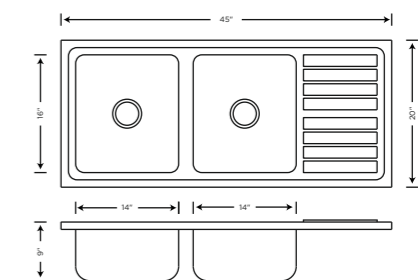

Item Code	Overall Size (LxWxD)	Bowl Size (AxBxD)	Description	Finish Hi-Glossy	Finish Satin
KSO4D10	45X20X9	16X14X9	Double Bowl With Drain Board Regular SS 304 Grade 1.00mm Thickness	₹16295	₹16795