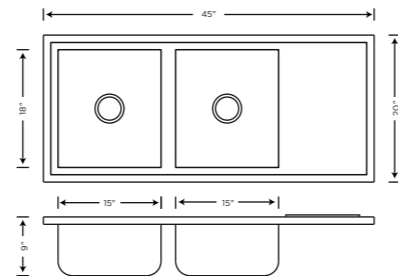

Signature (Handmade R-10 Series)

VARMORA

TILES • BATHWARE

Item Code	Overall Size (LxWxD)	Bowl Size (AxBxD)	Description	Finish	MRP
KS02A01	16X16X8	14X14X8	Single Bowl (Hand Made) SS 304 1mm Thickness	Satin	₹9495
KS02A15	18X16X9	16X14X9			₹9495
KS02A13	21X18X9	19X16X9			₹9995
KS02A03	24X18X9	22X16X9			₹10495

Item Code	Overall Size (LxWxD)	Bowl Size (AxBxD)	Description	Finish	MRP
KS02A02	24X18X8.5	22X14X8.5	Single Bowl with Faucet Deck	SATIN	₹ 11945

Item Code	Overall Size (LxWxD)	Bowl Size (AxBxD)	Description	Finish	MRP
KS02B13	36X20X9	34X18X9	Double Bowl with Faucet Deck	SATIN	₹ 23995

Signature (Handmade R-10 Series)

Item Code	Overall Size (LxWxD)	Bowl Size (AxBxD)	Description	Finish	MRP
KS02B14	37X18X9	17X16X9	Double Bowl (Hand Made) SS 304 Grade 1mm Thickness	Satin	₹18795
KS02B12	45X20X9	21X18X9			₹21495

Item Code	Overall Size (LxWxD)	Bowl Size (AxBxD)	Description	Finish	MRP
KS02C08	37X18X9	17X16X9	Single Bowl With Drain Board SS 304 1mm Thickness	Satin	₹16995

Item Code	Overall Size (LxWxD)	Bowl Size (AxBxD)	Description	Finish	MRP
KS02D10	45X20X9	18X15X9	Double Bowl With Drain Board SS 304 1mm Thickness	Satin	₹22995