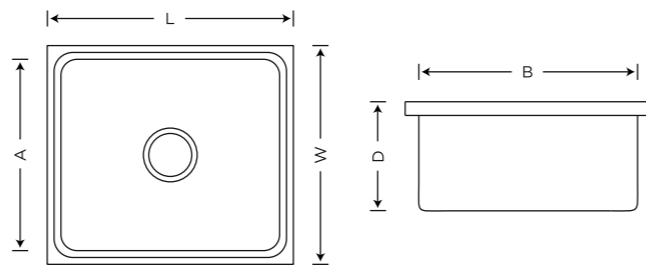

Elegence (Stainless Steel Press Sinks)

Item Code	Overall Size (LxWxD)	Bowl Size (AxBxD)	Description	Finish Hi-Glossy	Finish Satin
KSO4C09	32X18X8	14X16X8	Single Bowl With Drain Board Regular SS 304 1.00mm Thickness	₹7195	₹7445
KSO4C08	37X18X8	16X14X8		₹7775	₹8125
KSO4D09	45X20X9	20X16X9		₹10995	₹11395

Item Code	Overall Size (LxWxD)	Bowl Size (AxBxD)	Description	Finish Hi-Glossy	Finish Satin
KSO4A01	18X16X8	16X14X8	Single Bowl (Regular) SS 304 1.00mm Thickness ISI Grade	₹4575	₹4775
KSO4A05	20X17X8	18X15X8		₹5045	₹5245
KSO4A06	21X18X8	18X15X8		₹5795	₹5995
KSO4A07	22X18X8	20X16X8		₹5875	₹6125
KSO4A02	24X18X8	22X16X8		₹6445	₹6645
KSO4A03	24X18X9	22X16X9		₹6875	₹7075
KSO4A04	24X18X10	22X16X10		₹7295	₹7545
KSO4A08	27X20X9	24X18X9		₹8495	₹8745

Note: Castle Is With 2.0mm Collar