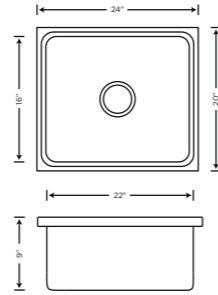

KS01B12

Overall Size 33X22X10	
Bowl Size 20.51x18x10	
Description Single Bowl With Drain Board (Quartz)	
Granite	Metallic
MRP	MRP
₹11295	₹12495

KS01C09

Overall Size 34X20X9	
Bowl Size 32X16X9	
Description Double Bowl (Quartz)	
Granite	Metallic
MRP	MRP
₹12995	₹14495

KS01B16

- Scratch Resistant
- Easy To Clean

- Stain Resistant
- 5 Year Warranty

Note: Actual Product Colors May Vary From Catalogue.

Waltz (Quartz Sinks)

Overall Size 31X20X9	
Bowl Size 29X16X9	
Description Single Bowl (Quartz)	
Granite	Metallic
MRP	MRP
₹11295	₹12295

KS01A03

Overall Size 24X20X9	
Bowl Size 22X16X9	
Description Single Bowl (Quartz)	
Granite	Metallic
MRP	MRP
₹9495	₹9995

KS01A04

Signature (Handmade PVD Coated sinks)

CHAMPAGNE GOLD

BLACK

ROSE GOLD

Item Code	Overall Size (LxWxD)	Bowl Size (AxBxD)	Description	Finish	MRP
KS02A03	24X18X9	22X16X9	Single Bowl (Hand Made) SS 304 1mm Thickness	Black	₹19995
KS02A03	24X18X9	22X16X9	Single Bowl (Hand Made) SS 304 1mm Thickness	Rose Gold	₹17495
KS02A03	24X18X9	22X16X9	Single Bowl (Hand Made) SS 304 1mm Thickness	Champagne Gold	₹17495

Signature (Handmade R-10 Series)

VARMORA

TILES • BATHWARE

Item Code	Overall Size (LxWxD)	Bowl Size (AxBxD)	Description	Finish	MRP
KS02A01	16X16X8	14X14X8	Single Bowl (Hand Made) SS 304 1mm Thickness	Satin	₹9495
KS02A15	18X16X9	16X14X9			₹9495
KS02A13	21X18X9	19X16X9			₹9995
KS02A03	24X18X9	22X16X9			₹10495