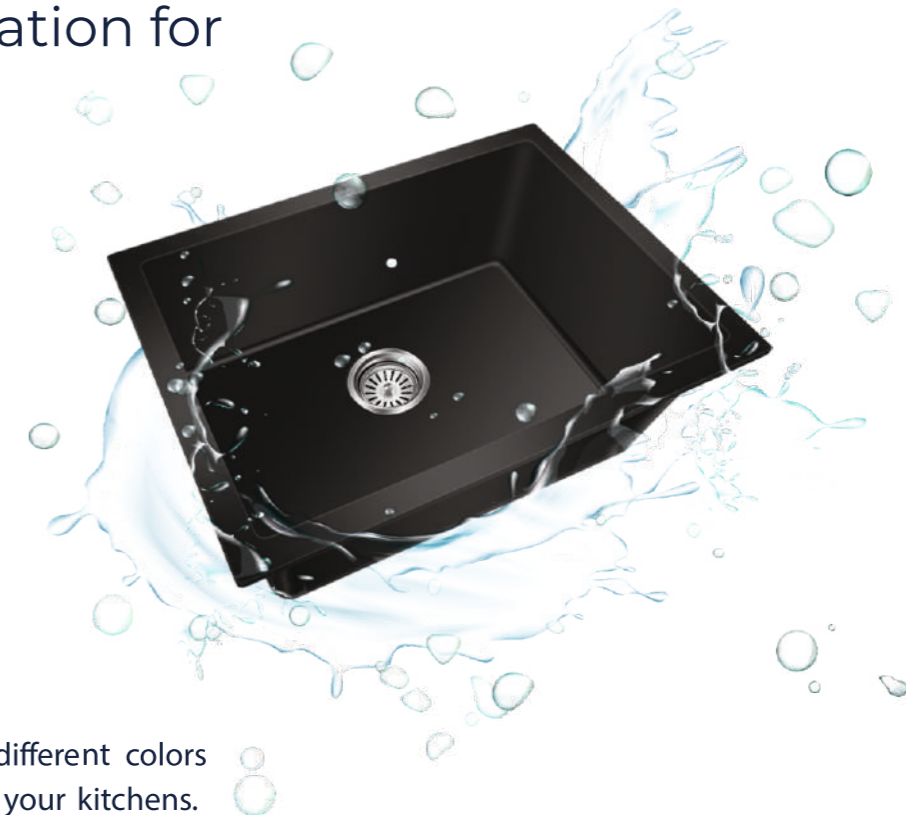

KS14A02
EXPRESSO

Overall Size
24X18X8
Bowl Size
22X16X8
Description
Single Bowl (Quartz)
MRP ₹ 8495/-

KS14A02
JADE BLACK

A sophisticated creation for
luxurious kitchens

12
COLOUR

Varmora Quartz Sinks are made in 12 different colors to allow them to seamlessly reside in your kitchens.