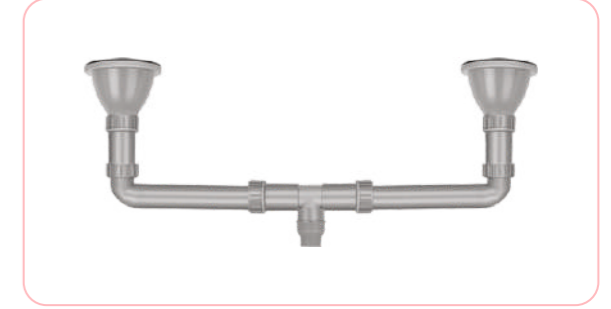

Item Code: FA08012 | MRP: ₹2275
Tile inset reversible 6"X6"

Item Code: FA08007 | MRP: ₹525
Anti Cockroach Trap For Grating

Item Code: FA08008 | MRP: ₹525
Anti Cockroach trap for long drainer

Accessories

Item Code: KS07E01 | MRP: ₹595
Waste Coupling

Item Code: KS07E02 | MRP: ₹745
Waste Coupling With Basket

Item Code: KS07E03 | MRP: ₹3795
Vegetable Colander

Item Code: KS07E05 | MRP: ₹3595
Chopping Board (Toughened Glass)

Item Code: KS07E04 | MRP: ₹675
PVC Connector For Double Bowl