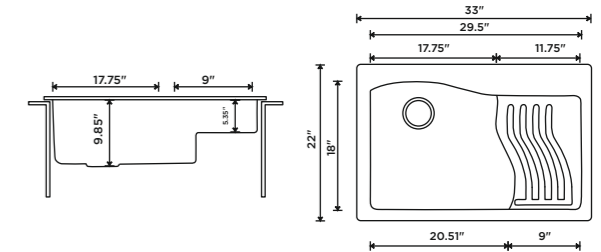

Note: Actual Product Colors May Vary From Catalogue.

Overall Size 40X20X9	
Bowl Size 18.8X16.9X9	
Description Single Bowl With Drain Board (Quartz)	
Granite	Metallic
MRP	MRP
₹12995	₹14295

KS01C15

Overall Size 45X20X9	
Bowl Size 20X17X9	
Description Double Bowl (Quartz)	
Granite	Metallic
MRP	MRP
₹16995	₹18995

KS01B12

Overall Size 33X22X10	
Bowl Size 20.51x18x10	
Description Single Bowl With Drain Board (Quartz)	
Granite	Metallic
MRP	MRP
₹11295	₹12495

KS01C09

Overall Size 34X20X9	
Bowl Size 32X16X9	
Description Double Bowl (Quartz)	
Granite	Metallic
MRP	MRP
₹12995	₹14495