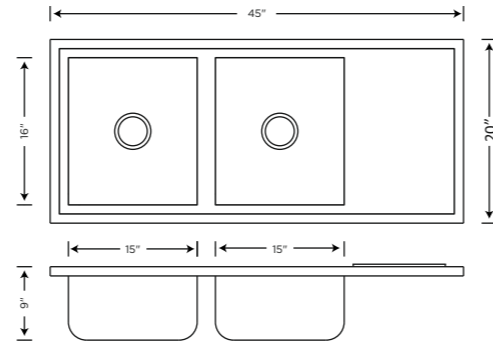

Item Code	Overall Size (LxWxD)	Bowl Size (AxBxD)	Description	Finish	MRP
KS02C08	37X18X9	17X16X9	Single Bowl With Drain Board SS 304 1mm Thickness	Satin	₹16995

Item Code	Overall Size (LxWxD)	Bowl Size (AxBxD)	Description	Finish	MRP
KS02D10	45X20X9	18X15X9	Double Bowl With Drain Board SS 304 1mm Thickness	Satin	₹22995

Castle (Handmade R-10 Series)

Item Code	Overall Size (LxWxD)	Bowl Size (AxBxD)	Description	Finish	MRP
KS12A15	18X16X9	16X14X9	Single Bowl (Hand Made) SS 304 Grade 0.8mm Thickness with Coupling Waste Pipe 36" and Vegetable Basket	Satin	₹ 8495
KS12A13	21X18X9	19X16X9			₹ 8995
KS12A03	24X18X9	22X16X9			₹ 9395

Item Code	Overall Size (LxWxD)	Bowl Size (AxBxD)	Description	Finish	MRP
KS12B14	37X18X9	17X16X9	Double Bowl (Hand Made) SS 304 Grade 0.8mm Thickness	Satin	₹ 16495
KS12B12	45X20X9	21X18X9			₹ 18795

Item Code	Overall Size (LxWxD)	Bowl Size (AxBxD)	Description	Finish	MRP
KS12C08	37X18X9	17X16X9	Single Bowl With Drain Board SS 304 0.8mm Thickness	Satin	₹ 14995

Note: Castle Is With 2.0mm Collar

Castle (Handmade R-10 Series)

Item Code	Overall Size (LxWxD)	Bowl Size (AxBxD)	Description	Finish	MRP
KS12D10	45X20X9	18X15X9	Double Bowl With Drain Board SS 304 Grade 0.8mm Thickness	Satin	₹19995