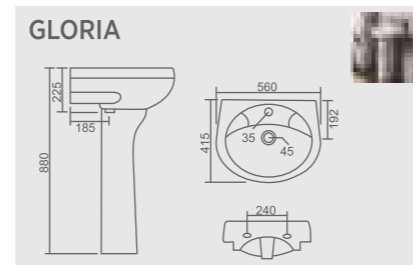

PANS TECHNICAL

<p>ORRISA PAN 20"</p>	<p>ORRISA PAN 23"</p>
------------------------------	------------------------------

TECHNICAL DRAWING

WALL HUNG BASIN TECHNICAL

BASIN WITH HALF PEDESTAL TECHNICAL

TECHNICAL DRAWING