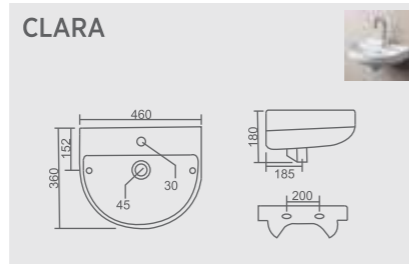

PANS TECHNICAL

<p>ORRISA PAN 20"</p>	<p>ORRISA PAN 23"</p>
------------------------------	------------------------------

TECHNICAL DRAWING

WALL HUNG BASIN TECHNICAL

BASIN WITH HALF PEDESTAL TECHNICAL

TECHNICAL DRAWING