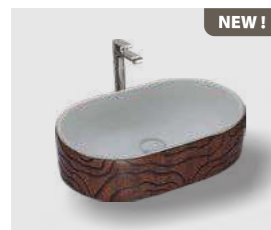

All Sizes are in mm

NEW!
CHERRY WOOD
520 X 320 X 130
Matt
MRP : ₹ 7695 (SET)