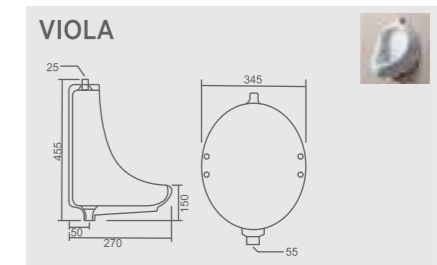

URINALS TECHNICAL