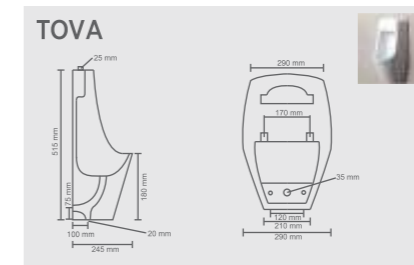

URINALS TECHNICAL