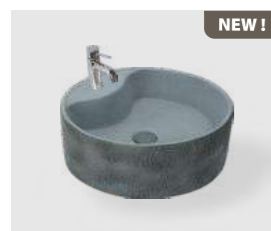

NEW!
ROCK CROSS
LINER
445 X 445 X 160
Matt
MRP : ₹ 8295 (SET)