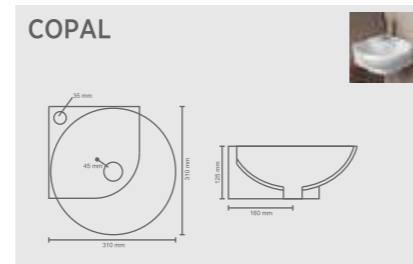

PANS TECHNICAL

<p>ORRISA PAN 20"</p>	<p>ORRISA PAN 23"</p>
------------------------------	------------------------------

TECHNICAL DRAWING

WALL HUNG BASIN TECHNICAL

BASIN WITH HALF PEDESTAL TECHNICAL

TECHNICAL DRAWING