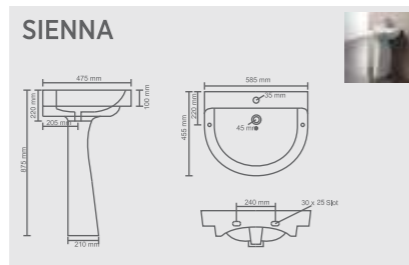

PANS TECHNICAL

<p>ORRISA PAN 20"</p>	<p>ORRISA PAN 23"</p>
------------------------------	------------------------------

TECHNICAL DRAWING

WALL HUNG BASIN TECHNICAL

BASIN WITH HALF PEDESTAL TECHNICAL

TECHNICAL DRAWING