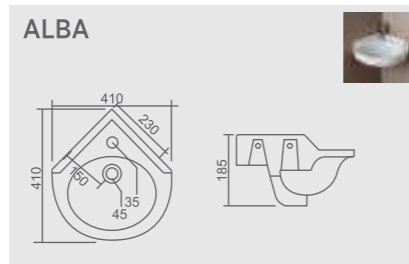

PANS TECHNICAL

<p>ORRISA PAN 20"</p>	<p>ORRISA PAN 23"</p>
------------------------------	------------------------------

TECHNICAL DRAWING

WALL HUNG BASIN TECHNICAL

BASIN WITH HALF PEDESTAL TECHNICAL

TECHNICAL DRAWING