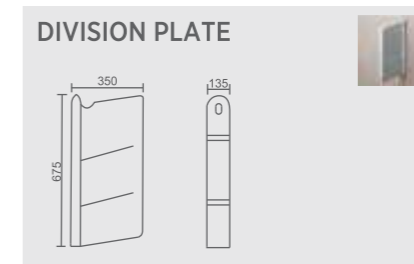

URINALS TECHNICAL