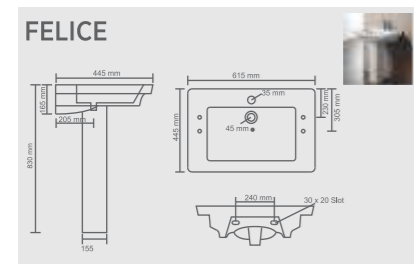

PANS TECHNICAL

<p>ORRISA PAN 20"</p>	<p>ORRISA PAN 23"</p>
------------------------------	------------------------------

TECHNICAL DRAWING

WALL HUNG BASIN TECHNICAL

BASIN WITH HALF PEDESTAL TECHNICAL

TECHNICAL DRAWING