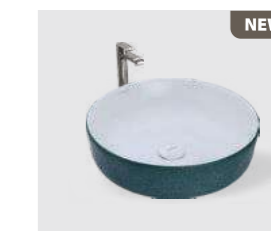

NEW!
METALLIC STRUCTURE
440 X 440 X 190
Matt
MRP : ₹ 7995 (SET)

GRANITE
COLLECTION

NEW!
GRANITE PEACH
415 X 415 X 130
Matt
MRP : ₹ 9495 (SET)

NEW!
GRANITE AQUA
415 X 415 X 130
Matt
MRP : ₹ 9495 (SET)

NEW!
METALLIC BLACK MAX
530 X 365 X 150
Matt
MRP : ₹ 11095 (SET)