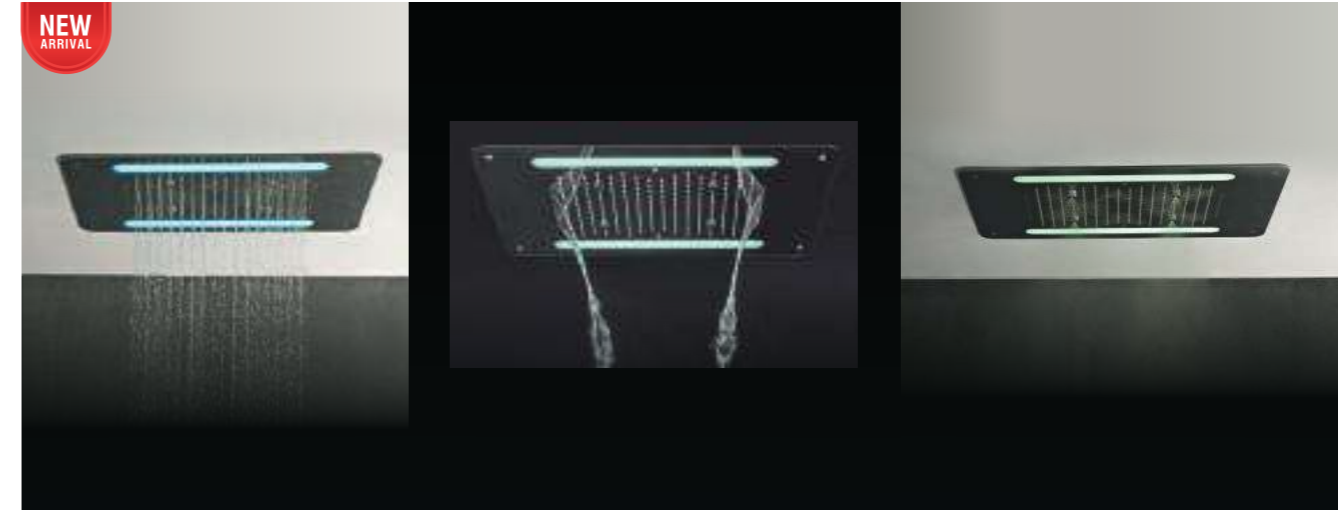

FS07003 MRP : ₹73995

LED rain Shower with 3 Function(Rain, Mist, Cascade & Chromotherapy) in SS 304 and Size (660mm x457 mm)