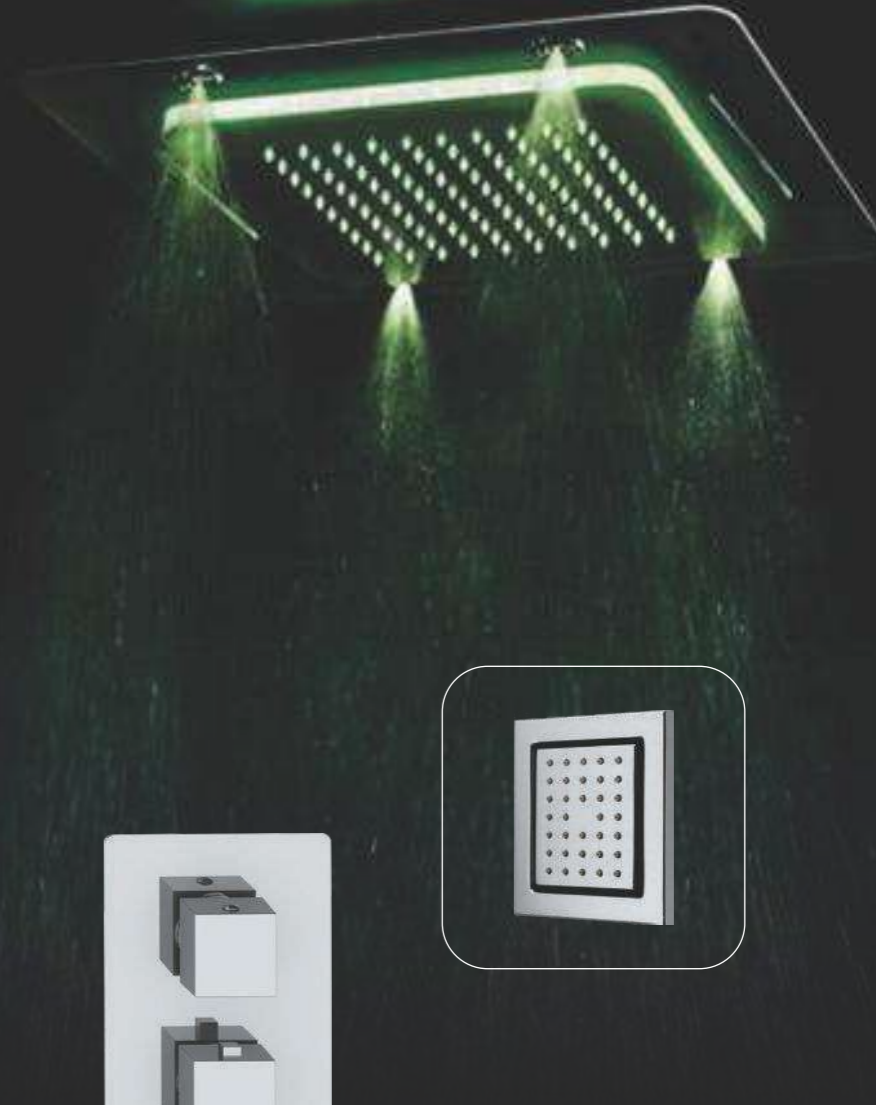

THERMOSTAT SHOWER MIXER
MAKE YOUR EVERYDAY BATHS EXCITING WITH OUR COLORFUL SHOWERS

RAIN SHOWER

Refresh your body,

mind and soul with Varmora's multi-functional and illuminating thermostat showers