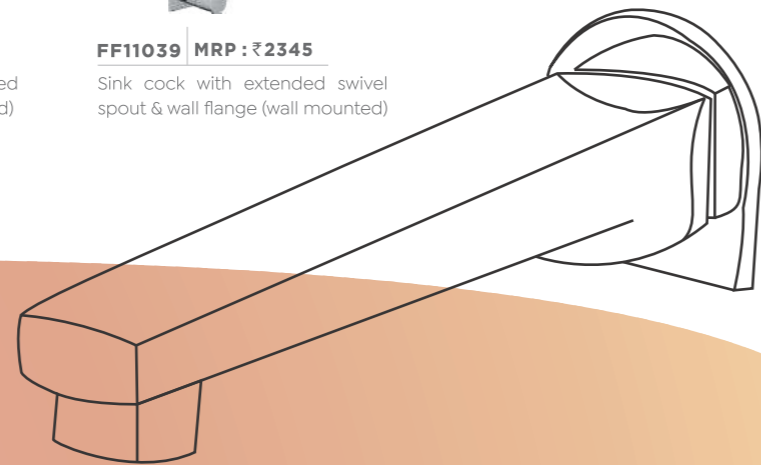

AERO | 15MM
FAUCET COLLECTION
Feel the magnificence of curves.

SKILLED
Zenith of modern,
efficient innovations