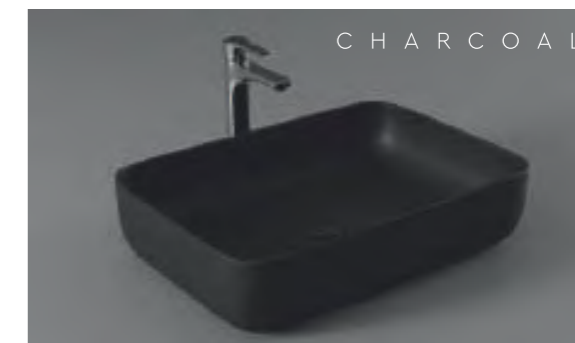

AVERY
Table Top Basin
595 x 410 x 155
All 9 Colors

MRP : ₹ 11095 (SET)