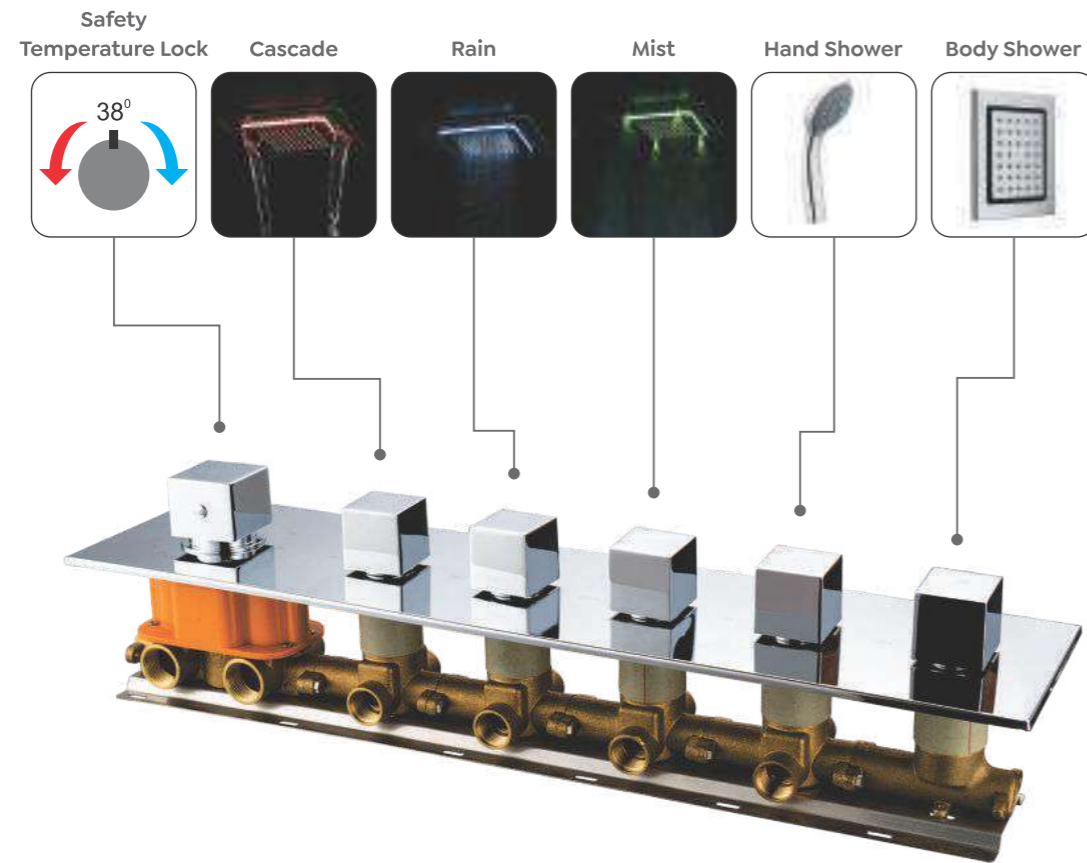

FS08002 MRP : ₹1995

Body jet exposed with rain flow

FS08003 MRP : ₹3945

Body jet exposed with mist flow

ALLIEDS

THERMOSTAT SHOWER MIXER
Your comfort is our priority.

FA14001 MRP : ₹56495

Thermostatic shower mixer
with 5 function