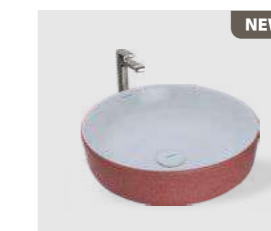

NEW!
METALLIC STRUCTURE
440 X 440 X 190
Matt
MRP : ₹ 7995 (SET)

GRANITE
COLLECTION

NEW!
GRANITE PEACH
415 X 415 X 130
Matt
MRP : ₹ 9495 (SET)

NEW!
GRANITE AQUA
415 X 415 X 130
Matt
MRP : ₹ 9495 (SET)

NEW!
METALLIC BLACK MAX
530 X 365 X 150
Matt
MRP : ₹ 11095 (SET)