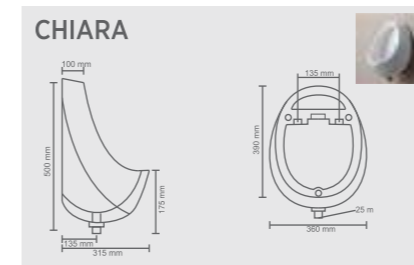

URINALS TECHNICAL