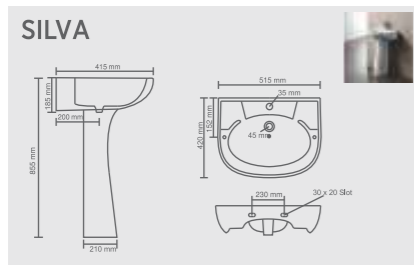

PANS TECHNICAL

<p>ORRISA PAN 20"</p>	<p>ORRISA PAN 23"</p>
------------------------------	------------------------------

TECHNICAL DRAWING

WALL HUNG BASIN TECHNICAL

BASIN WITH HALF PEDESTAL TECHNICAL

TECHNICAL DRAWING