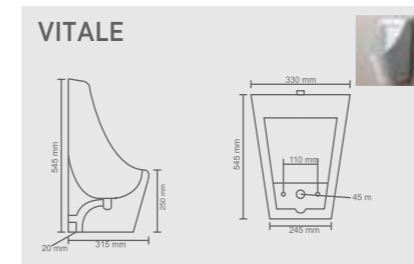

URINALS TECHNICAL