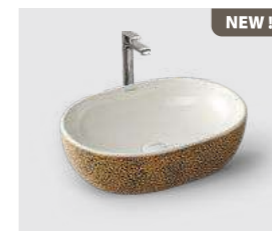

NEW!
ROCK LINER
445 X 445 X 160
Matt
MRP : ₹ 8295 (SET)

NEW!
BRICKS
495 X 380 X 130
Matt
MRP : ₹ 9595 (SET)

NEW!
LIMESTONE
445 X 445 X 115
Matt
MRP : ₹ 9995 (SET)

NEW!
GREEN
490 X 350 X 135
Glossy
MRP : ₹ 7795 (SET)