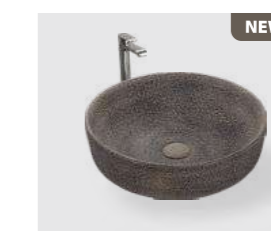

NEW!
GRANITE ESPRESSO
415 X 415 X 130
Matt
MRP : ₹ 9495 (SET)