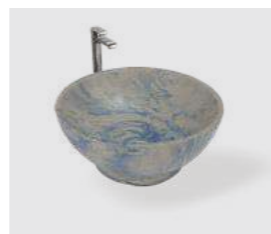

BLUE RAINBOWS
415 x 415 x 170
Glossy
MRP : ₹ 7595 (SET)