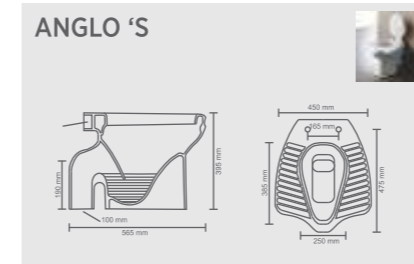

TECHNICAL DRAWING

WALL HUNG TECHNICAL