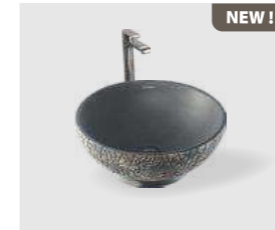

STONITO
415 X 415 X 170
Matt
MRP : ₹ 7595 (SET)