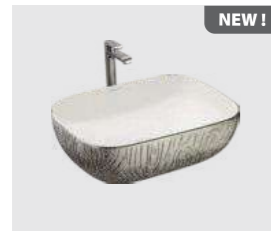

NEW!
LINER SILVER DAVINA
450 x 355 x 130
Glossy
MRP : ₹ 12995 (SET)