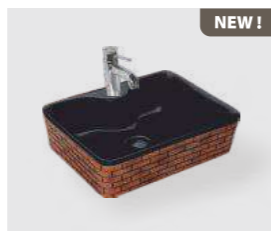

NEW!
BRICKS
495 X 380 X 130
Matt
MRP : ₹ 9595 (SET)