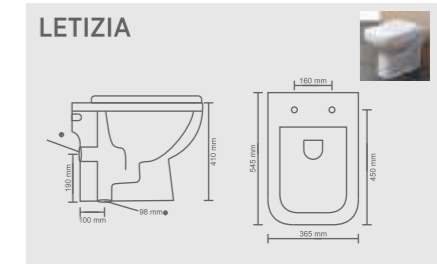

TECHNICAL DRAWING

WALL HUNG TECHNICAL