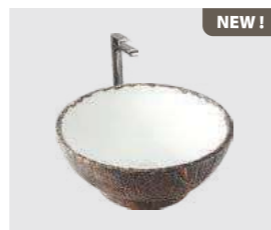

OCEAN
490 X 350 X 135
Matt
MRP : ₹ 7795 (SET)

All Sizes are in mm

NEW!
CHERRY WOOD
520 X 320 X 130
Matt
MRP : ₹ 7695 (SET)

NEW!
BOXWOOD
630 x 360 x 136
Matt
MRP : ₹ 9595 (SET)

NEW!
ROCK STONE
620 X 335 X 130
Matt
MRP : ₹ 9595 (SET)