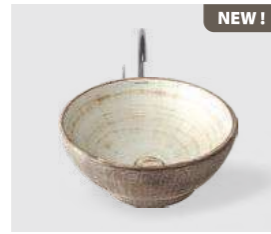

BROWN
415 X 415 X 170
Glossy
MRP : ₹ 7595 (SET)