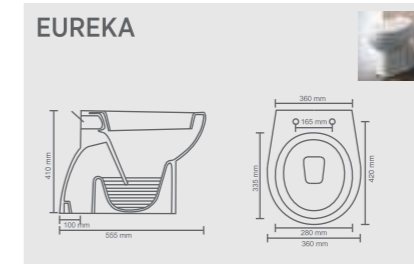

TECHNICAL DRAWING

WALL HUNG TECHNICAL