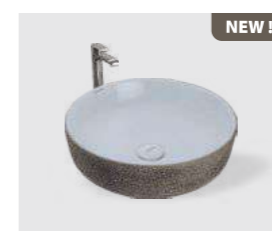

NEW!
METALLIC BLACK PRO
530 X 370 X 150
Matt
MRP : ₹ 8995 (SET)

NEW!
METALLIC BRONZE MAX
425 X 425 X 185
Matt
MRP : ₹ 8995 (SET)

NEW!
METALLIC BRONZE PRO
415 X 415 X 160
Matt
MRP : ₹ 7995 (SET)

NEW!
GRANITE GREY
415 X 415 X 130
Matt
MRP : ₹ 9495 (SET)