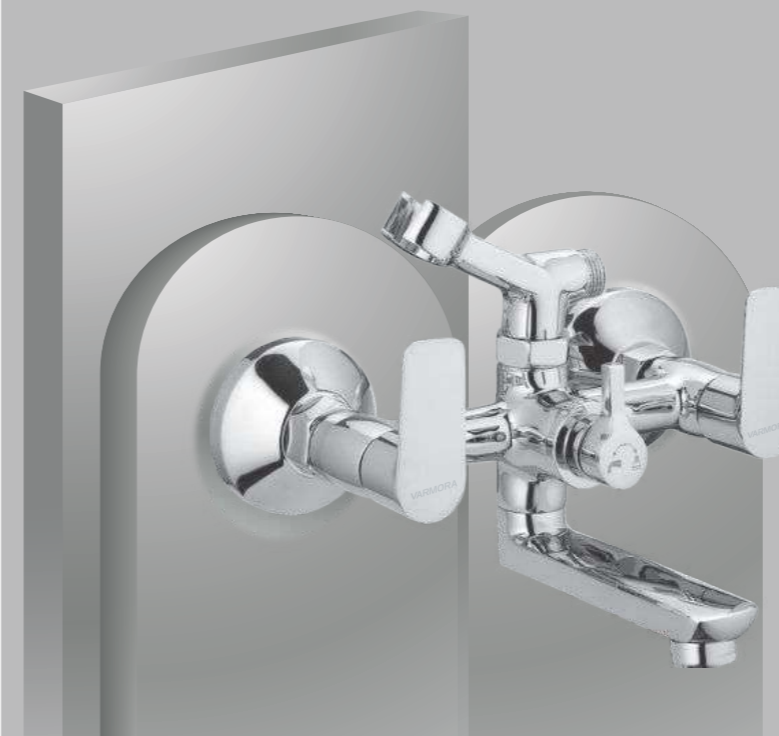

SOLID

Premier quality faucets with solidity guaranteed.

VEDHA | 15MM

FAUCET COLLECTION

Make your space hook up to date with these

VARMORA

TILES • BATHWARE

VEDHA