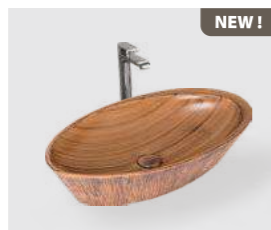

NEW!
BOXWOOD
630 x 360 x 136
Matt
MRP : ₹ 9595 (SET)