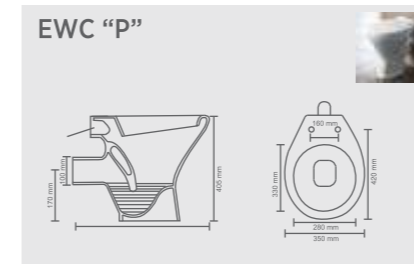

TECHNICAL DRAWING

WALL HUNG TECHNICAL