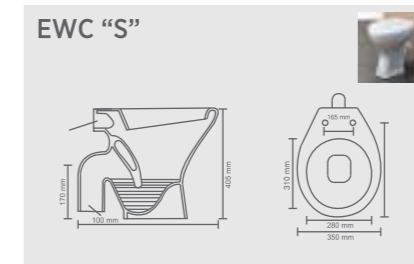

TECHNICAL DRAWING

WALL HUNG TECHNICAL